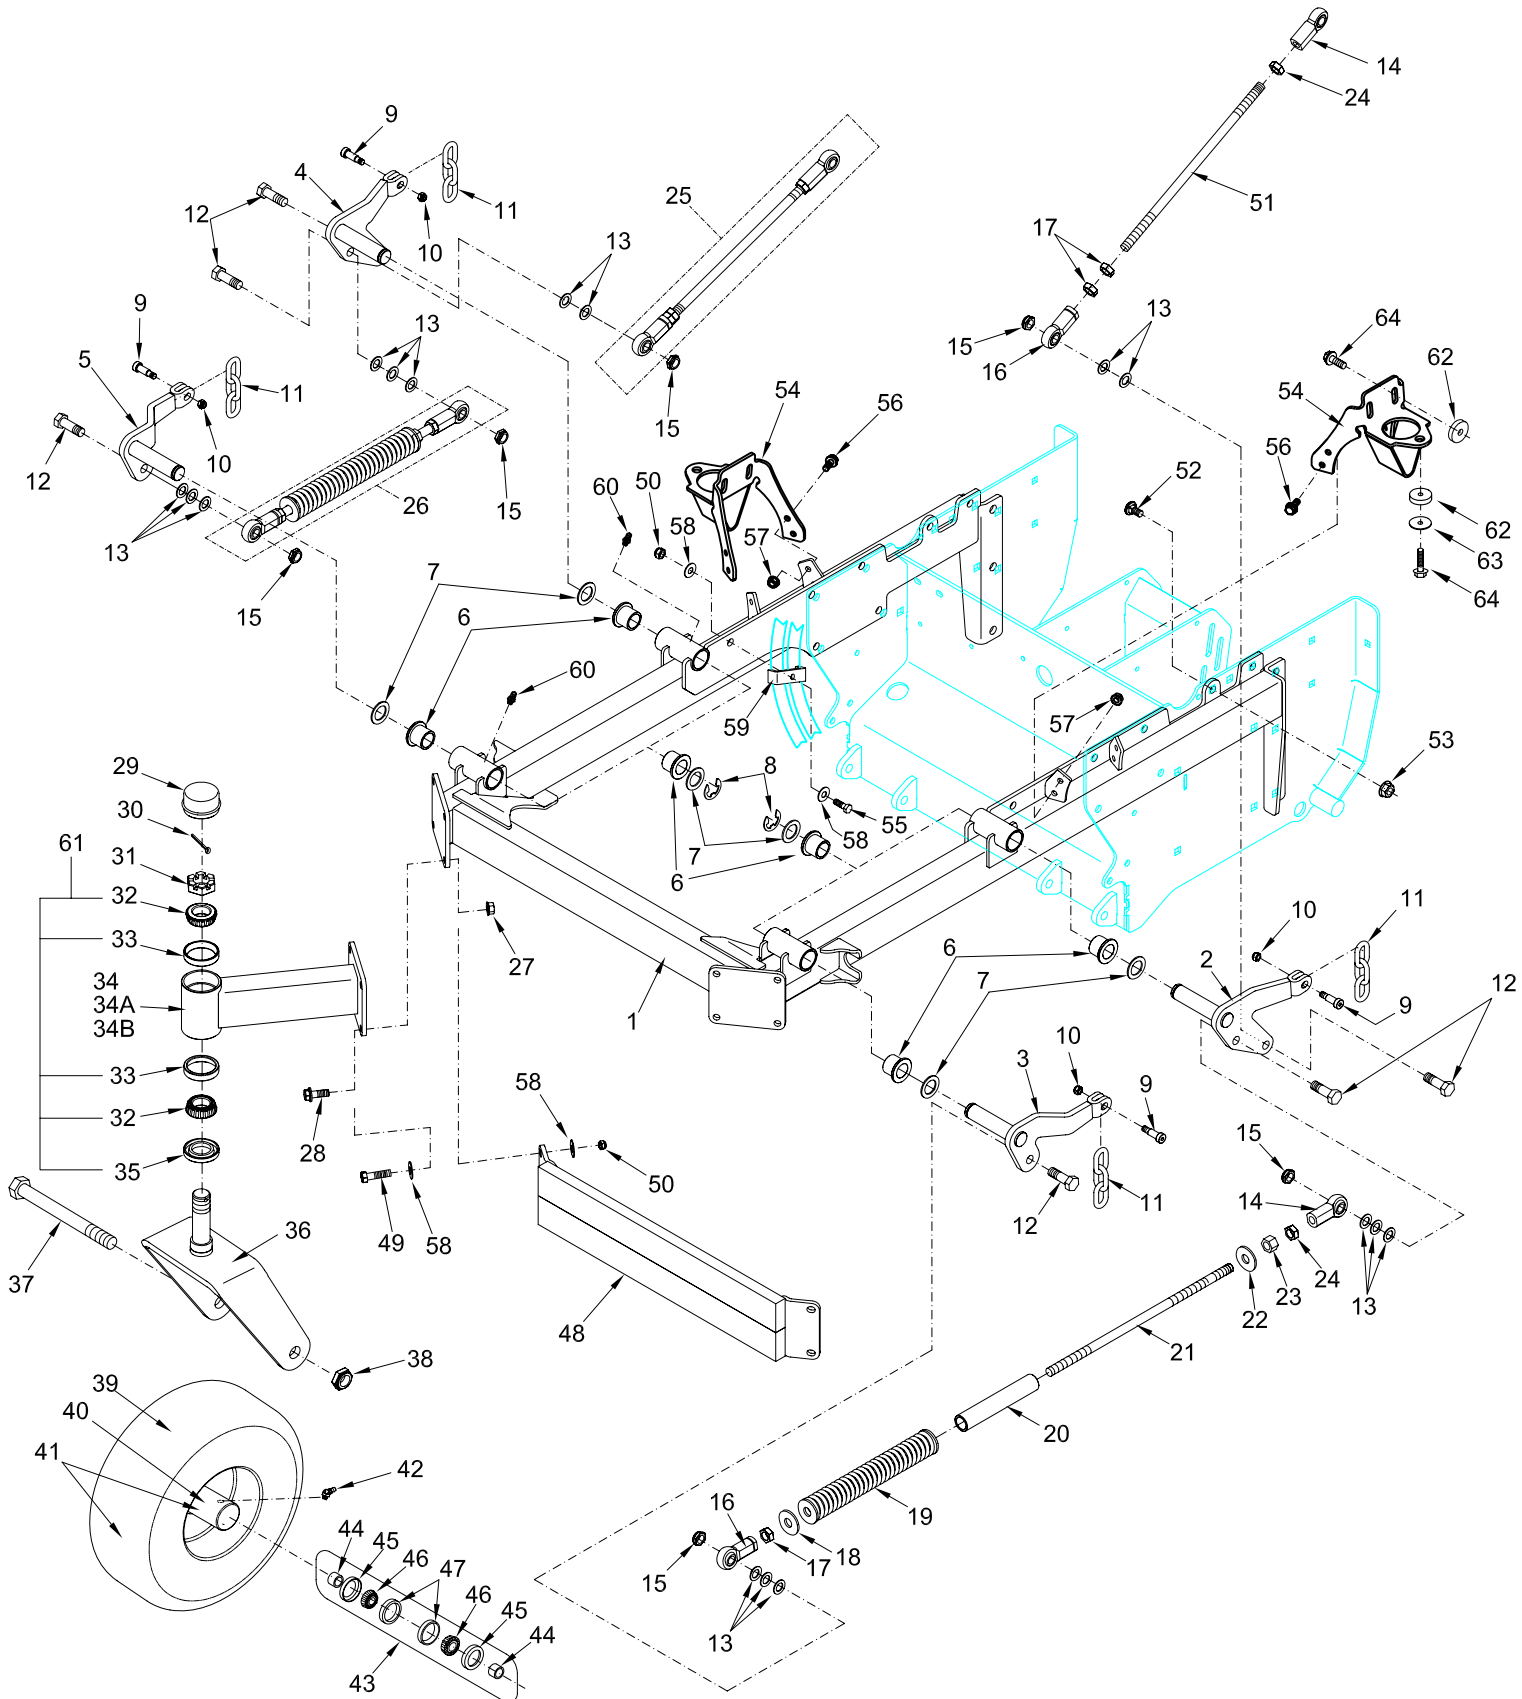

Wright Sentar MAIN FRAME

COCKPIT

REF #	PART #	DESCRIPTION
1	93410035	COCKPIT
2	93410053	FOOT PLATE, SENTAR
3	41410008	FUEL TANK, LEFT SIDE, SENTAR
3A	41410009	FUEL TANK, RIGHT SIDE, SENTAR W/ CUPHOLDER
4	41410002	FUEL TANK CAP W/ ADV VENT
5	93410049	LEFT REAR FUEL TANK BRACKET
5A	93410050	RIGHT REAR FUEL TANK BRACKET
6	56410001	BATTERY, 12V 300 CCA, MAINT FREE
7	93410052	BATTERY COVER, SENTAR
8	91410005	BATTERY HOLD DOWN, SENTAR
9	53490011	CABLE, BATTERY, BLACK 18 1/2"
10	53490010	CABLE, BATTERY, RED 38" W/ LUG INSUL.
11	56410006	LUG INSULATOR, RED
12	12990007	NUT, LOCK FLANGE 5/16-18 Z
13	11990012	BOLT, FLANGE 5/16 -18 X 3/4 Z5
14	11990024	SCREW, TRUSS HD MACH 1/4-20 X 3/4 SS
15	13990009	WASHER, FLAT 1/4 Z
16	12990019	NUT, NYLOCK 1/4-20 Z
17	13990005	WASHER, RUBBER, FOR OPC & PLATFORM
18	13990004	WASHER, FENDER 5/16 X 1 1/4 Z
19	72490001	WHEEL, PLASTIC 5 X 2 3/4 X 5/8 BORE
20	13990015	MACH BUSH, 1/2 ID X 7/8 OD X 18 GA
21	11990022	BOLT, SHLDR ALLEN 5/8 X 2 3/4 - ROLLERS
22	13990002	WASHER, FLAT USS 7/16 Z
23	96410002	FOOT PLATE PIVOT, ZINC PLATE
24	11990011	BOLT, HEX 1/2-20 X 2 1/4 Z5
25	12990018	NUT, NYLOCK JAM 1/2-20 Z
26	32410003	HYDRO MOTOR, MF1209
27	15990015	WOODRUFF KEY 3/16 X 3/4 (FOR HYD MOTOR)
28	93410036	MOTOR SUPPORT, RIGHT, SENTAR
28A	93410037	MOTOR SUPPORT, LEFT, SENTAR
29	13990012	WASHER, LOCK 3/8 Z
30	11990026	BOLT, HEX 3/8-16 X 1 Z5
31	72410017	WHEEL HUB, TAPERED
32	72410013	STUD FOR TAPERED HUB
33	12990023	NUT, CASTLE, 3/4-16 (FOR HYD MOTOR)

REF #	PART #	DESCRIPTION
34	15990012	COTTER PIN 1/8 X 2
35	72410015	TIRE ONLY, 23X950-12 SENTAR
36	72410016	RIM ONLY, 23X950-12 SENTAR
37	72410014	WHEEL ASSEMBLY, 23X950-12 FOR RIDER
38	72410001	NUT, LUG 1/2-20
39	93420017	LATERAL LINK BRAKE BAR, SENTAR
40	93410041	BRAKE SHOE, SENTAR
41	16410009	SPRING, EXT, FOR SENTAR REVERSE
42	77410003	BEARING, ROD END, 3/4-16 R.H.
43	12990037	NUT, JAM 3/4-16 Z
44	93460021	DECK LINK
45	17460005	BUSHING, RUBBER, PUSH ARM
46	VKSPNNR	3/4 X 1/2 X 4 SPANNER
47	11990057	BOLT, HEX 1/2-20 X 5 1/2 Z5
48	98410083	DECK LINK (T-BAR) ASSEMBLY
49	93410005	OPC SWITCH TRIGGER
50	13990010	WASHER, FLAT USS 5/16 Z
51	16410002	SPRING, LRG COMPRESSION, OPC
52	52410002	SWITCH, OPC, BLACK
53	13990001	BUSHING, NYLON FLANGE FOR OPC
54	93410054	OPC SWITCH BASE, SENTAR
55	85410009	ROD, THREADED FOR OPC
56	15990007	HITCH PIN CLIP #213
57	12990022	NUT, NYLOCK JAM 1/2-13 Z
58	11990017	BOLT, CARRIAGE 7/16-14 X 1 Z5
59	11990046	BOLT, FLANGE 3/8-16 X 1 Z5
60	11990005	BOLT, HEX 3/8-16 X 2 Z5
61	12990008	NUT, LOCK FLANGE 3/8-16 Z
62	12990009	NUT, LOCK FLANGE 7/16-14 Z
63	11990030	BOLT, FLANGE 3/8-16 X 3/4 Z5
64	11990060	BOLT, CARRIAGE 5/16-18 X 1 Z5
65	15990002	CLIP, HALF 5/8
66	41410003	BUSHING FOR FUEL TANK VALVE
67	41410007	FITTING, FUEL 90 DEG ELBOW
68	11990027	BOLT, HEX 5/16-18 X 1 Z5
69	17410002	GROMMET, BATTERY CABLES