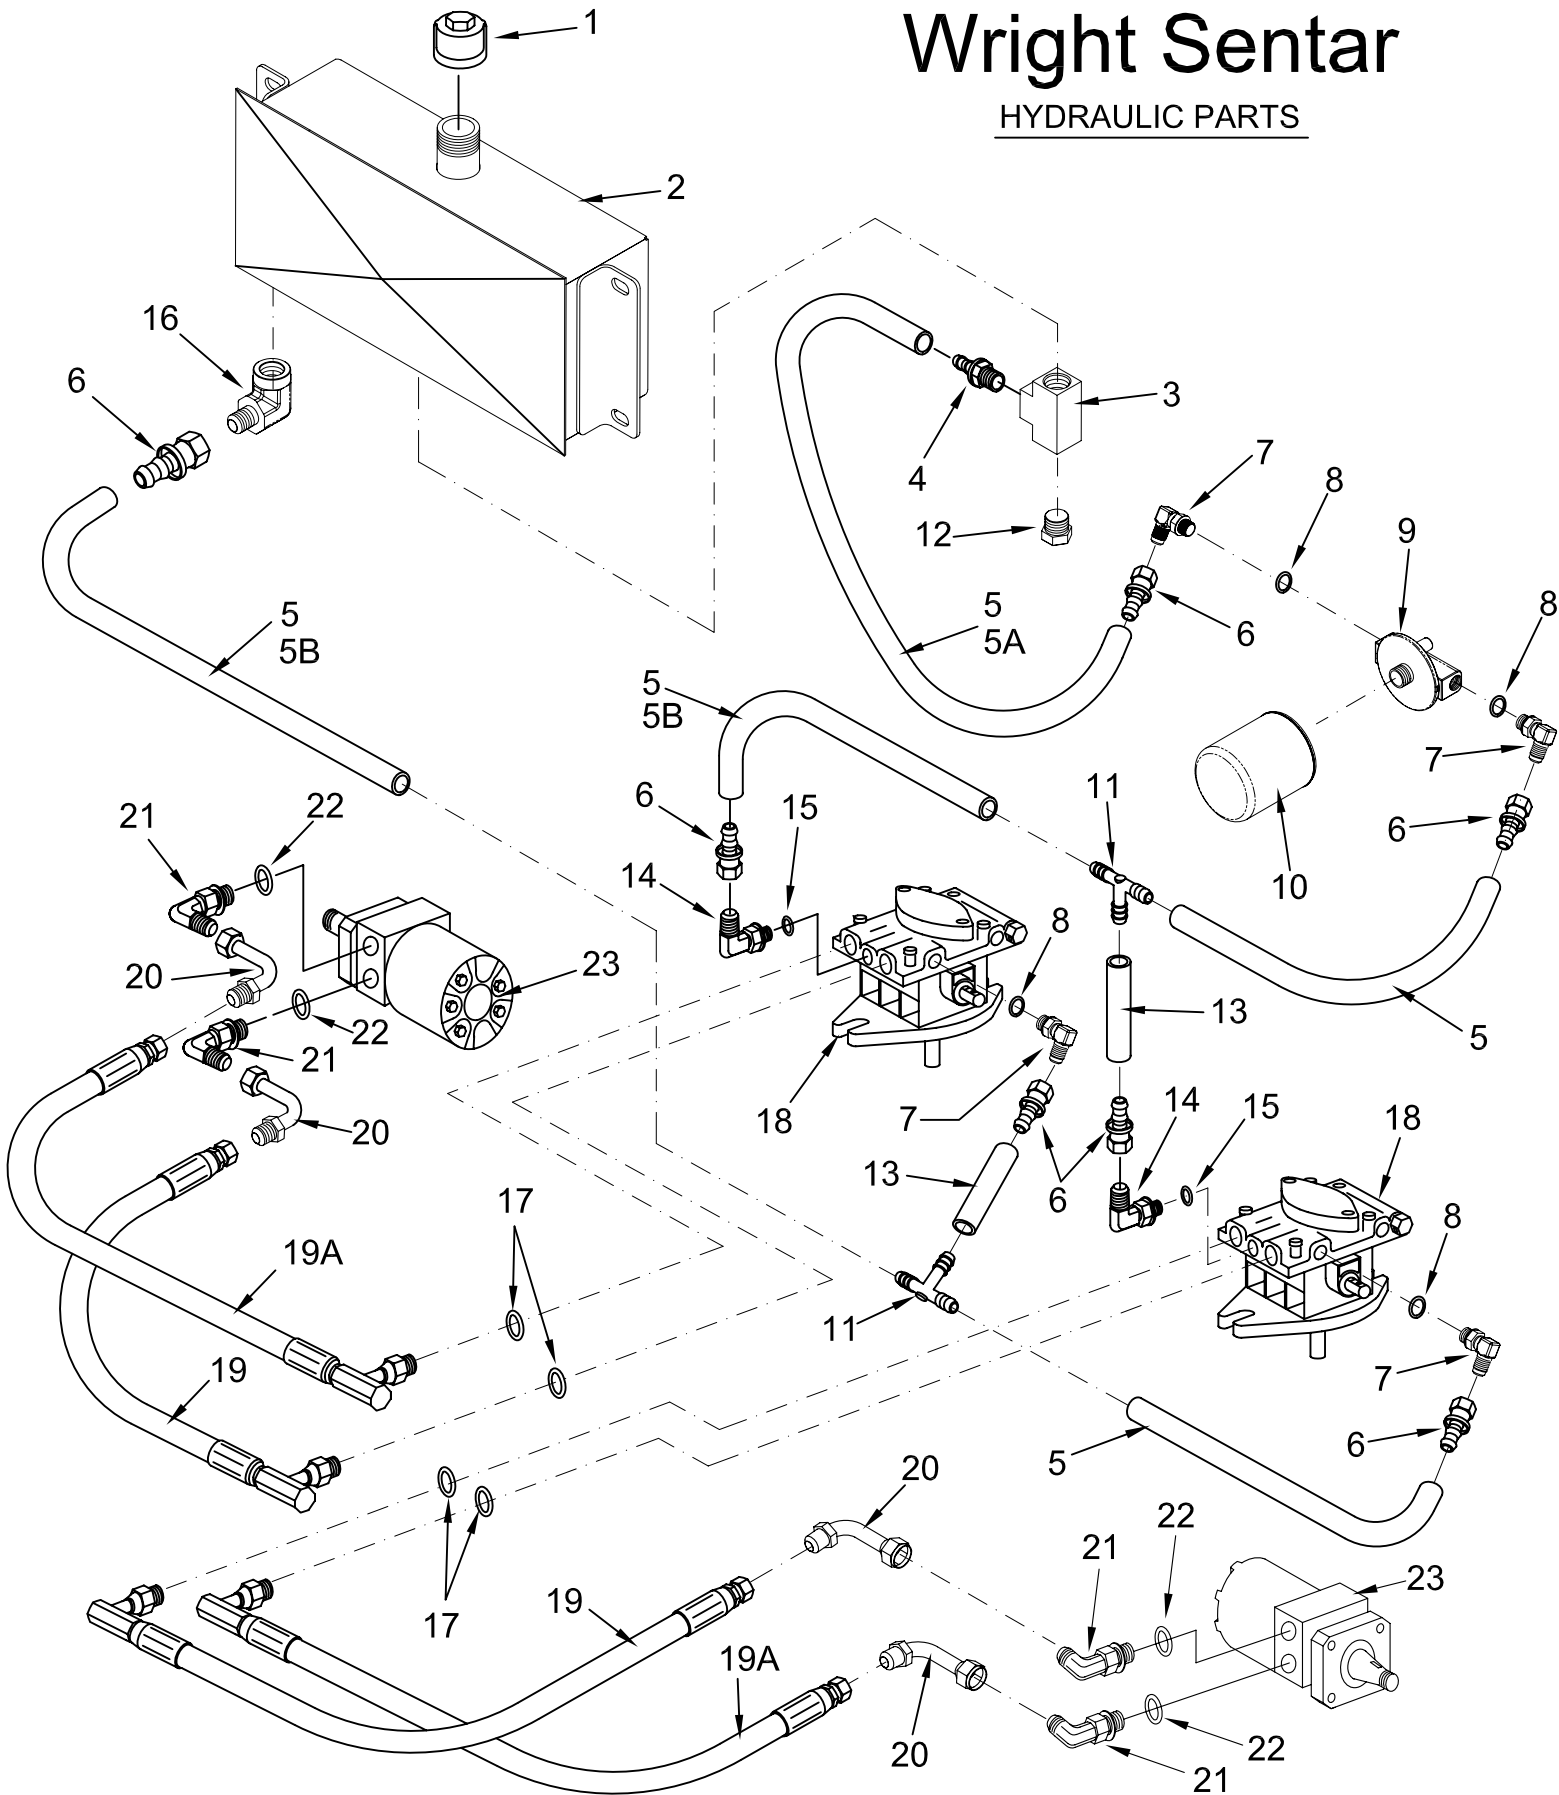

HYDRAULIC PARTS

REF # PART # DESCRIPTION

1	91420001	CAP, HYDRO TANK
2	91420003	HYDRO TANK, SENTAR
3	35410011	BRASS TEE, FEMALE 3/8
4	35410013	BARBTITE, MALE 3/8 X 3/8
5	81420001	HOSE, GENERAL PURPOSE 3/8 X 12 1/2"
5A	98420008	HOSE ASSEMBLY, 12 1/2" (INCL #4 & #6)
5B	98410009	HOSE ASSEMBLY (INCL #5x2, #13, #11 & #6x3)
6	35410012	BARBTITE, FEMALE 3/8 X 3/8
7	35410007	ELBOW, STRT ORING, 3/8 X 3/8 (INCL #8)
8	35410019	O-RING (15/32 x 5/8 x 5/64)
9	34490001	HOUSING, HYDRO OIL FILTER
10	34490002	FILTER, HYDRO OIL (25 MICRON)
11	35410001	TEE, NYLON MALE 3/8
12	35410015	PLUG, STEEL 3/8
13	81410005	HOSE , GENERAL PURPOSE, 3/8 X 3"
14	35410006	ELBOW, STRT ORING, 3/8 X 1/4 (INCL #15)

REF # PART # DESCRIPTION

15	35410020	O-RING (3/8 x 1/2 x 1/16)
16	35410026	FITTING, 3/8 FPIPE X 3/8 MALE JIC
17	35410021	O-RING (5/8 x 13/16 x 3/32)
18	31490003	HYDRO PUMP
19	33410012	HOSE HYDRO HIGH PRESS 27 1/4", SENTAR
19A	33410013	HOSE HYDRO HIGH PRESS 31", SENTAR
20	35410025	FITTING, 90 DEG BENT TUBE
21	35410008	ELBOW, STRT ORING, 1/2 X 5/8 (INCL #24)
22	35410022	O-RING (3/4 x 15/16 x 3/32)
23	32410003	HYDRO MOTOR, MF1209

DECALS & PAINTS

REF # PART # DESCRIPTION

1	76410001	DECAL, ALL PRODUCT LOGOS
2	76460001	DECAL, DANGER/ ROTATING BLADE HAZARD
3	76490001	DECAL, SHIELD MISSING
4	76490021	DECAL, WRIGHT SENTAR SIDES(MINI LOGO)
5	76490020	DECAL, SENTAR DASH FRONT
6	76420002	DECAL, SENTAR DASH RIGHT SIDE
7	76420001	DECAL, SENTAR DASH LEFT SIDE
8	76490008	DECAL, 48, FOR DECK SIZE
9	76490007	DECAL, 52, FOR DECK SIZE
10	76490012	DECAL, 61, FOR DECK SIZE
11	76490022	DECAL, HEIGHT OF CUT
12	76490018	DECAL, SPEED SENSITIVITY ADJUSTMENT
13	76490017	DECAL, CHOKE

Wright Sentar

HYDRAULIC PARTS