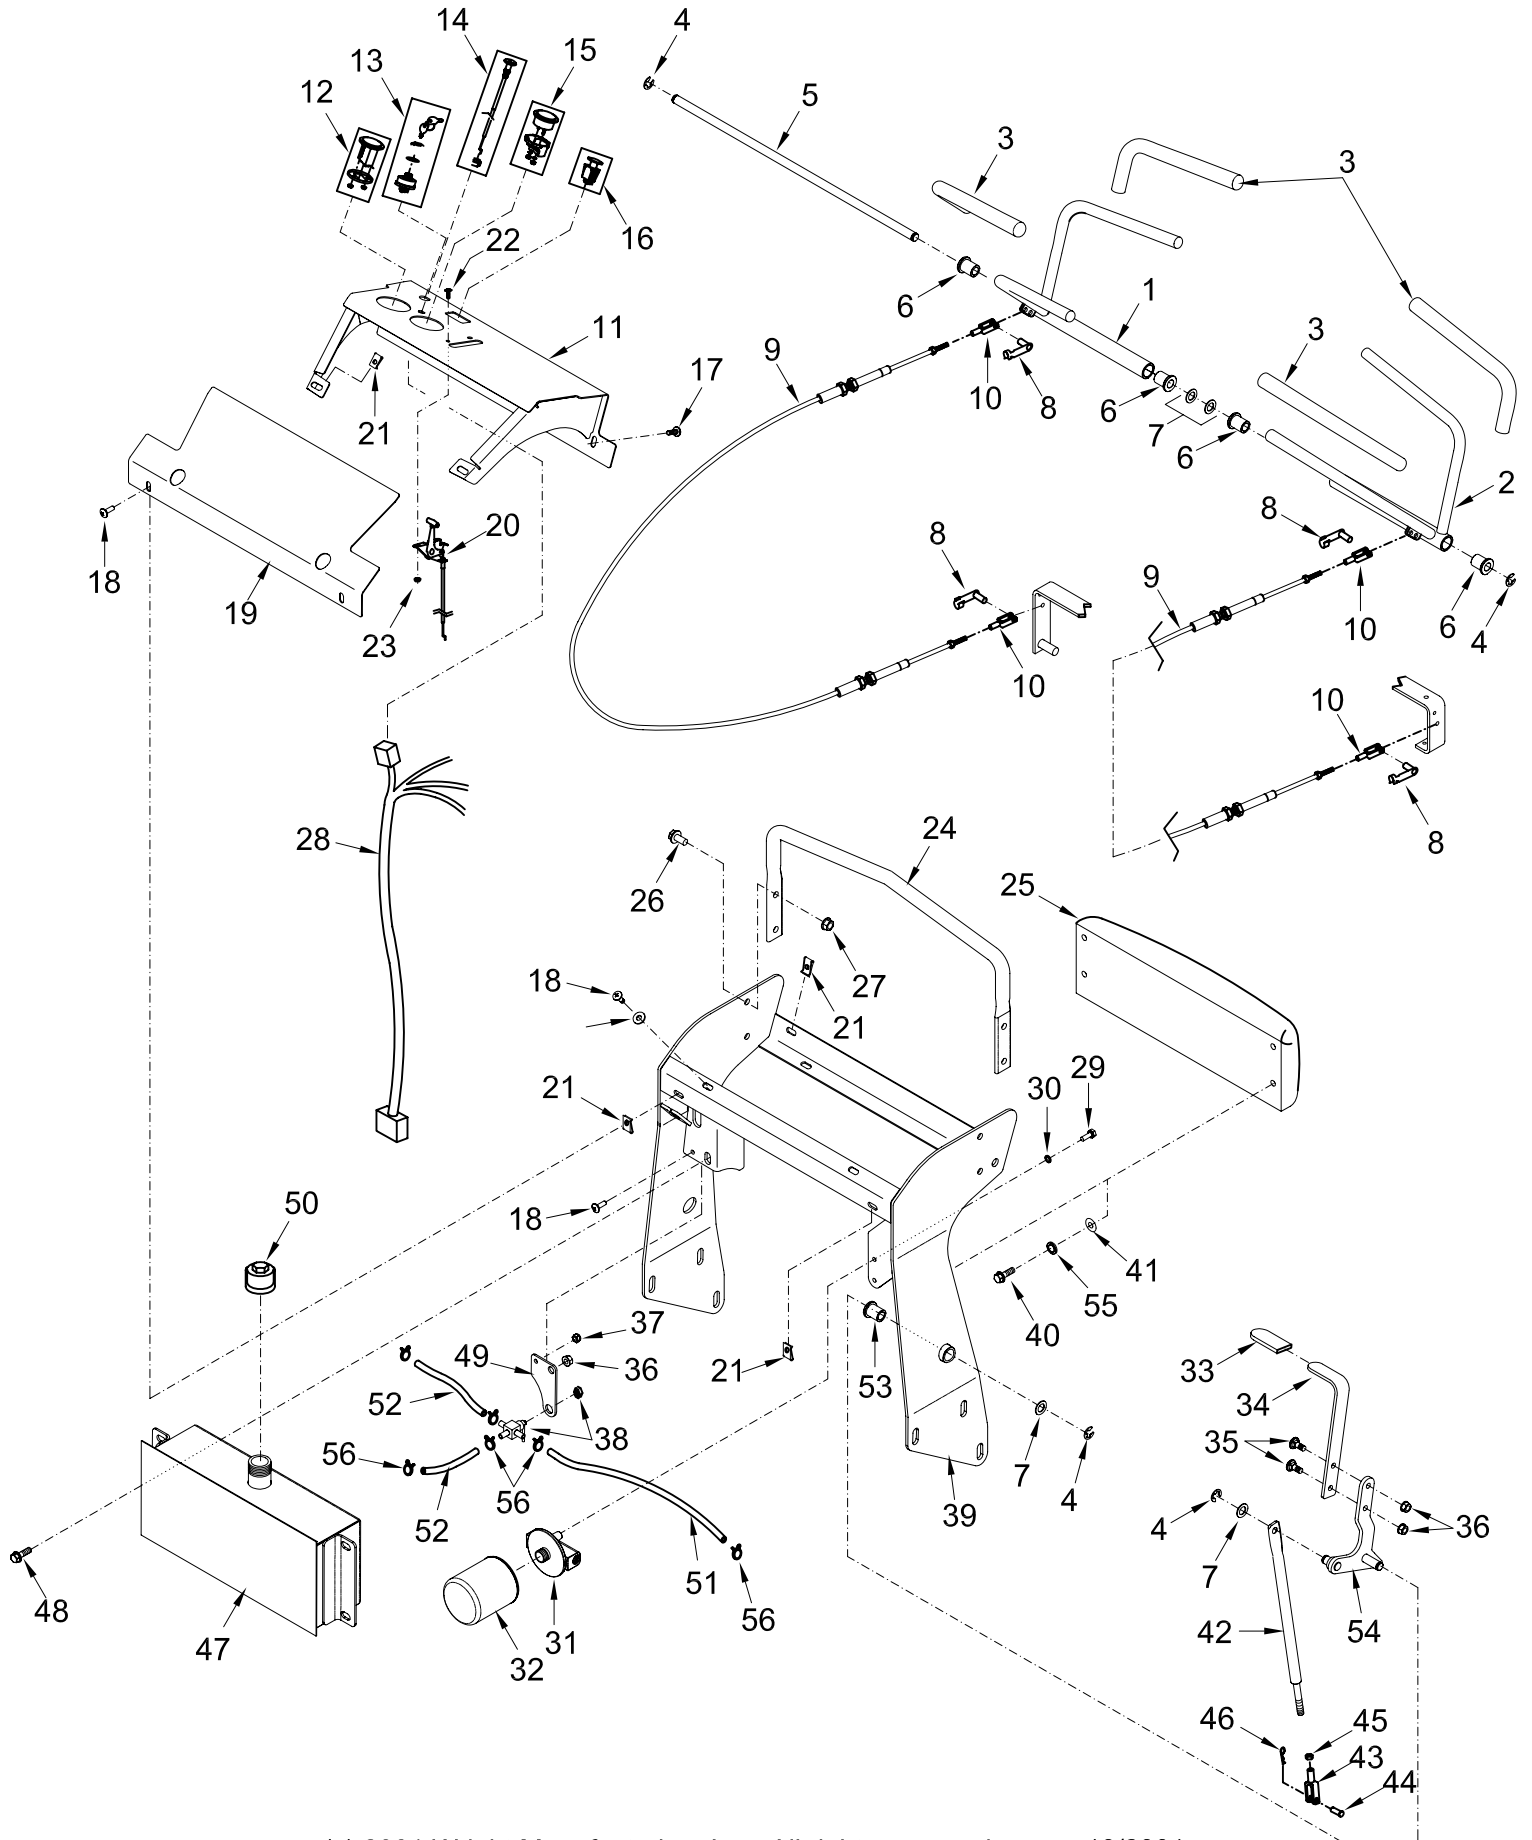

Wright Sentar UPRIGHT ASSEMBLY

HYDRAULIC PARTS

REF # PART # DESCRIPTION

1	91420001	CAP, HYDRO TANK
2	91420003	HYDRO TANK, SENTAR
3	35410011	BRASS TEE, FEMALE 3/8
4	35410013	BARBTITE, MALE 3/8 X 3/8
5	81420001	HOSE, GENERAL PURPOSE 3/8 X 12 1/2"
5A	98420008	HOSE ASSEMBLY, 12 1/2" (INCL #4 & #6)
5B	98410009	HOSE ASSEMBLY (INCL #5x2, #13, #11 & #6x3)
6	35410012	BARBTITE, FEMALE 3/8 X 3/8
7	35410007	ELBOW, STRT ORING, 3/8 X 3/8 (INCL #8)
8	35410019	O-RING (15/32 x 5/8 x 5/64)
9	34490001	HOUSING, HYDRO OIL FILTER
10	34490002	FILTER, HYDRO OIL (25 MICRON)
11	35410001	TEE, NYLON MALE 3/8
12	35410015	PLUG, STEEL 3/8
13	81410005	HOSE , GENERAL PURPOSE, 3/8 X 3"
14	35410006	ELBOW, STRT ORING, 3/8 X 1/4 (INCL #15)

REF # PART # DESCRIPTION

15	35410020	O-RING (3/8 x 1/2 x 1/16)
16	35410026	FITTING, 3/8 FPIPE X 3/8 MALE JIC
17	35410021	O-RING (5/8 x 13/16 x 3/32)
18	31490003	HYDRO PUMP
19	33410012	HOSE HYDRO HIGH PRESS 27 1/4", SENTAR
19A	33410013	HOSE HYDRO HIGH PRESS 31", SENTAR
20	35410025	FITTING, 90 DEG BENT TUBE
21	35410008	ELBOW, STRT ORING, 1/2 X 5/8 (INCL #24)
22	35410022	O-RING (3/4 x 15/16 x 3/32)
23	32410003	HYDRO MOTOR, MF1209

DECALS & PAINTS

REF # PART # DESCRIPTION

1	76410001	DECAL, ALL PRODUCT LOGOS
2	76460001	DECAL, DANGER/ ROTATING BLADE HAZARD
3	76490001	DECAL, SHIELD MISSING
4	76490021	DECAL, WRIGHT SENTAR SIDES(MINI LOGO)
5	76490020	DECAL, SENTAR DASH FRONT
6	76420002	DECAL, SENTAR DASH RIGHT SIDE
7	76420001	DECAL, SENTAR DASH LEFT SIDE
8	76490008	DECAL, 48, FOR DECK SIZE
9	76490007	DECAL, 52, FOR DECK SIZE
10	76490012	DECAL, 61, FOR DECK SIZE
11	76490022	DECAL, HEIGHT OF CUT
12	76490018	DECAL, SPEED SENSITIVITY ADJUSTMENT
13	76490017	DECAL, CHOKE