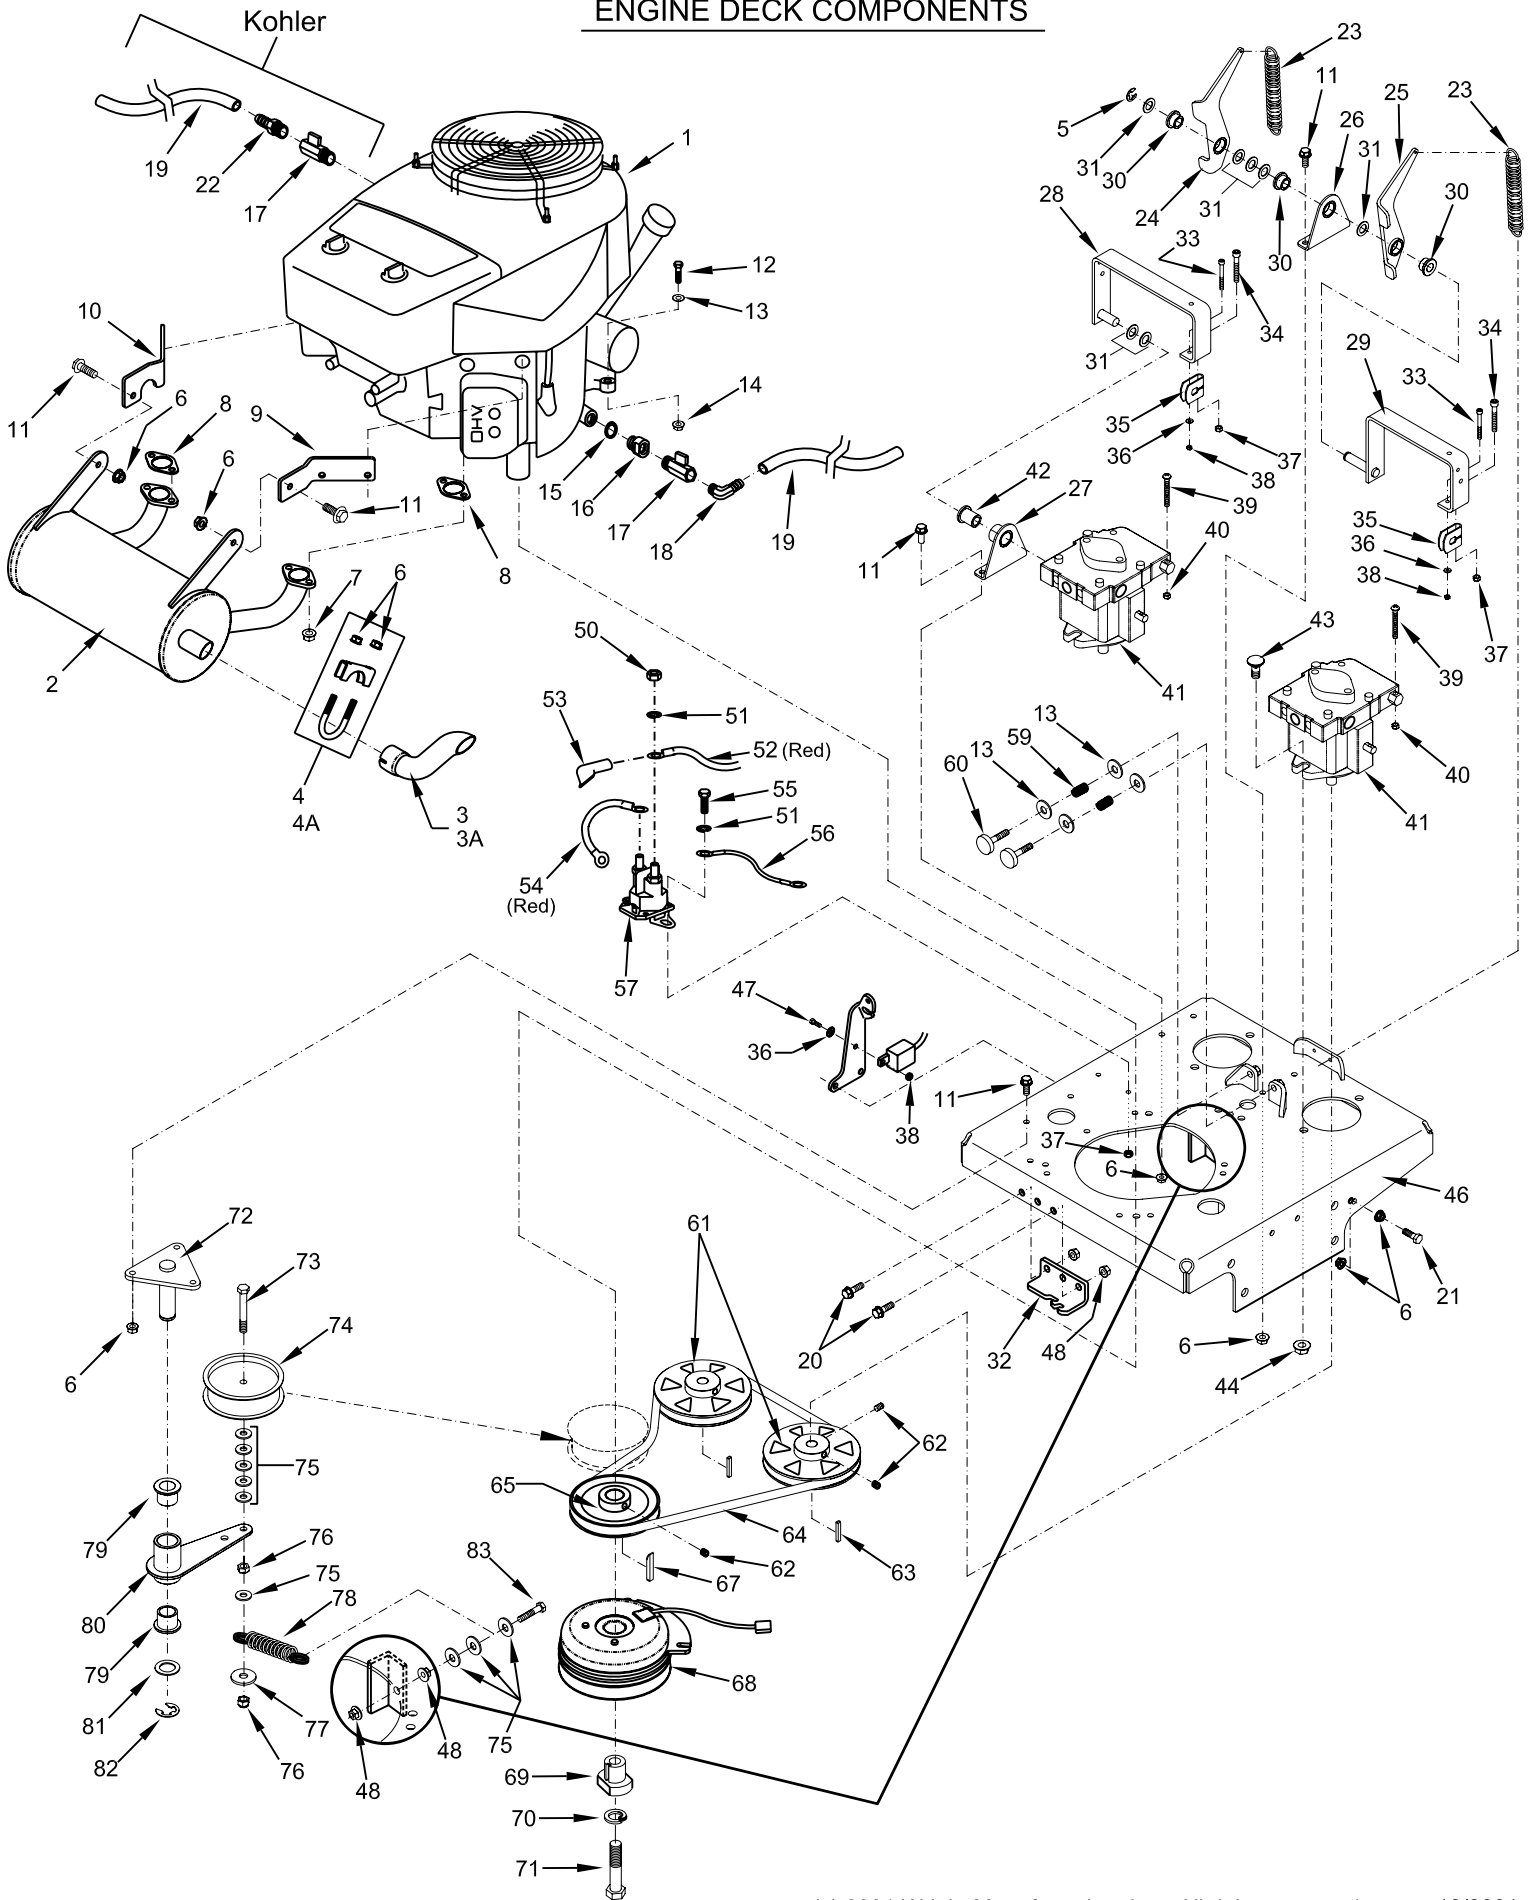

ENGINE DECK COMPONENTS

REF #	PART #	DESCRIPTION
1	51410007	ENGINE, 23 HP KAWASAKI V-TWIN
1	51410014	ENGINE, 19 HP KAWASAKI V-TWIN
1	51410013	ENGINE, KOHLER 23 HP
1	51410029	ENGINE, 25 HP KAWASAKI V-TWIN
2	51410011	MUFFLER, SPECIAL FOR KAW 19 HP, 23 HP & 25 HP
3	51410012	S-PIPE, MUFFLER, KAW 19 HP, 23 HP & 25 HP
3A	51410024	S-PIPE, MUFFLER, KOHLER 23 HP
4	51410015	CLAMP, MUFFLER, 19 HP, 23HP KAW & 25 HP
4A	51410025	CLAMP, MUFFLER, KOHLER 23, SENTAR
5	15990009	E-CLIP 1/2
6	12990007	NUT, LOCK FLANGE 5/16-18 Z
7	12990041	NUT, HEX M8-1.25Z
8	51410026	GASKET, MUFFLER KAWASAKI ONLY
9	51410027	BRACKET, MUFFLER, LEFT SIDE
10	51410028	BRACKET, MUFFLER, RIGHT SIDE
11	11990012	BOLT, FLANGE 5/16 -18 X 3/4 Z5
12	11990009	BOLT, HEX 5/16-24 X 1 1/2 Z5
13	13990009	WASHER, FLAT 1/4 Z
14	12990011	NUT, LOCK FLANGE 5/16-24 Z
15	35410024	O-RING, FOR KAWASAKI OIL DRAIN ADAPT
16	35410018	OIL DRAIN VALVE ADAPTER
17	36410003	OIL DRAIN VALVE
18	36410005	FITTING, MALE BARB 1/2 - 90
19	81410017	TUBE, OIL DRAIN
20	11990046	BOLT, FLANGE 3/8-16 X 1 Z5, 61" ONLY
21	11990027	BOLT, HEX 5/16-18 X 1 Z5, 52" ONLY
22	35410016	NIPPLE, BRASS 3/8 NPT CLOSE
23	16410009	SPRING, EXT, FOR SENTAR REVERSE
24	98410038	NEUTRAL ADJ LEVER W/ BUSH, SENTAR RIGHT
25	98410040	NEUTRAL ADJ LEVER W/ BUSH, SENTAR LEFT
26	98410039	PUMP CONTROL PIVOT BASE W/ SHORT BUSHING
27	98410008	PUMP CONTROL PIVOT BASE W/ TALL BUSHING
28	93410048	RIGHT PUMP CONTROL HOOP, SENTAR
29	93410047	LEFT PUMP CONTROL HOOP, SENTAR
30	14990004	SHORT HITCH BUSHING
31	13990015	MACH BUSH, 1/2 ID X 7/8 OD X 18 GA
32	93410055	SPRING HOOK, 61" ONLY
33	11990018	BOLT, ALLEN 10-32 X 2
34	11990019	BOLT, ALLEN 1/4-20 X 2
35	96410001	CLAMP, PUMP CONTROL
36	13990003	WASHER, FLAT SAE #10 Z
37	12990019	NUT, NYLOCK 1/4-20 Z
38	12990016	NUT, NYLOCK 10-32
39	11990025	SCREW, ROUND PHLP 1/4-20 X 2 Z
40	12990019	NUT, NYLOCK 1/4-20 Z
41	31490003	HYDRO PUMP
42	14990002	BUSHING, BRONZE (SAME AS VELKE# VHITCHBUSH)
43	11990017	BOLT, CARRIAGE 7/16-14 X 1 Z5
44	12990009	NUT, LOCK FLANGE 7/16-14 Z
46	93410038	ENGINE DECK, SENTAR
47	11990023	SCREW, TRUSS HD MACH 10-32 X 1/2
48	12990008	NUT, LOCK FLANGE 3/8-16 Z

REF #	PART #	DESCRIPTION
50	12990042	NUT, JAM 1/4-20 Z
51	13990009	WASHER, FLAT 1/4 Z
52	53490010	CABLE, BATTERY, RED 38" W/ LUG INSUL.
53	56410006	LUG INSULATOR, RED
54	53490012	CABLE, BATTERY, RED 3 1/2"
55	11990001	BOLT, HEX 1/4-20 X 5/8 Z5
56	53490007	WIRE, GROUNDING
57	53490009	SOLENOID
59	16410001	SPRING, SMALL COMPRESSION, NEUT ADJ
60	98410027	THUMBSCREW KNOB (NEUT ADJ)
61	71410003	PULLEY, 5.45 OD X A GRV X 15 MM (PUMP)
62	71410004	SETScrew, 5/16-18 X 3/8 (PULLEY)
63	15990004	MACHINE KEY 5MM X 5MM X 25MM
64	71460034	BELT, A48K - ARAMID
65	71410005	PULLEY, 5 OD X A GRV X 1" (ENGINE)
67	84410010	MACHINE KEY FOR ENGINES
68	71410001	CLUTCH / BRAKE, MAGSTOP 1", WARNER 5218-52
69	71410007	SPACER, FOR CLUTCH
70	13990014	WASHER, LOCK USS 7/16 Z
71	11990010	BOLT, HEX 7/16-20 X 2 3/4 Z5
72	93490003	IDLER ARM BASE, 36-42"
73	11990004	BOLT, HEX 3/8-16 X 2 1/2 Z5
74	71460006	PULLEY, IDLER 4 1/2 X 1 X 3/8 BORE
75	13990010	WASHER, FLAT USS 5/16 Z
76	12990031	NUT, TOPLOCK 3/8-16
77	13990004	WASHER, FENDER 5/16 X 1 1/4 Z
78	16420002	SPRING, PUMP IDLER
79	14990001	BUSHING, BRONZE (VELKE# VPIVOTBUSH)
80	98490003	IDLER ARM ASSEMBLY, 36-42"
81	13990017	MACH BUSH, 7/8 ID X 1 3/8 OD X 14 GA
82	15990010	E-CLIP 7/8
83	11990005	BOLT, HEX 3/8-16 X 2 Z5

Wright Sentar

ENGINE DECK COMPONENTS