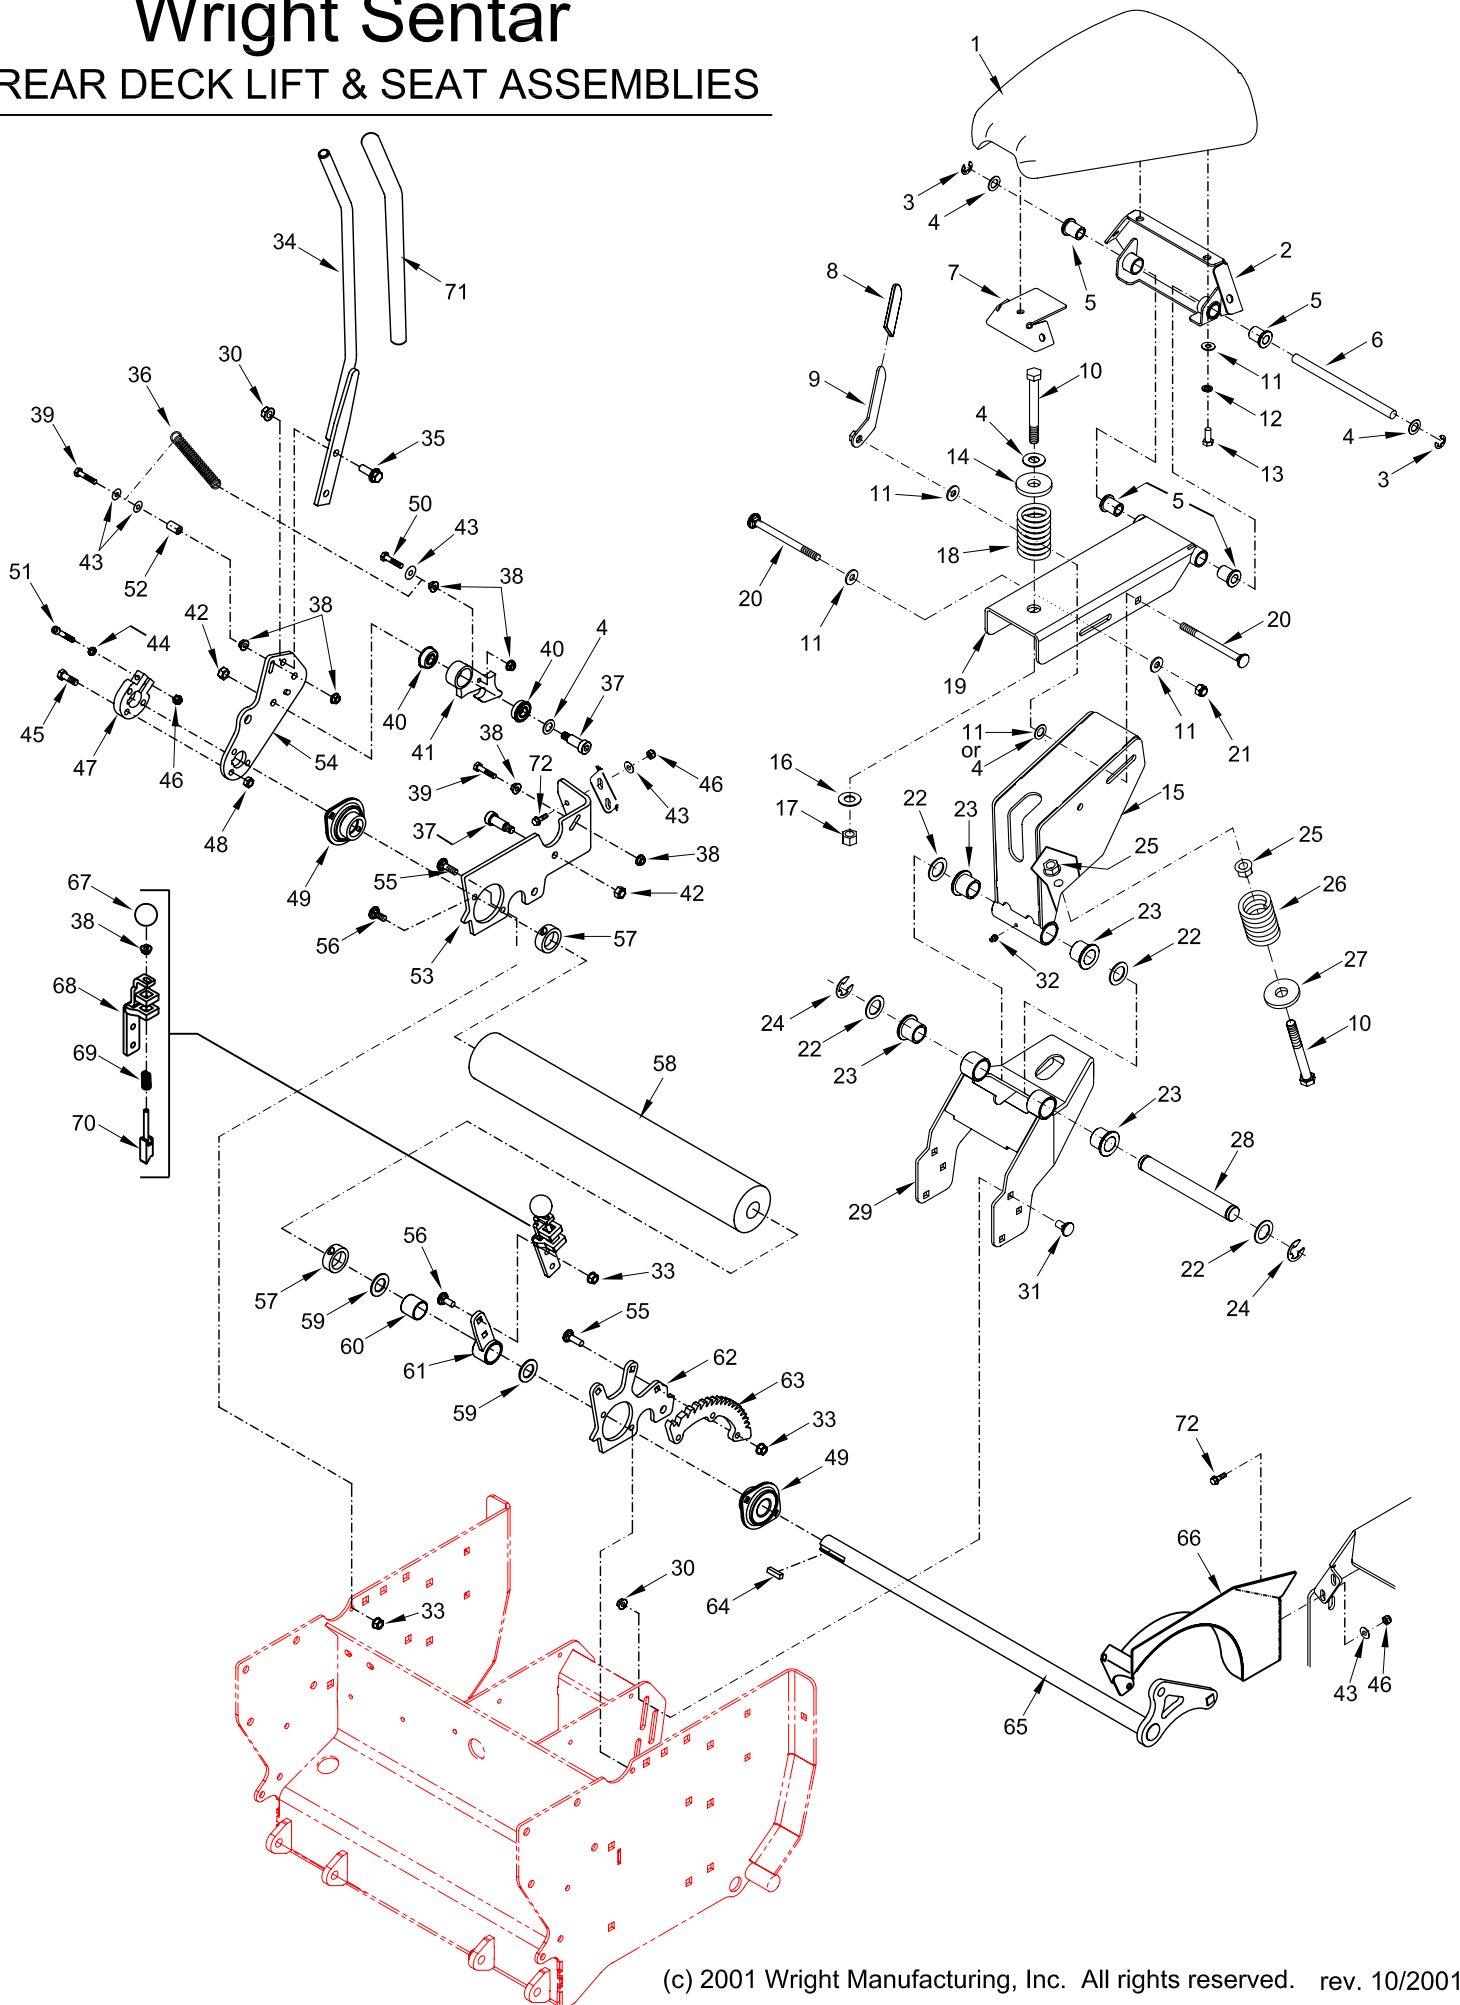

Wright Sentar

REAR DECK LIFT & SEAT ASSEMBLIES

UPRIGHT ASSEMBLY

REF #	PART #	DESCRIPTION
1	98420024	RIGHT CNTRL LEV ASSEMBLY (INCL #3 x 2 & #6 x 2)
2	98420023	LEFT CNTRL LEV ASSEMBLY (INCL #3 x 2 & #6 x 2)
3	17420004	FOAM GRIP
4	15990009	E-CLIP 1/2
5	22420002	GROOVE PIN 1/2 X 19.9375 Z
6	14990004	SHORT HBUSH .5060 X .7480 X .5 X 1 X.125
7	13990015	MACHINE BUSHING 1/2 ID 7/8 OD 18GA
8	15990018	SPRING PIN CLIP 1/4" YZ
9	52420004	CABLE, PUMP CONTROL, SENTAR
10	12990034	YOKE END 10-32 W/ 1/4" HOLES
11	93420012	INSTRUMENT PANEL, SENTAR
12	54420001	HOUR METER (INCLUDES RETAINER & HARDWARE)
13	20420002	IGN. SWITCH, ELEC START (INCL KEY AND HARDWARE)
14	52460002	CHOKE CONTROL, B&S & KAW
15	54420002	AMMETER (INCLUDES RETAINER AND HARDWARE)
16	52420003	CLUTCH SWITCH, RED PUSH-PULL (INCL RETAINER)
17	11990063	SCREW, TRUSS HD PH 1/4-20 X 1/2 SS
18	11990024	SCREW, TRUSS HD MACHINE 1/4-20 X 3/4 SS
19	93420013	INSTRUMENT PANEL COVER
20	52420002	THROTTLE CABLE
21	12990012	NUT, U 1/4-20
22	11990023	SCREW, TRUSS HD MACH 10-32 X 1/2 Z
23	12990015	NUT, KEP 10-32
24	93420007	STATIONARY HANDLEBAR
25	98420026	KNEE PAD, SENTAR
26	11990030	BOLT, FLANGE 3/8-16 X 3/4 Z5
27	12990008	NUT, LOCK FLANGE 3/8-16 Z
28	53490004	WIRE HARNESS, MAIN (ELECTRIC START)
29	11990001	BOLT, HEX 1/4-20 X 5/8 Z5
30	13990020	WASHER, LOCK 1/4 Z
31	34490001	HOUSING, HYDRO OIL FILTER
32	34490002	FILTER, HYDRO OIL (25 MICRON)
33	17420008	GRIP, RED, SENTAR PARKING BRAKE
34	93420014	BRAKE HANDLE, SENTAR (INCL #33)
35	11990059	BOLT, CARRIAGE 5/16-18 X 3/4 Z5
36	12990007	NUT, LOCK FLANGE 5/16-18 Z
37	12990006	NUT, LOCK FLANGE 1/4-20 Z
38	41410006	VALVE, FUEL 3-WAY
39	98420022	UPRIGHT FRAME W/ BUSHING (INCL # 6)
40	11990028	BOLT, HEX 5/16-18 X 3/4 Z5
41	13990010	WASHER, FLAT USS 5/16 Z
42	91410006	ADJUSTABLE BRAKE PUSH ROD, (INCL #43 & # 45)
43	12990014	YOKE END 3/8-24
44	21420001	CLEVIS PIN
45	12990005	NUT, HEX 3/8-24 P
46	15990007	HITCH PIN CLIP #213
47	91420003	HYDRO TANK, SENTAR
48	11990012	BOLT, FLANGE 5/16 -18 X 3/4 Z5
49	93420016	FUEL VALVE BRACKET
50	91420001	CAP, HYDRO TANK
51	42420001	HOSE, FUEL 1/4" x 27" (SOLD PER FOOT)
52	42420001	HOSE, FUEL 1/4" x 13" (SOLD PER FOOT)
53	14990002	BUSHING, BRONZE (SAME AS VELKE# VHITCHBUSH)
54	93420015	BRAKE LEVER ASSEMBLY, SENTAR
55	13990013	WASHER, LOCK 5/16 Z
56	43410001	HOSE CLAMP, 1/4