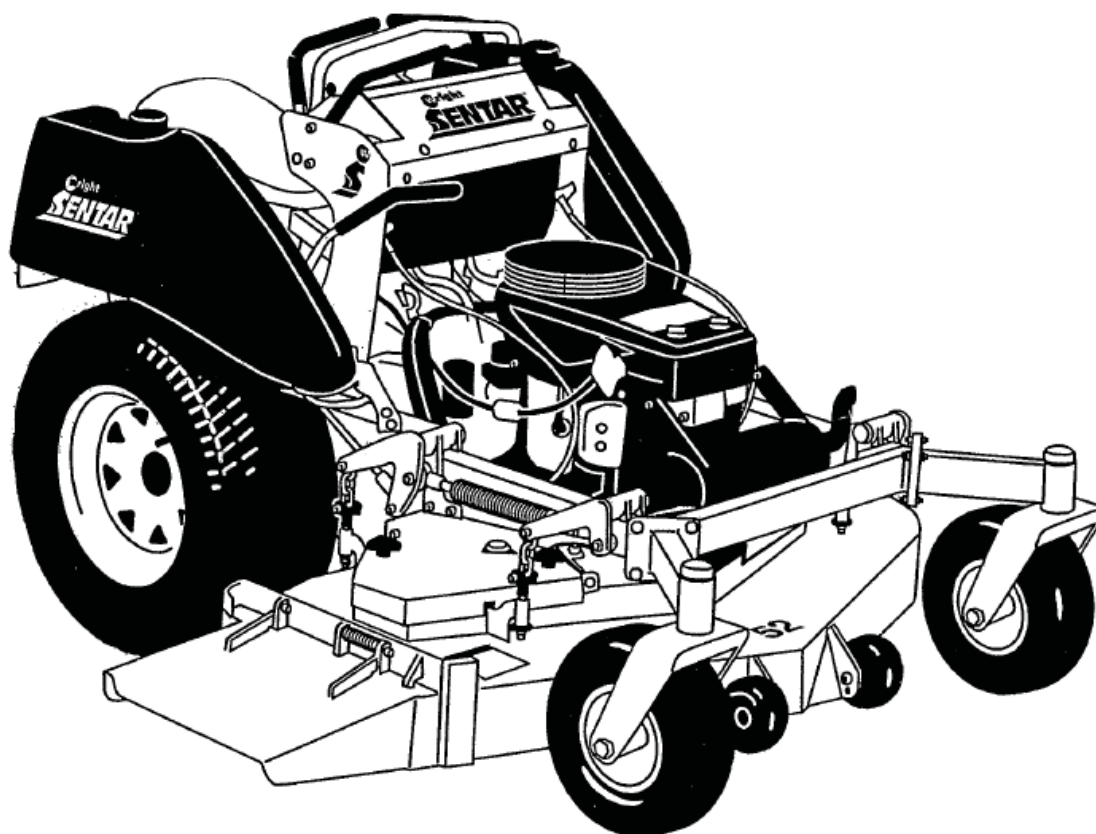

wright **SENTAR**[®]

Parts List for Sentar
(For Serial Numbers Prior to 19729)

Replace with newer revisions as they become available

© 2006 Wright Manufacturing, Inc. All rights reserved

Updated 08/2006

52", 61" CUTTER DECKS