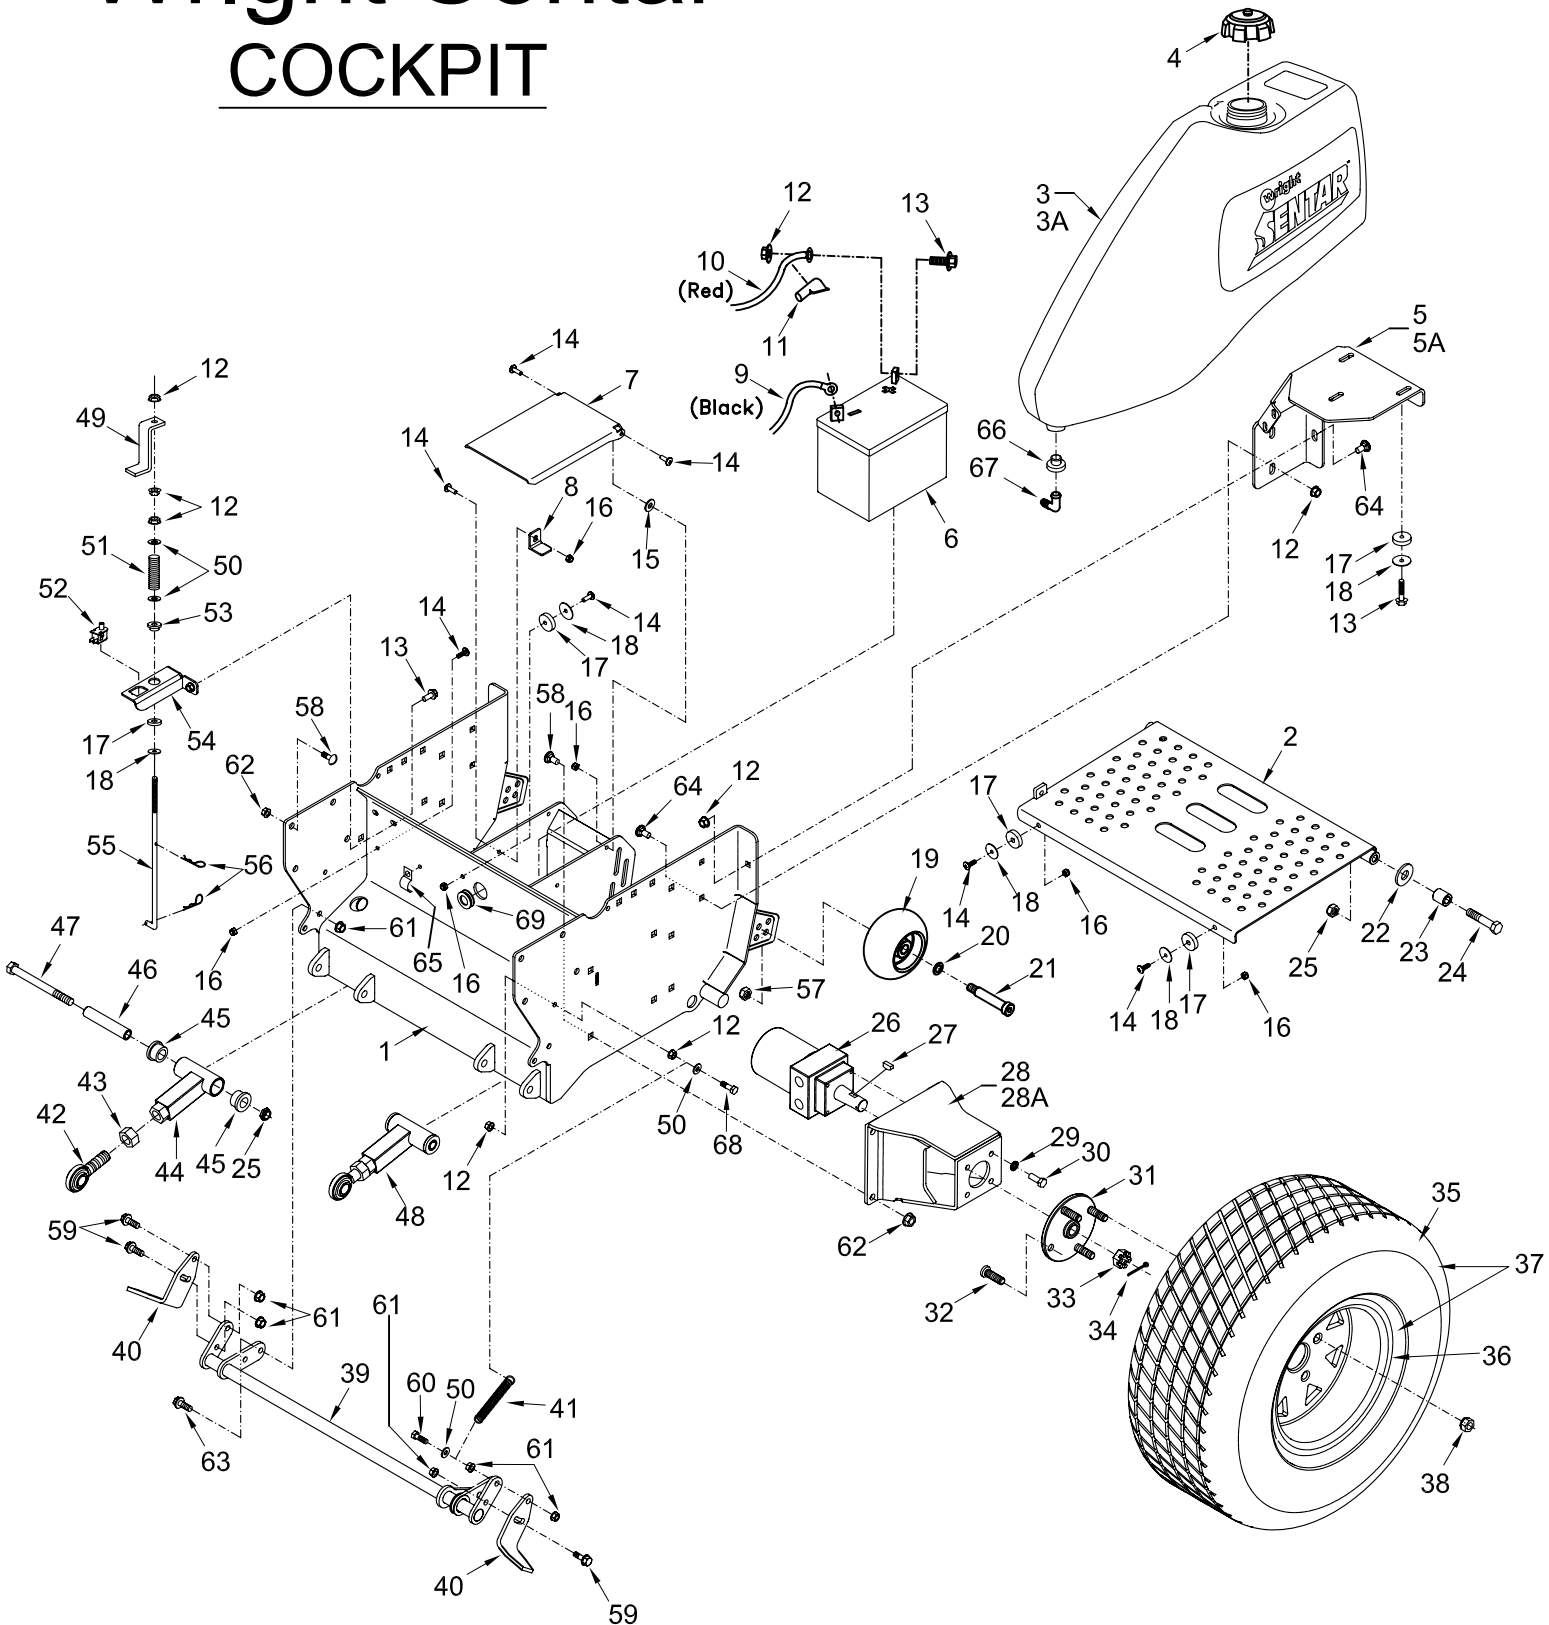

Wright Sentar COCKPIT

REAR DECK LIFT & SEAT ASSEMBLIES

REF #	PART #	DESCRIPTION
1	98410075	SEAT CUSHION, SENTAR
2	98410071	REAR SEAT BRACE ASSEMBLY (INCL #5 X 2)
3	15990009	E-CLIP 1/2
4	13990015	MACH BUSH, 1/2 ID X 7/8 OD X 18 GA
5	14990002	BUSHING, BRONZE (SAME AS VELKE# VHITCHBUSH)
6	22410004	GROOVE PIN, SEAT, 1/2", SENTAR
7	93410045	FRONT SEAT SUPPORT
8	17410003	GRIP, BLACK, SEAT ADJUSTER
9	93410044	SEAT CLAMP, SENTAR (INCL #8)
10	11990051	BOLT, HEX 1/2-13 X 4 Z5
11	13990010	WASHER, FLAT USS 5/16 Z
12	13990013	WASHER, LOCK 5/16 Z
13	11990028	BOLT, HEX 5/16-18 X 3/4 Z5
14	93410043	SEAT SPRING CENTERING WASHER
15	93410042	SEAT FRAME ASSEMBLY (INCL #23 X 2)
16	13990002	WASHER, FLAT USS 7/16 Z
17	12990022	NUT, NYLOCK JAM 1/2-13 Z
18	16410007	SPRING, UPPER SEAT SUPPORT
19	98410070	SEAT ADJUSTER ASSEMBLY (INCL #5 X 2)
20	11990071	BOLT, CARRIAGE 3/8-16 X 5 Z5
21	12990020	NUT, NYLOCK 3/8-16 Z
22	13990017	MACH BUSH, 7/8 ID X 1 3/8 OD X 14 GA
23	14990001	BUSHING, BRONZE (SAME AS VELKE# VPIVOTBUSH)
24	15990010	E-CLIP 7/8
25	12990010	NUT, LOCK FLANGE 1/2-13 Z
26	16410006	SPRING, LOWER SEAT SUPPORT
27	13990025	WASHER, FOR SEAT SPRING
28	22410003	GROOVE PIN, SEAT BASE, 7/8", SENTAR
29	98410067	SEAT BOLT-ON ASSEMBLY (INCL #23 X 2)
30	12990008	NUT, LOCK FLANGE 3/8-16 Z
31	11990016	BOLT, CARRIAGE 3/8 X 1 Z5
32	15990006	ZERK, 1/4-28 (GREASE FITTING)
33	12990007	NUT, LOCK FLANGE 5/16-18 Z
34	93460036	DECK LIFT LEVER (INCL # 71)
35	11990030	BOLT, FLANGE 3/8-16 X 3/4 Z5
36	16410008	SPRING, DECK COG

REF #	PART #	DESCRIPTION
37	11990061	BOLT, SHLDR ALLN 1/2 X 1
38	12990006	NUT, LOCK FLANGE 1/4-20 Z
39	11990045	BOLT, HEX 1/4-20 X 1 1/2 Z5
40	77410006	BEARING, BALL SEALED W/ SNAP RING
41	98460020	DECK LATCH ASSEMBLY (INCL #40 X 2)
42	12990031	NUT, TOPLOCK 3/8-16
43	13990009	WASHER, FLAT 1/4 Z
44	13990020	WASHER, LOCK 1/4 Z
45	11990065	BOLT, HEX 5/16-18X1 1/4 Z5
46	12990019	NUT, NYLOCK 1/4-20 Z
47	93460022	SHAFT CLAMP, FOR DECK LIFT
48	12990039	NUT, TOPLOCK 5/16-18Z
49	77410004	BEARING, STAMPED STEEL 2-BLT FLANGE 1"
50	11990050	BOLT, HEX 1/4-20 X 2 Z5
51	11990019	BOLT, ALLEN 1/4-20 X 2
52	42420001	HOSE, FUEL 1/4" x 5/8" (SOLD PER FOOT)
53	93460010	SELECTOR PLATE - RIGHT SIDE
54	93460018	DECK LEVEL LIFT PLATE
55	11990060	BOLT, CARRIAGE 5/16-18 X 1 Z5
56	11990059	BOLT, CARRIAGE 5/16-18 X 3/4 Z5
57	15990017	COLLAR SHAFT 1" 1-PC SPLIT
58	17420007	FOAM TUBE FOR RIDER DECK CROSS BAR
59	13990027	MACH BUSH 1 X 1 1/2 X 14 GA
60	77410005	BUSHING NYLINER FOR DECK LIFT ROD
61	98410069	SELECTOR PIVOT ASSEMBLY (INCL #60)
62	93460009	COG SUPPORT
63	96460002	DECK LIFT COG
64	15990003	MACHINE KEY 1/4 X 1/4 X 1
65	93460011	DECK LIFT ARM STOP ASSEMBLY
66	93460013	SELECTOR SHIELD
67	18410004	KNOB, ROUND, DECK LIFT ADJUSTMENT
68	96460001	DECK LEVEL STOP BRACKET WELDMENT
69	16410005	SPRING, DECK HEIGHT ADJUSTMENT
70	96410003	STOP BLOCK PIN WELDMENT
71	17420004	GRIP, HANDLE BAR .625 X 11 X .090
72	11990069	BOLT, HEX 1/4-20 X 1 Z5