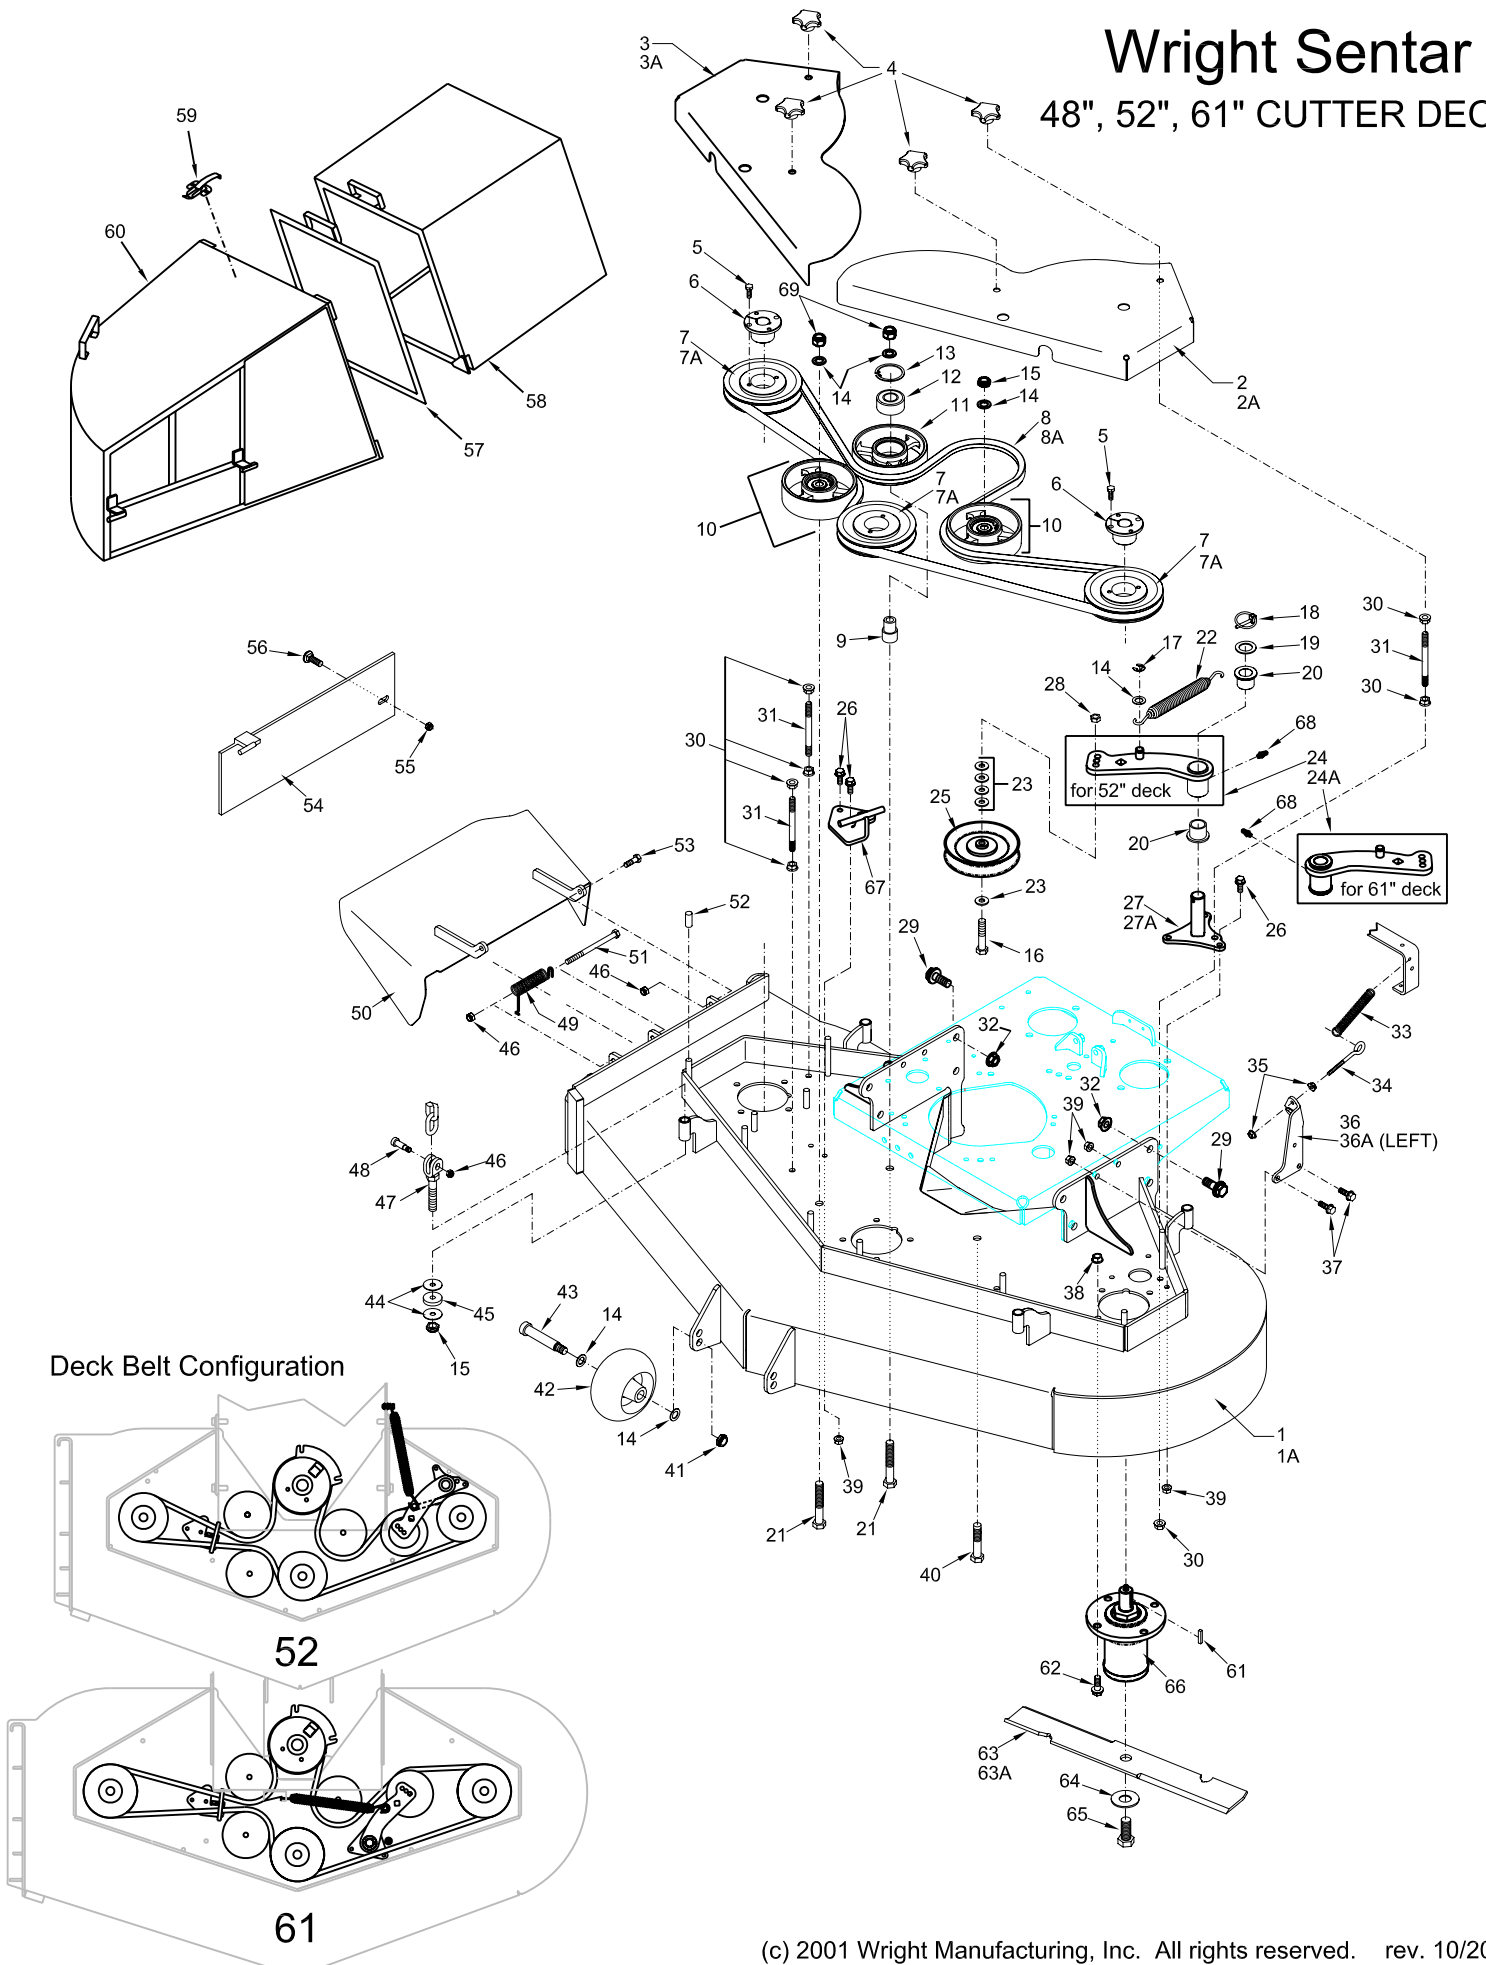

Wright Sentar

48", 52", 61" CUTTER DECKS

Deck Belt Configuration

52

61

ENGINE DECK COMPONENTS

REF #	PART #	DESCRIPTION
1	51410007	ENGINE, 23 HP KAWASAKI V-TWIN
1	51410014	ENGINE, 19 HP KAWASAKI V-TWIN
1	51410013	ENGINE, KOHLER 23 HP
1	51410029	ENGINE, 25 HP KAWASAKI V-TWIN
2	51410011	MUFFLER, SPECIAL FOR KAW 19 HP, 23 HP & 25 HP
3	51410012	S-PIPE, MUFFLER, KAW 19 HP, 23 HP & 25 HP
3A	51410024	S-PIPE, MUFFLER, KOHLER 23 HP
4	51410015	CLAMP, MUFFLER, 19 HP, 23HP KAW & 25 HP
4A	51410025	CLAMP, MUFFLER, KOHLER 23, SENTAR
5	15990009	E-CLIP 1/2
6	12990007	NUT, LOCK FLANGE 5/16-18 Z
7	12990041	NUT, HEX M8-1.25Z
8	51410026	GASKET, MUFFLER KAWASAKI ONLY
9	51410027	BRACKET, MUFFLER, LEFT SIDE
10	51410028	BRACKET, MUFFLER, RIGHT SIDE
11	11990012	BOLT, FLANGE 5/16 -18 X 3/4 Z5
12	11990009	BOLT, HEX 5/16-24 X 1 1/2 Z5
13	13990009	WASHER, FLAT 1/4 Z
14	12990011	NUT, LOCK FLANGE 5/16-24 Z
15	35410024	O-RING, FOR KAWASAKI OIL DRAIN ADAPT
16	35410018	OIL DRAIN VALVE ADAPTER
17	36410003	OIL DRAIN VALVE
18	36410005	FITTING, MALE BARB 1/2 - 90
19	81410017	TUBE, OIL DRAIN
20	11990046	BOLT, FLANGE 3/8-16 X 1 Z5, 61" ONLY
21	11990027	BOLT, HEX 5/16-18 X 1 Z5, 52" ONLY
22	35410016	NIPPLE, BRASS 3/8 NPT CLOSE
23	16410009	SPRING, EXT, FOR SENTAR REVERSE
24	98410038	NEUTRAL ADJ LEVER W/ BUSH, SENTAR RIGHT
25	98410040	NEUTRAL ADJ LEVER W/ BUSH, SENTAR LEFT
26	98410039	PUMP CONTROL PIVOT BASE W/ SHORT BUSHING
27	98410008	PUMP CONTROL PIVOT BASE W/ TALL BUSHING
28	93410048	RIGHT PUMP CONTROL HOOP, SENTAR
29	93410047	LEFT PUMP CONTROL HOOP, SENTAR
30	14990004	SHORT HITCH BUSHING
31	13990015	MACH BUSH, 1/2 ID X 7/8 OD X 18 GA
32	93410055	SPRING HOOK, 61" ONLY
33	11990018	BOLT, ALLEN 10-32 X 2
34	11990019	BOLT, ALLEN 1/4-20 X 2
35	96410001	CLAMP, PUMP CONTROL
36	13990003	WASHER, FLAT SAE #10 Z
37	12990019	NUT, NYLOCK 1/4-20 Z
38	12990016	NUT, NYLOCK 10-32
39	11990025	SCREW, ROUND PHLP 1/4-20 X 2 Z
40	12990019	NUT, NYLOCK 1/4-20 Z
41	31490003	HYDRO PUMP
42	14990002	BUSHING, BRONZE (SAME AS VELKE# VHITCHBUSH)
43	11990017	BOLT, CARRIAGE 7/16-14 X 1 Z5
44	12990009	NUT, LOCK FLANGE 7/16-14 Z
46	93410038	ENGINE DECK, SENTAR
47	11990023	SCREW, TRUSS HD MACH 10-32 X 1/2
48	12990008	NUT, LOCK FLANGE 3/8-16 Z

REF #	PART #	DESCRIPTION
50	12990042	NUT, JAM 1/4-20 Z
51	13990009	WASHER, FLAT 1/4 Z
52	53490010	CABLE, BATTERY, RED 38" W/ LUG INSUL.
53	56410006	LUG INSULATOR, RED
54	53490012	CABLE, BATTERY, RED 3 1/2"
55	11990001	BOLT, HEX 1/4-20 X 5/8 Z5
56	53490007	WIRE, GROUNDING
57	53490009	SOLENOID
59	16410001	SPRING, SMALL COMPRESSION, NEUT ADJ
60	98410027	THUMBSCREW KNOB (NEUT ADJ)
61	71410003	PULLEY, 5.45 OD X A GRV X 15 MM (PUMP)
62	71410004	SETScrew, 5/16-18 X 3/8 (PULLEY)
63	15990004	MACHINE KEY 5MM X 5MM X 25MM
64	71460034	BELT, A48K - ARAMID
65	71410005	PULLEY, 5 OD X A GRV X 1" (ENGINE)
67	84410010	MACHINE KEY FOR ENGINES
68	71410001	CLUTCH / BRAKE, MAGSTOP 1", WARNER 5218-52
69	71410007	SPACER, FOR CLUTCH
70	13990014	WASHER, LOCK USS 7/16 Z
71	11990010	BOLT, HEX 7/16-20 X 2 3/4 Z5
72	93490003	IDLER ARM BASE, 36-42"
73	11990004	BOLT, HEX 3/8-16 X 2 1/2 Z5
74	71460006	PULLEY, IDLER 4 1/2 X 1 X 3/8 BORE
75	13990010	WASHER, FLAT USS 5/16 Z
76	12990031	NUT, TOPLOCK 3/8-16
77	13990004	WASHER, FENDER 5/16 X 1 1/4 Z
78	16420002	SPRING, PUMP IDLER
79	14990001	BUSHING, BRONZE (VELKE# VPIVOTBUSH)
80	98490003	IDLER ARM ASSEMBLY, 36-42"
81	13990017	MACH BUSH, 7/8 ID X 1 3/8 OD X 14 GA
82	15990010	E-CLIP 7/8
83	11990005	BOLT, HEX 3/8-16 X 2 Z5