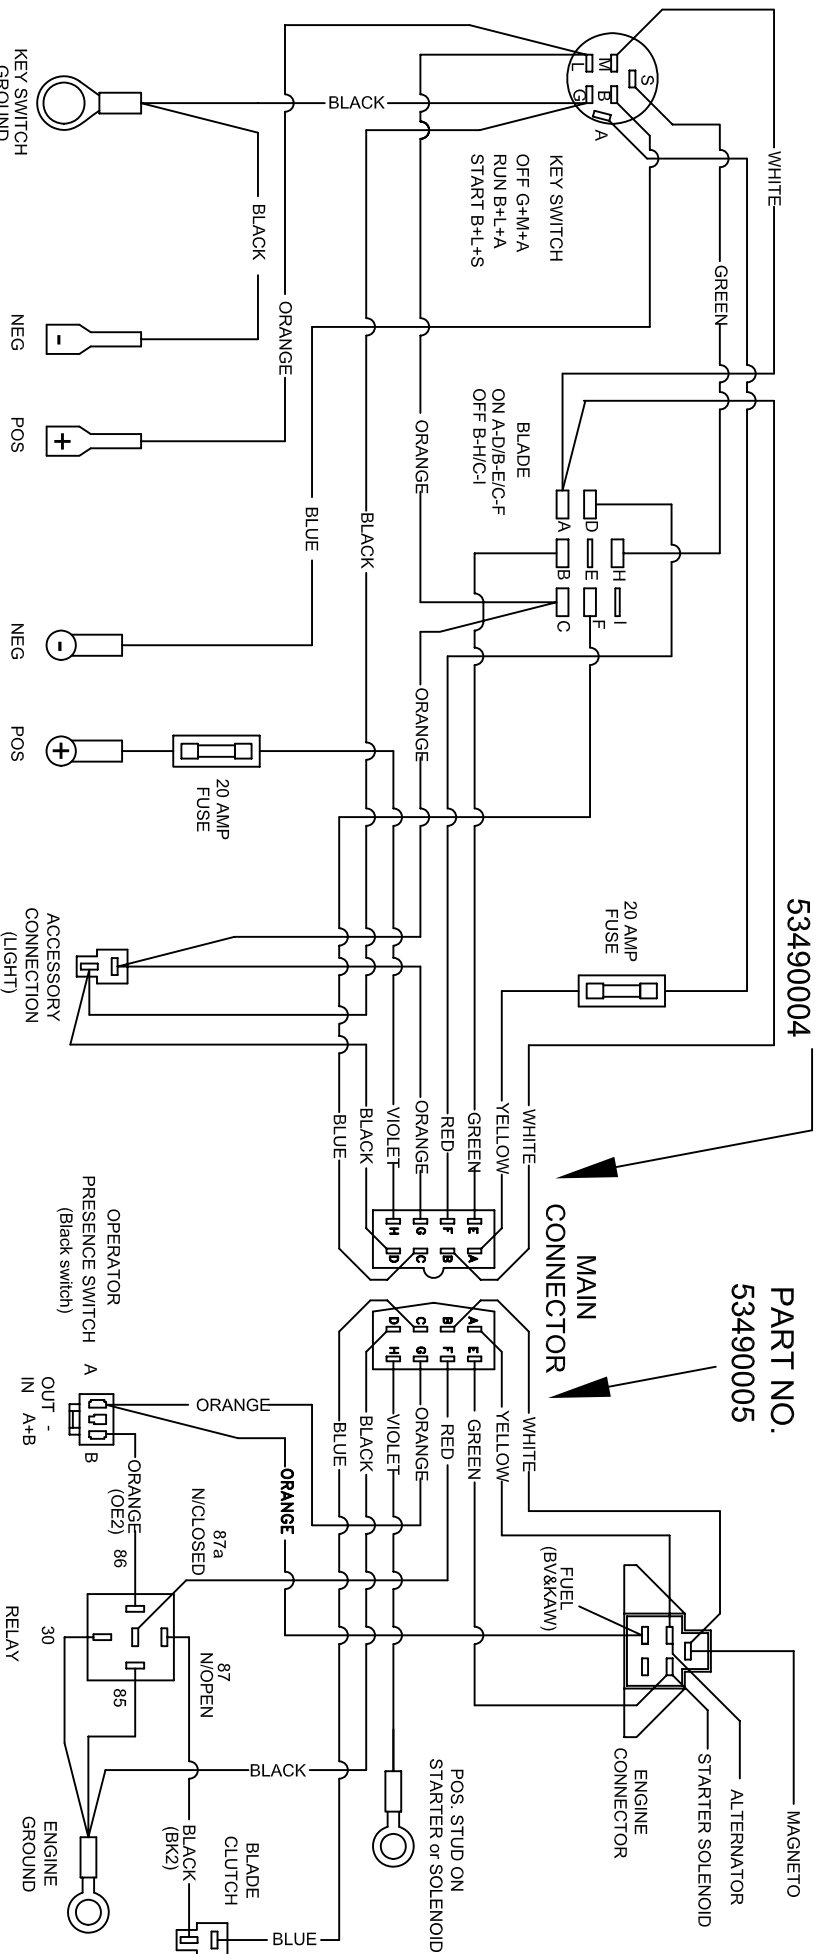

REF #	PART #	DESCRIPTION
50	12990042	NUT, JAM 1/4-20 Z
51	13990009	WASHER, FLAT 1/4 Z
52	53490010	CABLE, BATTERY, RED 38" W/ LUG INSUL.
53	56410006	LUG INSULATOR, RED
54	53490012	CABLE, BATTERY, RED 3 1/2"
55	11990001	BOLT, HEX 1/4-20 X 5/8 Z5
56	53490007	WIRE, GROUNDING
57	53490009	SOLENOID
59	16410001	SPRING, SMALL COMPRESSION, NEUT ADJ
60	98410027	THUMBSCREW KNOB (NEUT ADJ)
61	71410003	PULLEY, 5.45 OD X A GRV X 15 MM (PUMP)
62	71410004	SETScrew, 5/16-18 X 3/8 (PULLEY)
63	15990004	MACHINE KEY 5MM X 5MM X 25MM
64	71460034	BELT, A48K - ARAMID
65	71410005	PULLEY, 5 OD X A GRV X 1" (ENGINE)
67	84410010	MACHINE KEY FOR ENGINES
68	71410001	CLUTCH / BRAKE, MAGSTOP 1", WARNER 5218-52
69	71410007	SPACER, FOR CLUTCH
70	13990014	WASHER, LOCK USS 7/16 Z
71	11990010	BOLT, HEX 7/16-20 X 2 3/4 Z5
72	93490003	IDLER ARM BASE, 36-42"
73	11990004	BOLT, HEX 3/8-16 X 2 1/2 Z5
74	71460006	PULLEY, IDLER 4 1/2 X 1 X 3/8 BORE
75	13990010	WASHER, FLAT USS 5/16 Z
76	12990031	NUT, TOPLOCK 3/8-16
77	13990004	WASHER, FENDER 5/16 X 1 1/4 Z
78	16420002	SPRING, PUMP IDLER
79	14990001	BUSHING, BRONZE (VELKE# VPIVOTBUSH)
80	98490003	IDLER ARM ASSEMBLY, 36-42"
81	13990017	MACH BUSH, 7/8 ID X 1 3/8 OD X 14 GA
82	15990010	E-CLIP 7/8
83	11990005	BOLT, HEX 3/8-16 X 2 Z5

Wright Sentar

HYDRAULIC PARTS

Wright Sentar

ELECTRIC START WIRE HARNESSSES

NOTE: SHOWING WIRE SIDE OF CONNECTORS

53490020 Waterproof Relay Case

53490019 Relay for above case

53490013 Old style non-waterproof relay

KAWASAKI ELECTRIC START 19/23/25

PART NO.
53490017

PART NO.
53490007

PART NO.
53490004

PART NO.
53490005

MAIN
CONNECTOR

HOURLMETER

AMMETER