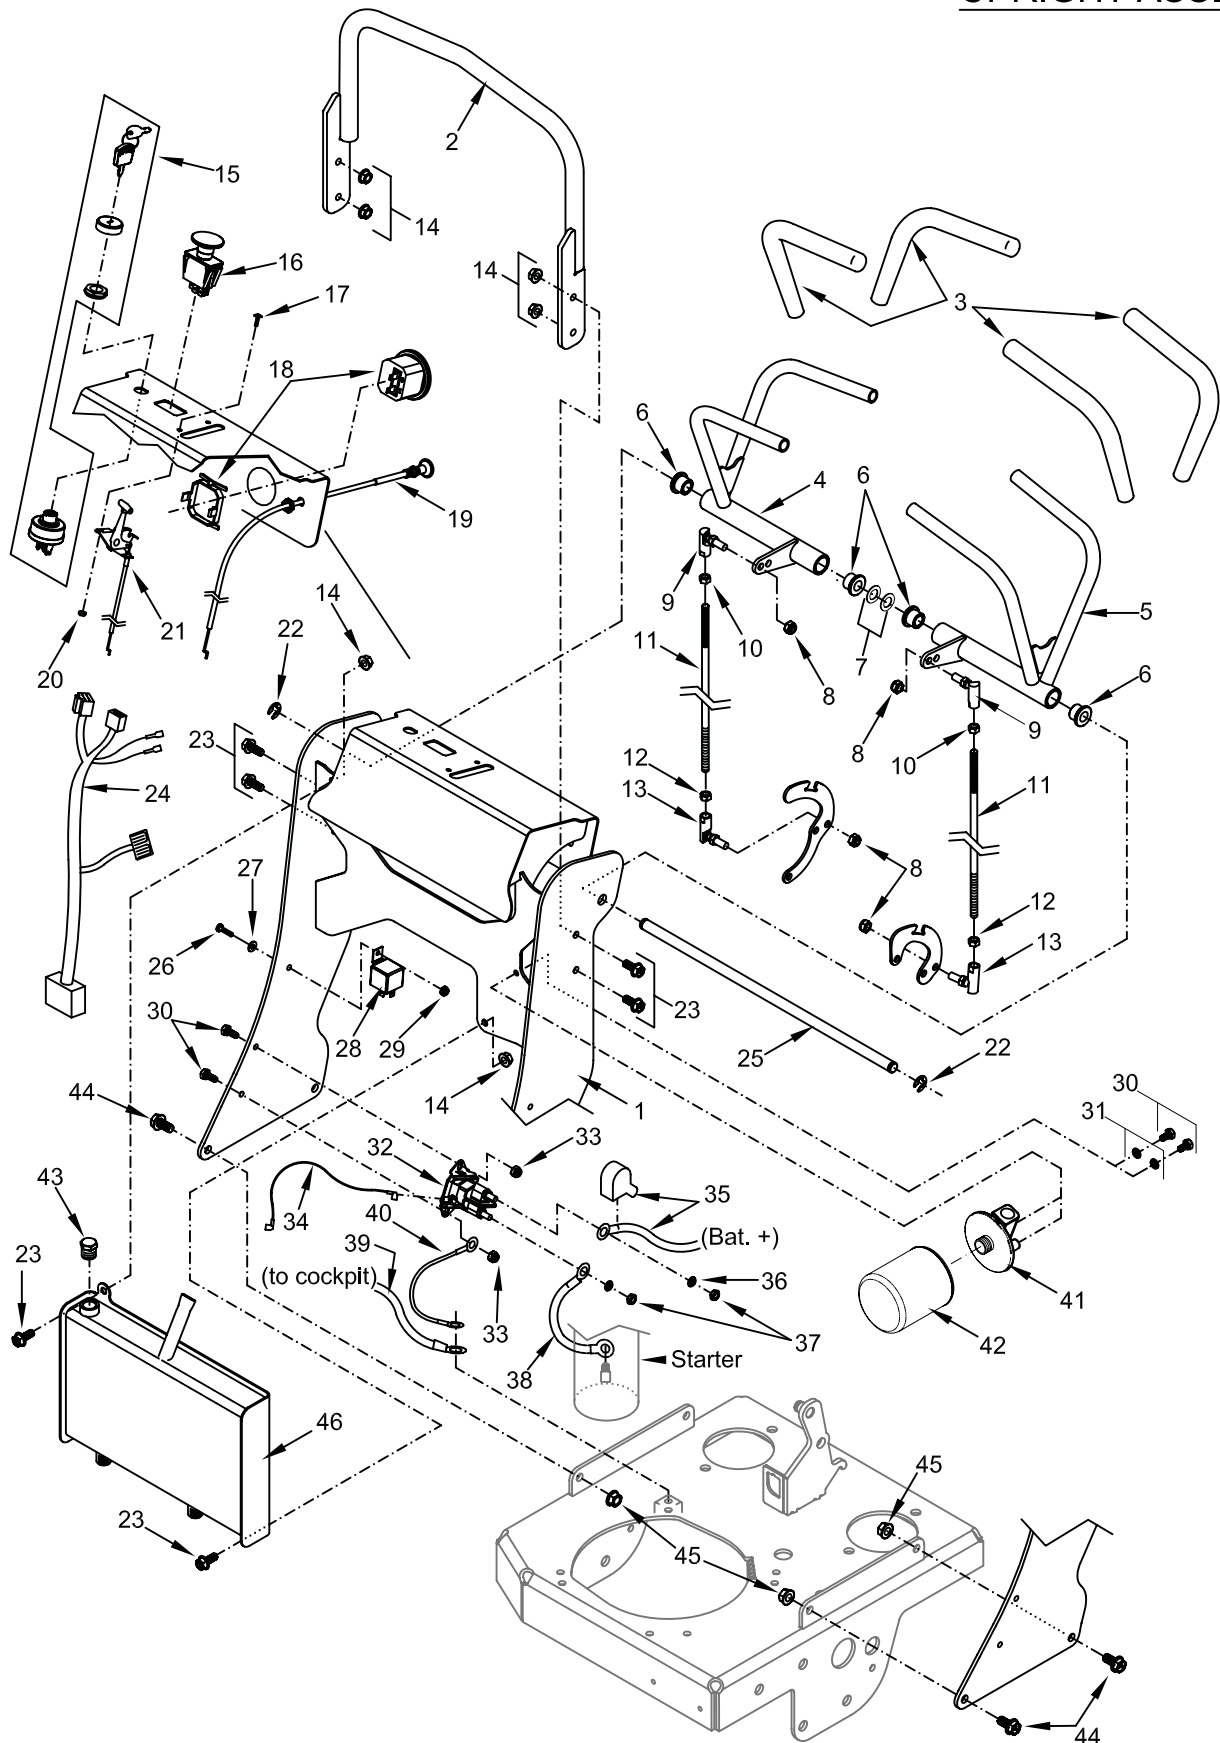

UPRIGHT ASSEMBLY

REF. #	DESCRIPTION	PART #
1	UPRIGHT	93420043
2	HANDLEBAR	93420044
3	GRIP, HANDLE BAR .625 X 11 X .090	17420004
4	CONTROL LEVER ASSEMBLY-RIGHT	98420047
5	CONTROL LEVER ASSEMBLY-LEFT	98420046
6	HBUSH SHORT	14990004
7	MACH BUSH, 1/2 ID X 7/8 OD X 18 GA	13990015
8	NUT, NYLOCK, 5/16-24 Z	12990051
9	ROD END, BALL JOINT - LEFT HAND THREAD	77410009
10	NUT, LH JAM 5/16-24 Z	12990052
11	T-ROD, PUMP CONTROL, SET	24420024
12	NUT, JAM, HEX 5/16-24 Z	12990053
13	ROD END, BALL JOINT	77410008
14	NUT, LOCK FLANGE 5/16-18 Z	12990007
15	IGNITION SWITCH, FOR ELECTRIC START	20420002
16	SWITCH, BLADE ON/OFF, RED	52420003
17	SCREW, TRUSS HD MACH 10-32 X 1/2	11990023
18	HOURL METER	54420001
19	CHOKE CONTROL	52460002
20	NUT, KEP 10-32 Z	12990015
21	THROTTLE CABLE	52420002
22	E-CLIP 1/2	15990009
23	BOLT, FLANGE 5/16 -18 X 3/4 Z5	11990012
24	HARNESS, INSTRUMENT PANEL, ELECTRIC	53490004
25	GROOVE PIN, .5 X 16.425	24420016
26	SCREW, PHLPS PAN 10-32 X 3/4 Z	11990042
27	WASHER, FLAT SAE #10 Z	13990003
28	RELAY, FOR MAIN HARNESS	53490019
29	NUT, NYLOCK 10-32	12990016
30	BOLT, HEX 1/4-20 X 5/8 Z5	11990001
31	WASHER, LOCK 1/4 Z	13990020
32	SOLENOID	53490009
33	NUT, NYLOCK 1/4-20 Z	12990019
34	HARNESS, GREEN JUMPER WIRE	53490028
35	CABLE, BATTERY, RED 38" W/ LUG INSUL.	53490010
36	WASHER, LOCK 1/4 Z	13990020
37	NUT, JAM 1/4-20 Z	12990042
38	POSITIVE CABLE, BATTERY, RED	53490012
39	GROUND CABLE, BATTERY, BLACK	53490011
40	WIRE, GROUNDING	53490007
41	HYDRO OIL FILTER HOUSING BLOCK	34490001
42	HYDRO OIL FILTER	34490002
43	PLUG, STEEL 3/8	35410015
44	BOLT, FLANGE 3/8-16 X 3/4 Z5	11990030
45	NUT, LOCK FLANGE 3/8-16 Z	12990008
46	HYDRO OIL TANK	93410114

SENTAR SPORT

UPRIGHT ASSEMBLY