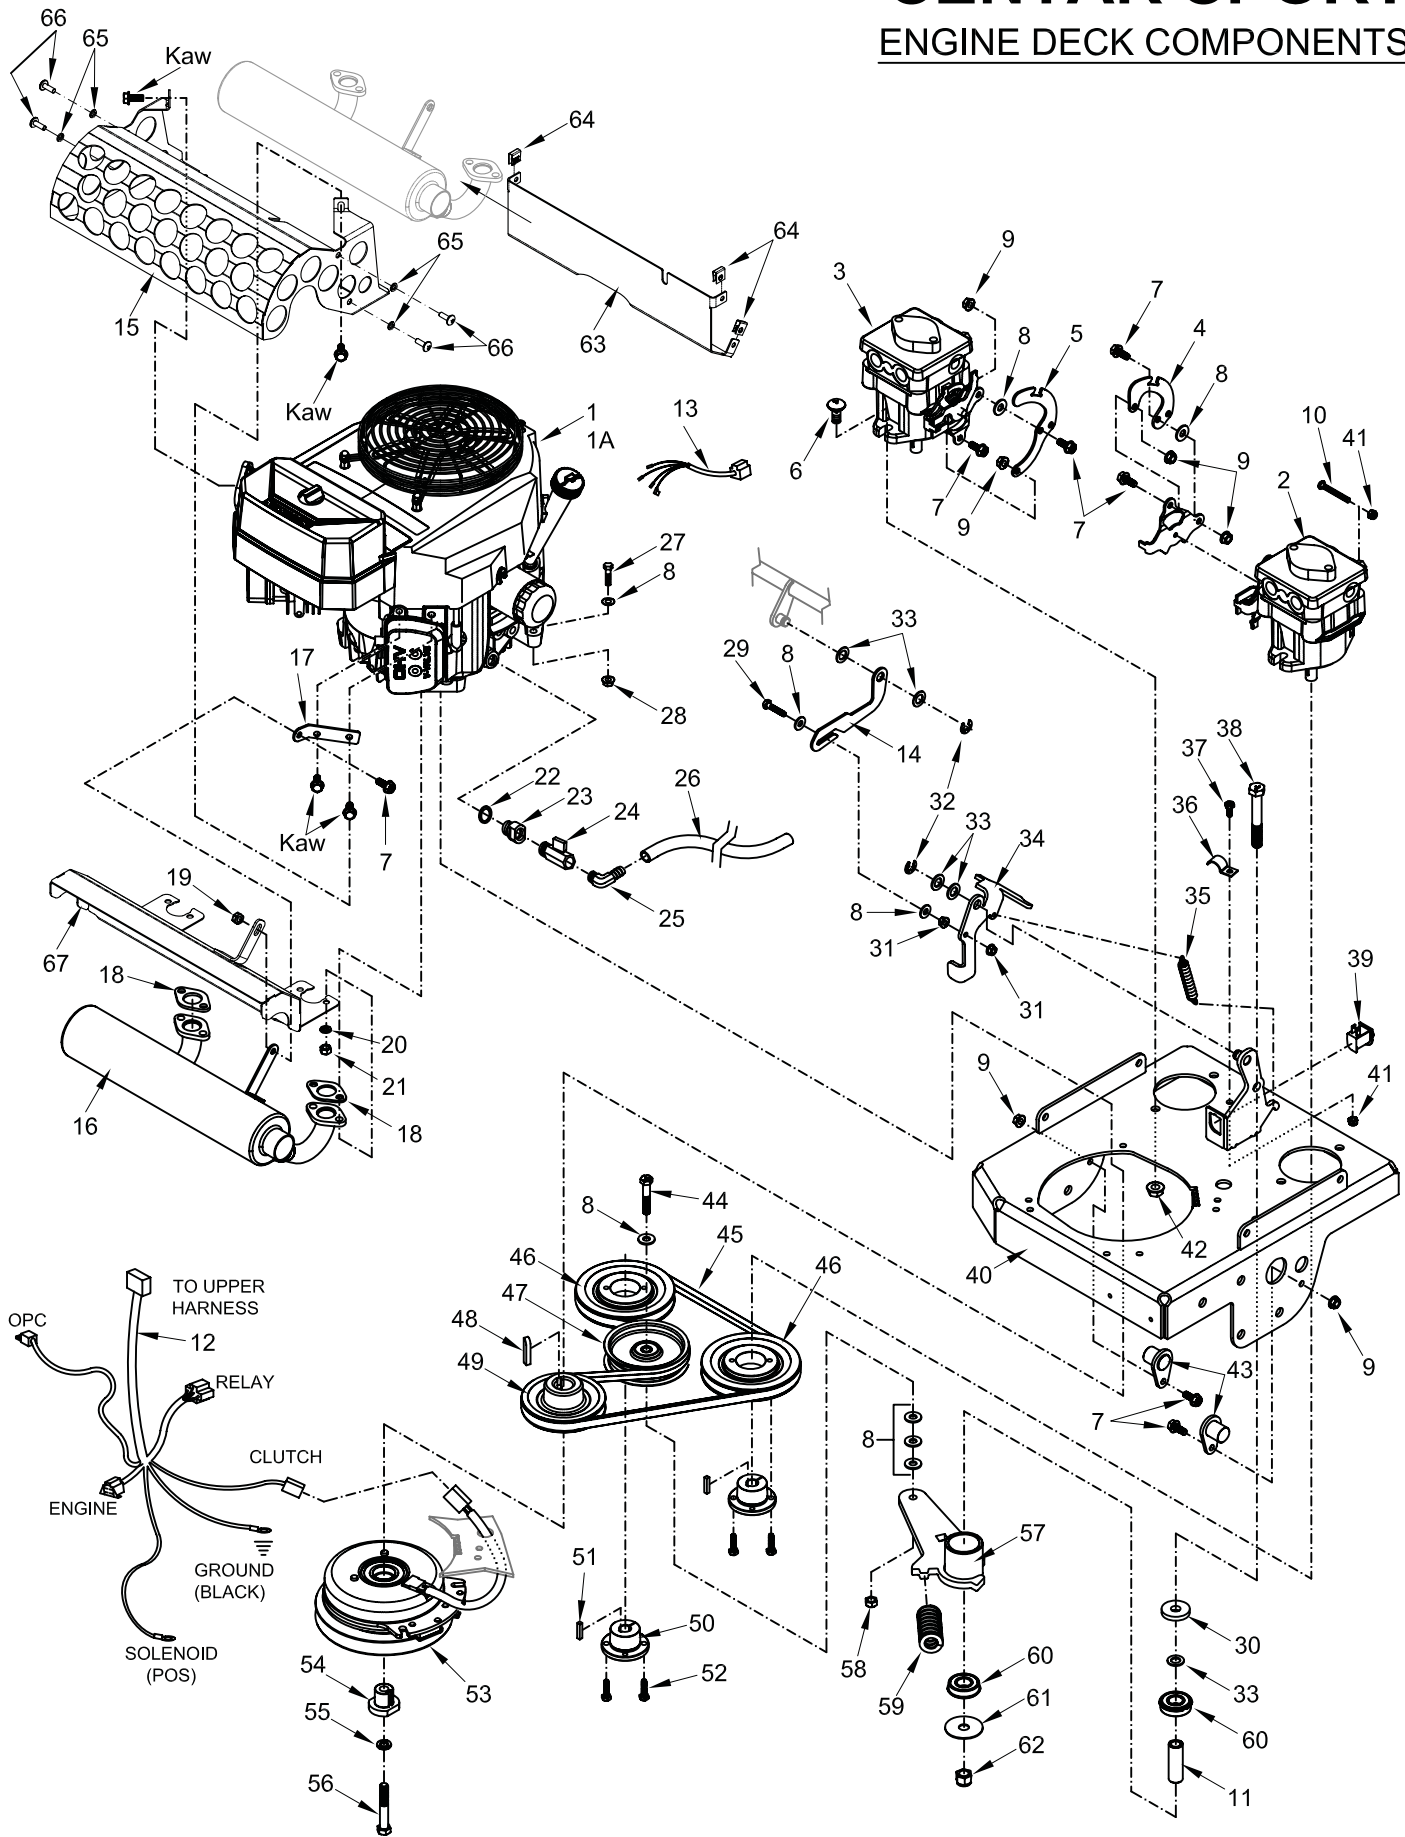

ENGINE DECK COMPONENTS

REF. #	DESCRIPTION	PART #
1	ENGINE, OBTAIN FROM AUTHORIZED ENGINE DEALER	N/A
2	HYDRO PUMP LEFT	31490004
3	HYDRO PUMP RIGHT	31490005
4	PUMP CONTROL LEVER, LEFT	93410118
5	PUMP CONTROL LEVER, RIGHT	93410119
6	BOLT, CARRIAGE 7/16-14 X 1 Z5	11990017
7	BOLT, FLANGE 5/16 -18 X 3/4 Z5	11990012
8	WASHER, FLAT 1/4 Z	13990009
9	NUT, LOCK FLANGE 5/16-18 Z	12990007
10	SCREW, ROUND PHLP 1/4-20 X 2 Z	11990025
11	CIS BEARING BUSHING	25410003
12	HARNESS, MAIN, ELECTRIC W / RELAY	53490033
13	HARNESS, ENGINE KAW 17 HP R/E & 23	53490017
14	PUMP LOCK ACTUATOR	93410121
15	MUFFLER GUARD, 17 & 19 HP KAI (CE MODEL)	91410028
16	MUFFLER, W/BRACKET	51410036
17	MUFFLER, BRACKET ONLY	51410037
18	OBTAIN FROM AUTHORIZED KAWASAKI DEALER	N/A
19	NUT, TOPLOCK 5/16-18Z	12990039
20	WASHER, LOCK, MUFFLER MOUNTING	13990031
21	NUT, HEX METRIC, MUFFLER MOUNTING	12990049
22	O-RING, FOR KAWASAKI OIL DRAIN ADAPT	35410024
23	OIL DRAIN VALVE ADAPTER	35410018
24	OIL DRAIN VALVE	36410003
25	FITTING, MALE BARB 1/2 - 90	36410005
26	TUBE, OIL DRAIN	81410017
27	BOLT, HEX 5/16-24 X 1 1/2 Z5	11990009
28	NUT, LOCK FLANGE 5/16-24 Z	12990011
29	BOLT, HEX 1/4-20 X 1 Z5	11990069
30	IDLER ARM WASHER	93490009
31	NUT, LOCK FLANGE 1/4-20 Z	12990006
32	E-CLIP 1/2	15990009
33	MACH BUSH, 1/2 ID X 7/8 OD X 18 GA	13990015
34	PUMP LOCK LEVER	93410120
35	SPRING, 2"	16410008
36	CLIP, HALF 5/8	15990002
37	BOLT, HEX 1/4-20 X 5/8 Z5	11990001
38	BOLT, HCS, 1/2-20X3.5 Z	11990089
39	SWITCH, OPC , 2 LB INTERNAL SPRING, BLACK	52410003
40	ENGINE DECK	93410109
41	NUT, NYLOCK 1/4-20 Z	12990019
42	NUT, LOCK FLANGE 7/16-14 Z	12990009
43	DECK LIFT AXLE PIN	93460054
44	BOLT, HEX 3/8-16 X 2 Z5	11990005
45	BELT, WRAPPED - NUMBER 1006593	71460066
46	PULLEY, A 5.25in SINGLE GROOVE H BORE	71460068
47	PULLEY, IDLER 4 1/2 X 1 X 3/8 BORE	71460006
48	MACHINE KEY 1/4 X 1/4 X 1	15990003
49	PULLEY, 4.5 OD X A GRV X 1" (ENGINE)	71410002
50	BUSHING SPLIT TAPERED X 15MM	71460051
51	MACHINE KEY 5MM X 5MM X 25MM	15990004
52	BOLT, HCS, 1/4-20X1 PLAIN	11990090
53	CLUTCH / BRAKE SMALL	71410014
54	SPACER, FOR CLUTCH	71410007
55	WASHER, LOCK 7/16 Z	13990014
56	BOLT, HEX 7/16-20 X 2 3/4 Z5	11990010
57	IDLER ARM ASSEMBLY, 7"	98490008
58	NUT, TOPLOCK 3/8-16	12990031
59	SPRING, 2.5" IDLER SPRING	16460009
60	BEARING, BALL, FOR IDLER ARM	77410010
61	WASHER, FENDER 5/16 X 1 1/4 Z	13990032
62	NUT, NYLOCK 1/2-20 Z	12990038
63	CE MUFFLER GUARD HEAT SHIELD	91410029
64	NUT, U 1/4-20 - 7ga	12990044
65	WASHER, LOCK 1/4 Z	13990020
66	SCREW, TRUSS HD MACH 1/4-20 X 3/4 SS	11990024
67	ENGINE MUFFLER HEAT SHIELD	91410026

SENTAR SPORT

ENGINE DECK COMPONENTS