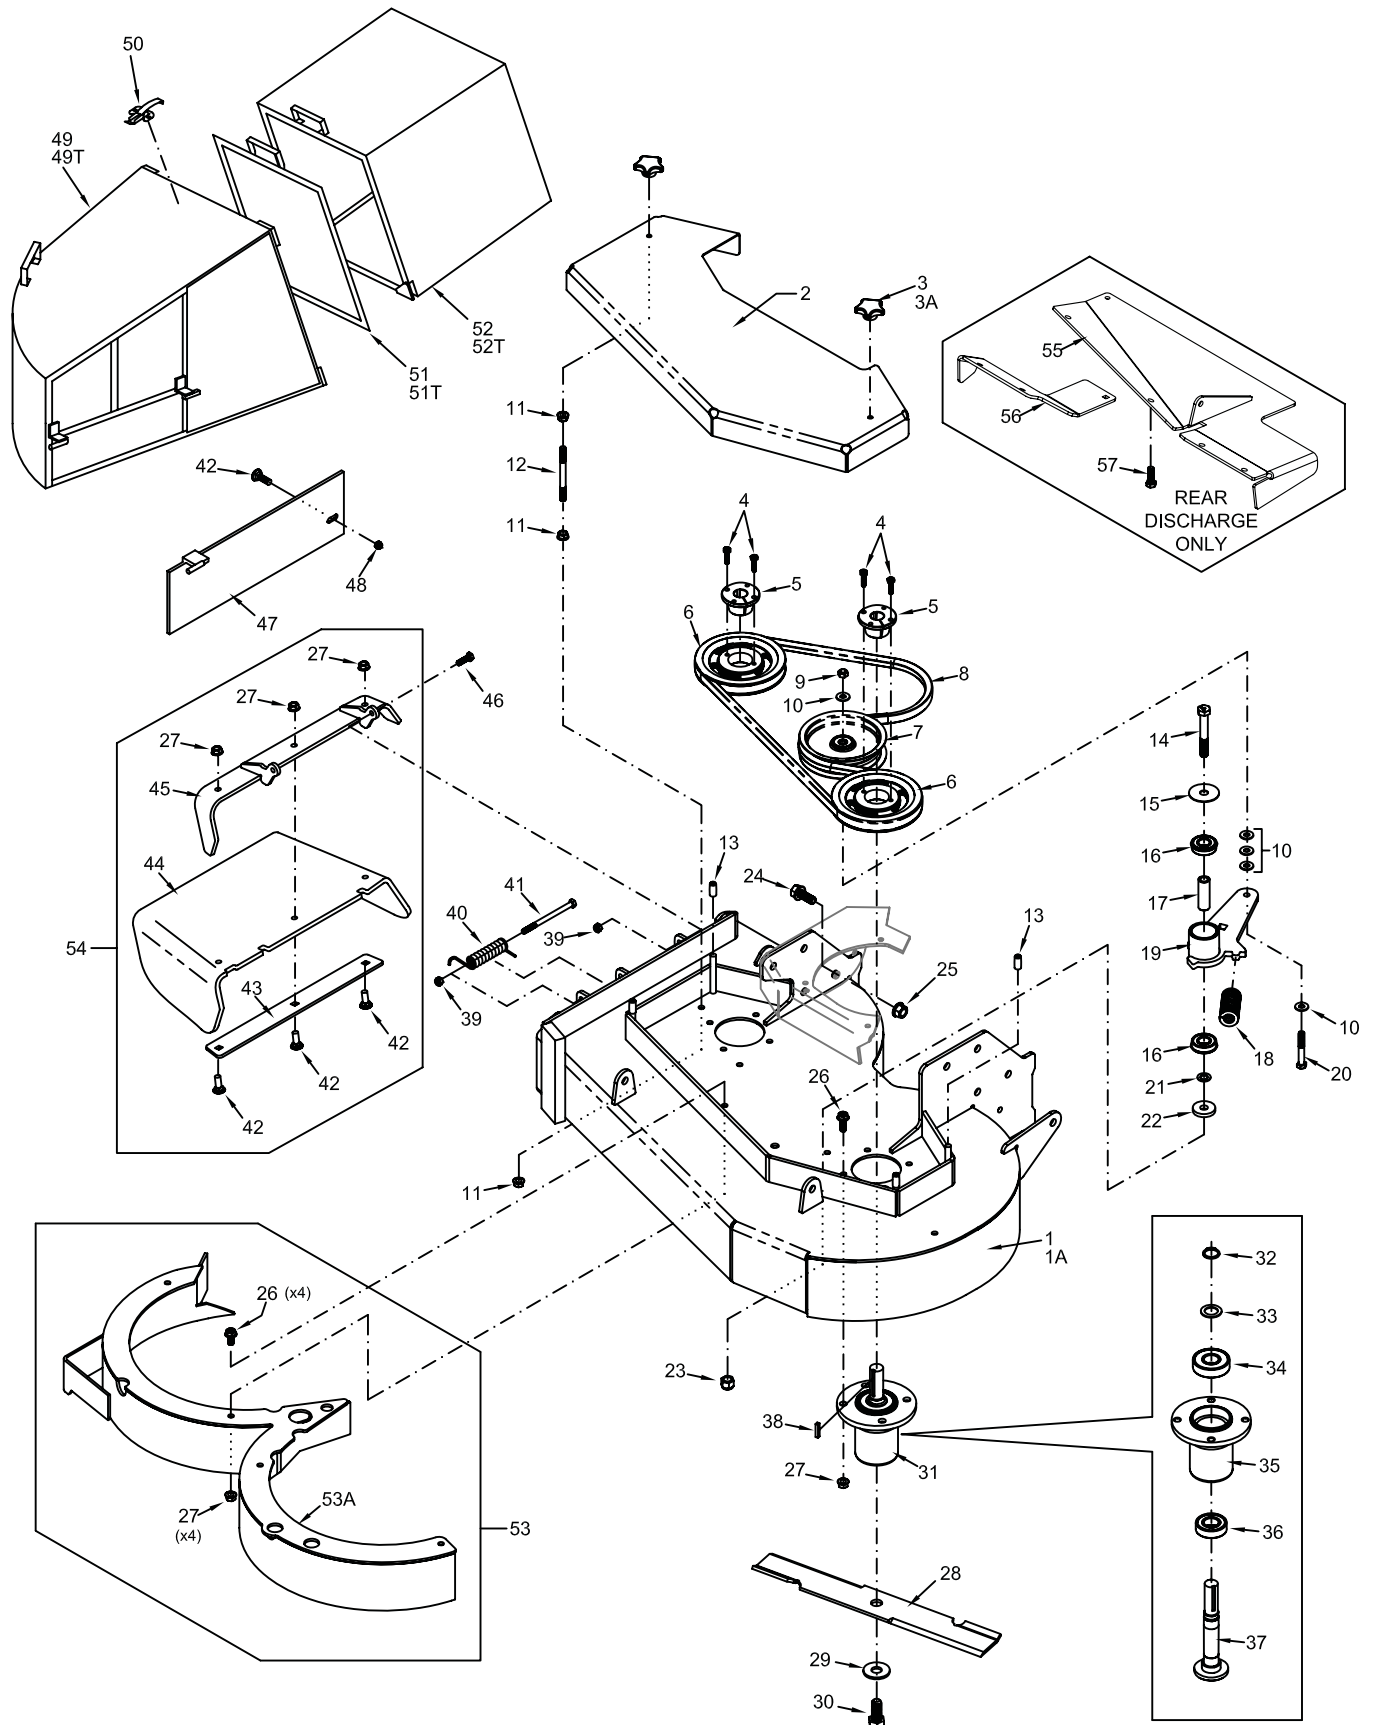

36" CUTTER DECK

REF. #	DESCRIPTION	PART #
1	CUTTER DECK w/ #13	93470010
1A	REAR DISCHARGE CUTTER DECK	93470015
2	DECK COVER	93470011
3	KNOB, DECK	18410006
3A	3/8-24 NYLOCK NUT (CE MODEL)	12990047
4	BOLT, HCS, 1/4-20X1 PLAIN	11990090
5	BUSHING SPLIT TAPERED X 7/8"	71460027
6	PULLEY, SINGLE GRV	71460053
7	PULLEY, SMALL IDLER, DECK	71460009
8	BELT, WRAPPED	71460063
9	NUT, TOPLOCK 3/8-16	12990031
10	WASHER, FLAT USS 5/16 z	13990010
11	NUT, LOCK FLANGE 3/8-24 Z	12990029
12	T-ROD, DECK COVER STAND	24410001
13	CAP, VINYL 3/8 X 1, FOR ISO POSTS	17460002
14	BOLT, HCS, 1/2-20X3.5 Z	11990089
15	WASHER, FENDER 5/16 X 1 1/4 Z	13990032
16	BEARING, BALL, FOR IDLER ARM	77410010
17	CIS BEARING BUSHING	25410003
18	SPRING, 2.5" DECK IDLER SPRING	16460009
19	IDLER ARM ASSEMBLY, LEFT, 7"	98490007
20	BOLT, HEX 3/8-16 X 2 1/2 Z5	11990004
21	MACH BUSH, 1/2 ID X 7/8 OD X 18 GA	13990015
22	IDLER ARM WASHER	93490009
23	NUT, NYLOCK 1/2-20 Z	12990038
24	BOLT, FLANGE 1/2-13 X 1 1/4 Z5	11990015
25	NUT, LOCK FLANGE 1/2-13 Z	12990010
26	BOLT, FLANGE 3/8-16 X 1 Z8	11990046
27	NUT, TOPLOCK 3/8-16	12990031
28	BLADE, 18"	71440001
29	WASHER, FLAT USS 5/8 Z	13990011
30	BOLT, HEX 5/8-18 X 1 1/2 Z5	11990058
31	SPINDLE, LONG SHAFT	71460057
32	RETAINING RING, EXTERNAL (SMALL)	71460014
33	WASHER, SMALL FOR SPINDLE	71460021
34	BEARING, SPINDLE (LARGE)	71460017
35	SPINDLE HOUSING	71460046
36	BEARING, SPINDLE (SMALL)	71460047
37	SPINDLE SHAFT, LONG SHAFT	71460058
38	MACHINE KEY 3/16 X 3/16 X 1	15990022
39	NUT, NYLOCK 5/16-18 Z	12990021
40	SPRING, TORSION FOR CHUTE DEFLECTOR	16460002
41	BOLT, HEX 5/16-18 X 4 1/2 Z5	11990003
42	BOLT, CARRIAGE 3/8 X 1 Z5	11990016
43	FLEXIBLE CHUTE DEFLECTOR CLAMP PLATE	93460061
44	CHUTE DEFLECTOR, RUBBER	17460007
45	FLEXIBLE CHUTE DEFLECTOR FLANGE	93460060
46	BOLT, HEX 5/16-18 X 1 Z5	11990027
47	MULCHING BLOCK OFF PLATE w/ HARDWARE	93460024
48	NUT, LOCK FLANGE 3/8-16 Z	12990008
49	GRASS GOBBLER FOR WRIGHT (JUMBO) INCL 50,51	WRJ300-3
49T	GRASS GOBBLER TURBO 10 FRONT INCL 50,51	WRGGT10FRNT
50	LATCH	GGL1-1
51	DOOR (JUMBO SIZE)	GGD4-4
51T	DOOR (TURBO 10)	GGD-T10
52	LEAF GOBBLER	LG1000
52T	GRASS GOBBLER TURBO 10 REAR	WRGGT10REAR
53	MULCH KIT, CURVED, 36"	95470002
53A	MULCH BAFFLE CURVED, 36"	93470006
54	CHUTE DEFLECTOR KIT, FLEXIBLE	95460004
55	LEFT RD BAFFLE	93470016
56	RIGHT RD BAFFLE	93470017
57	BOLT, HEX 5/16-18 X 3/4 Z5	11990028

SENTAR SPORT

36" CUTTER DECK