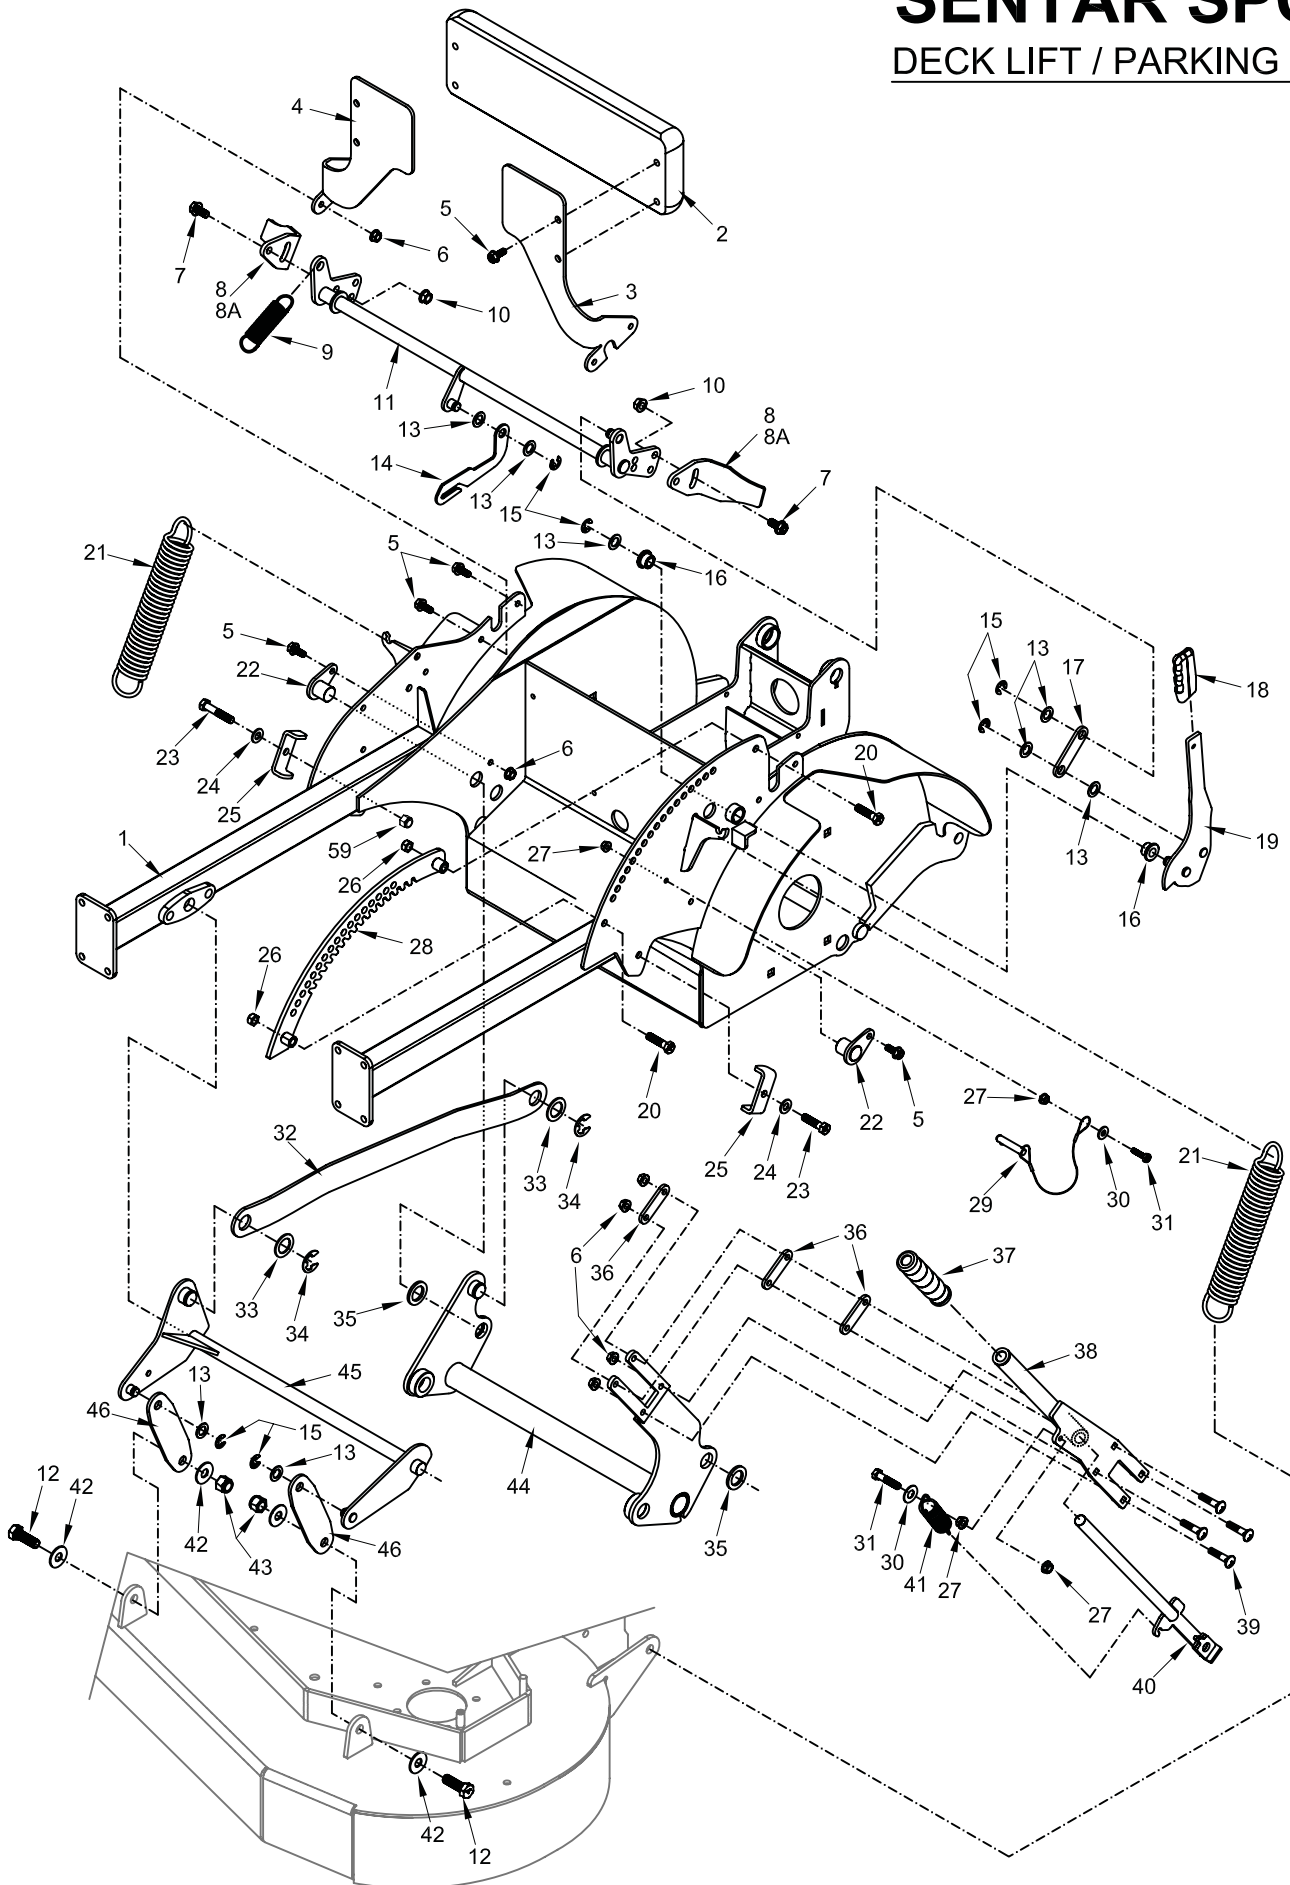

DECK LIFT / PARKING BRAKE

REF. #	DESCRIPTION	PART #
1	TRACTOR BODY	93410107
2	KNEE PAD	98420026
3	SUPPORT, KNEE PAD, LEFT	93410124
4	SUPPORT, KNEE PAD, RIGHT	93410123
5	BOLT, FLANGE 5/16 -18 X 3/4 Z5	11990012
6	NUT, LOCK FLANGE 5/16-18 Z	12990007
7	BOLT, FLANGE 3/8-16 X 3/4 Z5	11990030
8	BRAKE SHOE, (36" DECK)	93410019
8A	BRAKE SHOE, (48", 52" DECK)	93410007
9	SPRING, PUMP IDLER	16420002
10	NUT, LOCK FLANGE 3/8-16 Z	12990008
11	BRAKE BAR	93410113
12	BOLT, HEX 1/2-20 X 1 1/2 Z5	11990055
13	MACH BUSH, 1/2 ID X 7/8 OD X 18 GA	13990015
14	PUMP LOCK ACTUATOR	93410121
15	E-CLIP 1/2	15990009
16	HBUSH SMALL	14990002
17	BRAKE PUSH BAR	93410127
18	HANDLE GRIP FOR BRAKE	17420003
19	BRAKE HANDLE w/ GRIP	98410001
20	BOLT, HEX 3/8-16 X 1 1/2 Z5	11990070
21	SPRING, SPORT, DECK LIFT	16460008
22	DECK LIFT AXLE PIN	93460054
23	BOLT, HEX 3/8-16 X 2 Z5	11990005
24	WASHER, FLAT USS 5/16 z	13990010
25	HOSE HOLD CLIP	93410031
26	NUT, TOPLOCK 3/8-16	12990031
27	NUT, LOCK FLANGE 1/4-20 Z	12990006
28	DECK LIFT COG WELDMENT	93410117
29	DETENT PIN AND LANYARD	21420002
30	WASHER, FLAT 1/4 Z	13990009
31	BOLT, HEX 1/4-20 X 1 Z5	11990069
32	DECK LIFT LINK	93460050
33	MACH BUSH, 7/8 ID X 1 3/8 OD X 14 GA	13990017
34	E-CLIP 7/8	15990010
35	MACH BUSH 7/8 X 1 3/8 X 10 GA	MEDAL37-02
36	DECK LIFT HANDLE SPACER	93410126
37	GRIP, BLACK, 4.5" w/HOLE	17420009
38	DECK LIFT HANDLE w/ GRIP	93410111
39	BOLT, CARRIAGE 5/16-18 X 1 1/2" Z5	11990087
40	DECK LIFT HEIGHT LOCK	93410122
41	SPRING, DECK COG	16410008
42	WASHER, FLAT, 7/16	13990002
43	NUT, NYLOCK 1/2-20 Z	12990038
44	DECK LIFT AXLE WELDMENT, REAR	93460052
45	DECK LIFT AXLE WELDMENT, FRONT	93460051
46	DECK-LIFT HANGER, FRONT	93460053
47	NUT, NYLOCK 3/8-16	12990020

SENTAR SPORT

DECK LIFT / PARKING BRAKE