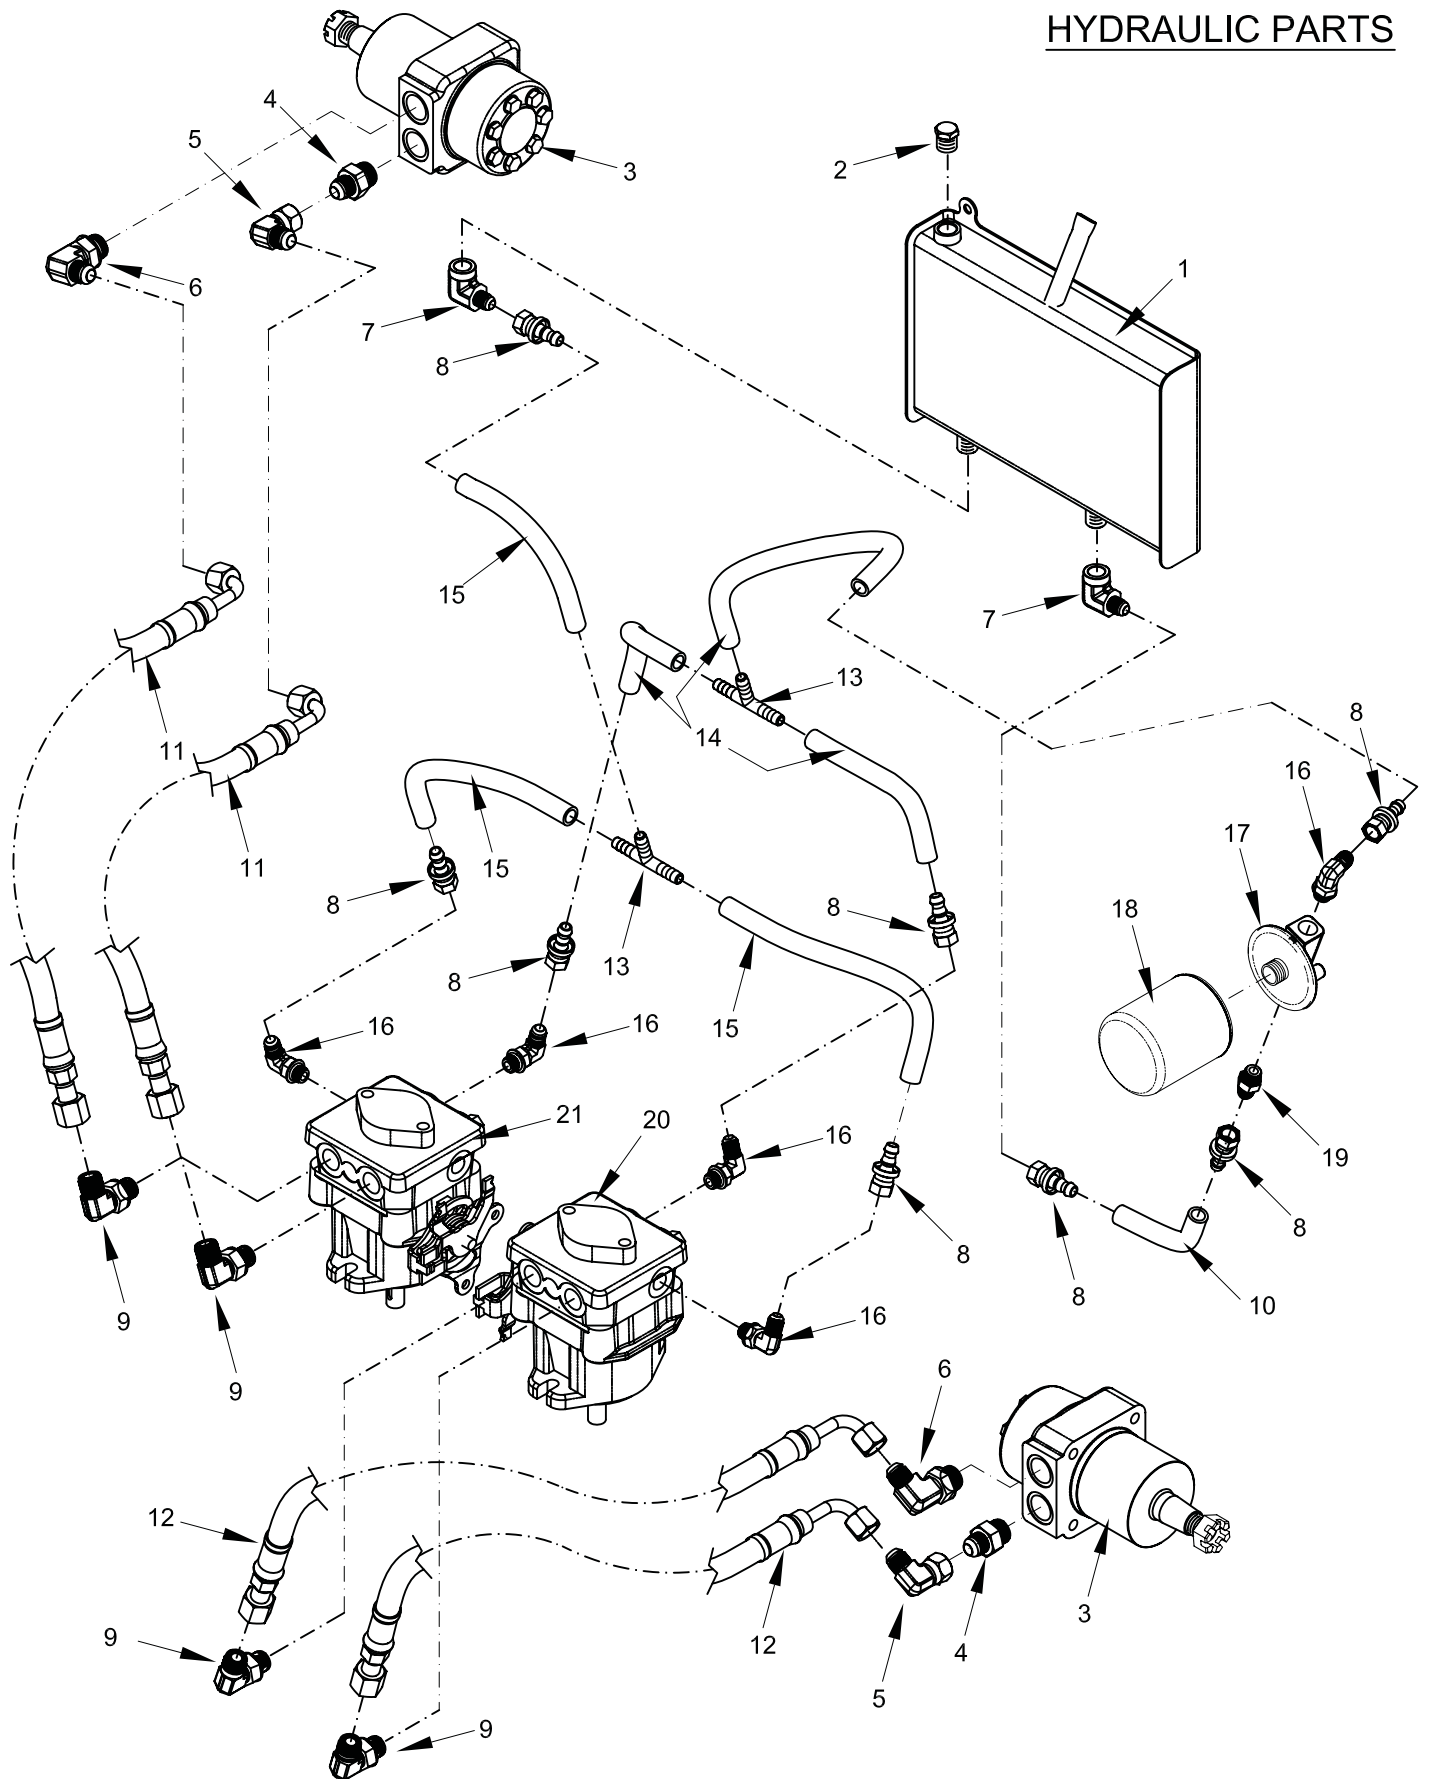

HYDRAULIC PARTS

REF. #	DESCRIPTION	PART #
1	HYDRO OIL TANK	93410114
2	PLUG, STEEL 3/8	35410015
3	HYDRO MOTOR, 12P	32410004
4	O-RING FITTING, 7/8-14 UNF X 1/2 JIC	35410027
5	ELBOW, SWIVEL NUT, 1/2	35410005
6	ELBOW, STRGHT THRD ORING 1/2 X 5/8	35410008
7	FITTING, 3/8 FPIPE X 3/8 MALE JIC	35410026
8	FITTING, BARBTITE FEMALE	35410012
9	ELBOW	35410041
10	HOSE, TANK-FLTR, INCL #8x2,	33410042
11	HOSE, HYDRO HIGH PRESS RIGHT	33410037
12	HOSE, HYDRO HIGH PRESS LEFT	33410038
13	TEE, NYLON HOSEBARB MALE, 3/8"	35410001
14	HOSE, FLTR-PUMP, INCL #8x3, #13	33410041
15	HOSE, PUMP-TANK, INCL #8x2, #13	33410040
16	ELBOW, STRGHT THRD ORING 3/8 X 3/8	35410007
17	HYDRO OIL FILTER HOUSING	34490001
18	HYDRO OIL FILTER	34490002
19	FITTING, 3/8 MPIPE O-RING X 3/8 MALE JIC	35410037
20	HYDRO PUMP, LEFT	31490004
21	HYDRO PUMP, RIGHT	31490005

SENTAR SPORT

HYDRAULIC PARTS