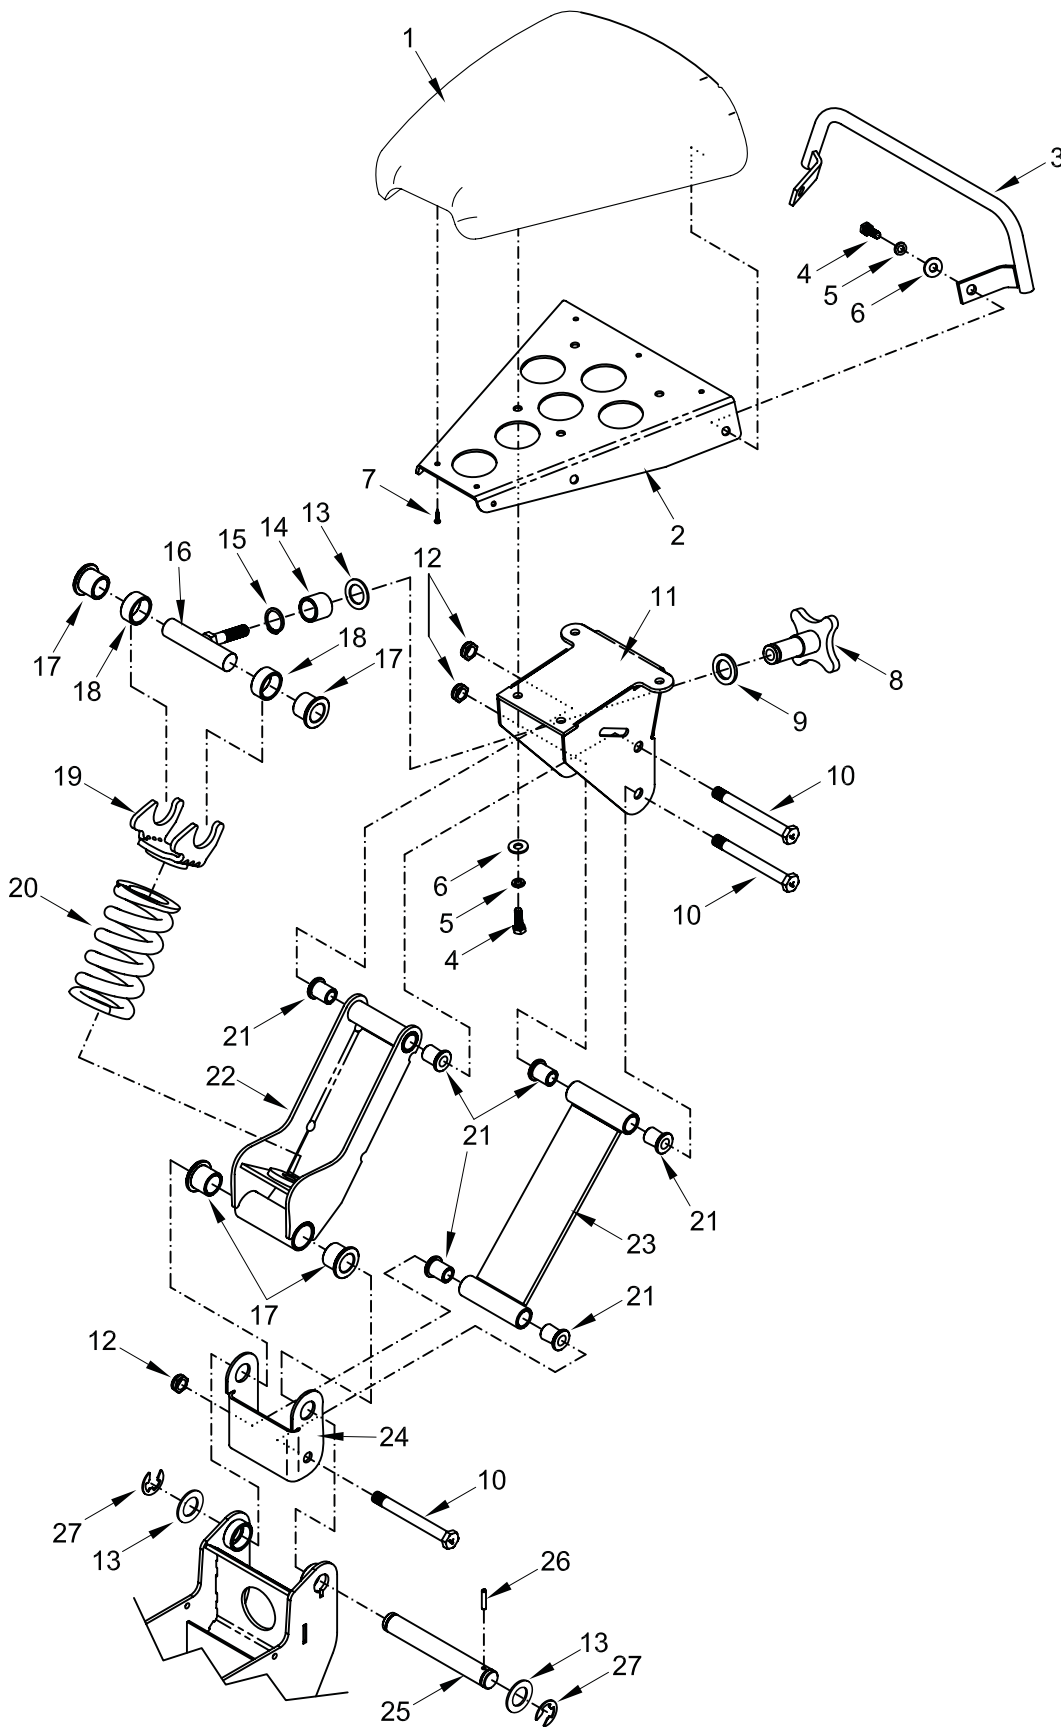

SEAT ASSEMBLY

REF. #	DESCRIPTION	PART #
1	SEAT CUSHION, INCLUDES 2,3,4x4,5x4,6x4,7x7	98410103
2	SEAT SUPPORT PLATE	93410139
3	SEAT GUARD	91410009
4	BOLT, HEX 5/16-18 X 1 Z5	11990027
5	WASHER, LOCK 5/16 Z	13990013
6	WASHER, FLAT USS 5/16 z	13990010
7	SCREW, PH PAN SMS #8 X 1/2 Z	11990073
8	SEAT ADJUSTMENT KNOB	91410010
9	MACH BUSH 7/8 X 1 3/8 X 10 GA	MEDAL37-02
10	BOLT, HEX 1/2-20	BOLT1/2-20-AXLE
11	SEAT UPPER	93410058
12	NUT, NYLOCK JAM 1/2-20 Z	12990018
13	MACH BUSH, 7/8 ID X 1 3/8 OD X 14 GA	13990017
14	NUT SLEEVE	25410001
15	SNAP RING	15990028
16	SEAT ADJUSTER ASSEMBLY W/ BUSHINGS	98410070
17	PBUSH MEDIUM	14990001
18	SEAT ADJUSTMENT ROLLER	93410072
19	SEAT UPPER SPRING SUPPORT	93410063
20	SPRING, SENTAR SEAT, 7"	16410010
21	HBUSH SMALL	14990002
22	SEAT UPPER SUPPORT ARM	93410059
23	SEAT LOWER SUPPORT ARM	93410060
24	SEAT MAIN PIVOT BRACKET	93410061
25	GROOVE PIN, .875 X 6.5 Z	24420021
26	PIN, SPRING 3/16 X 1	15990027
27	E-CLIP 7/8	15990010

SENTAR SPORT

SEAT ASSEMBLY