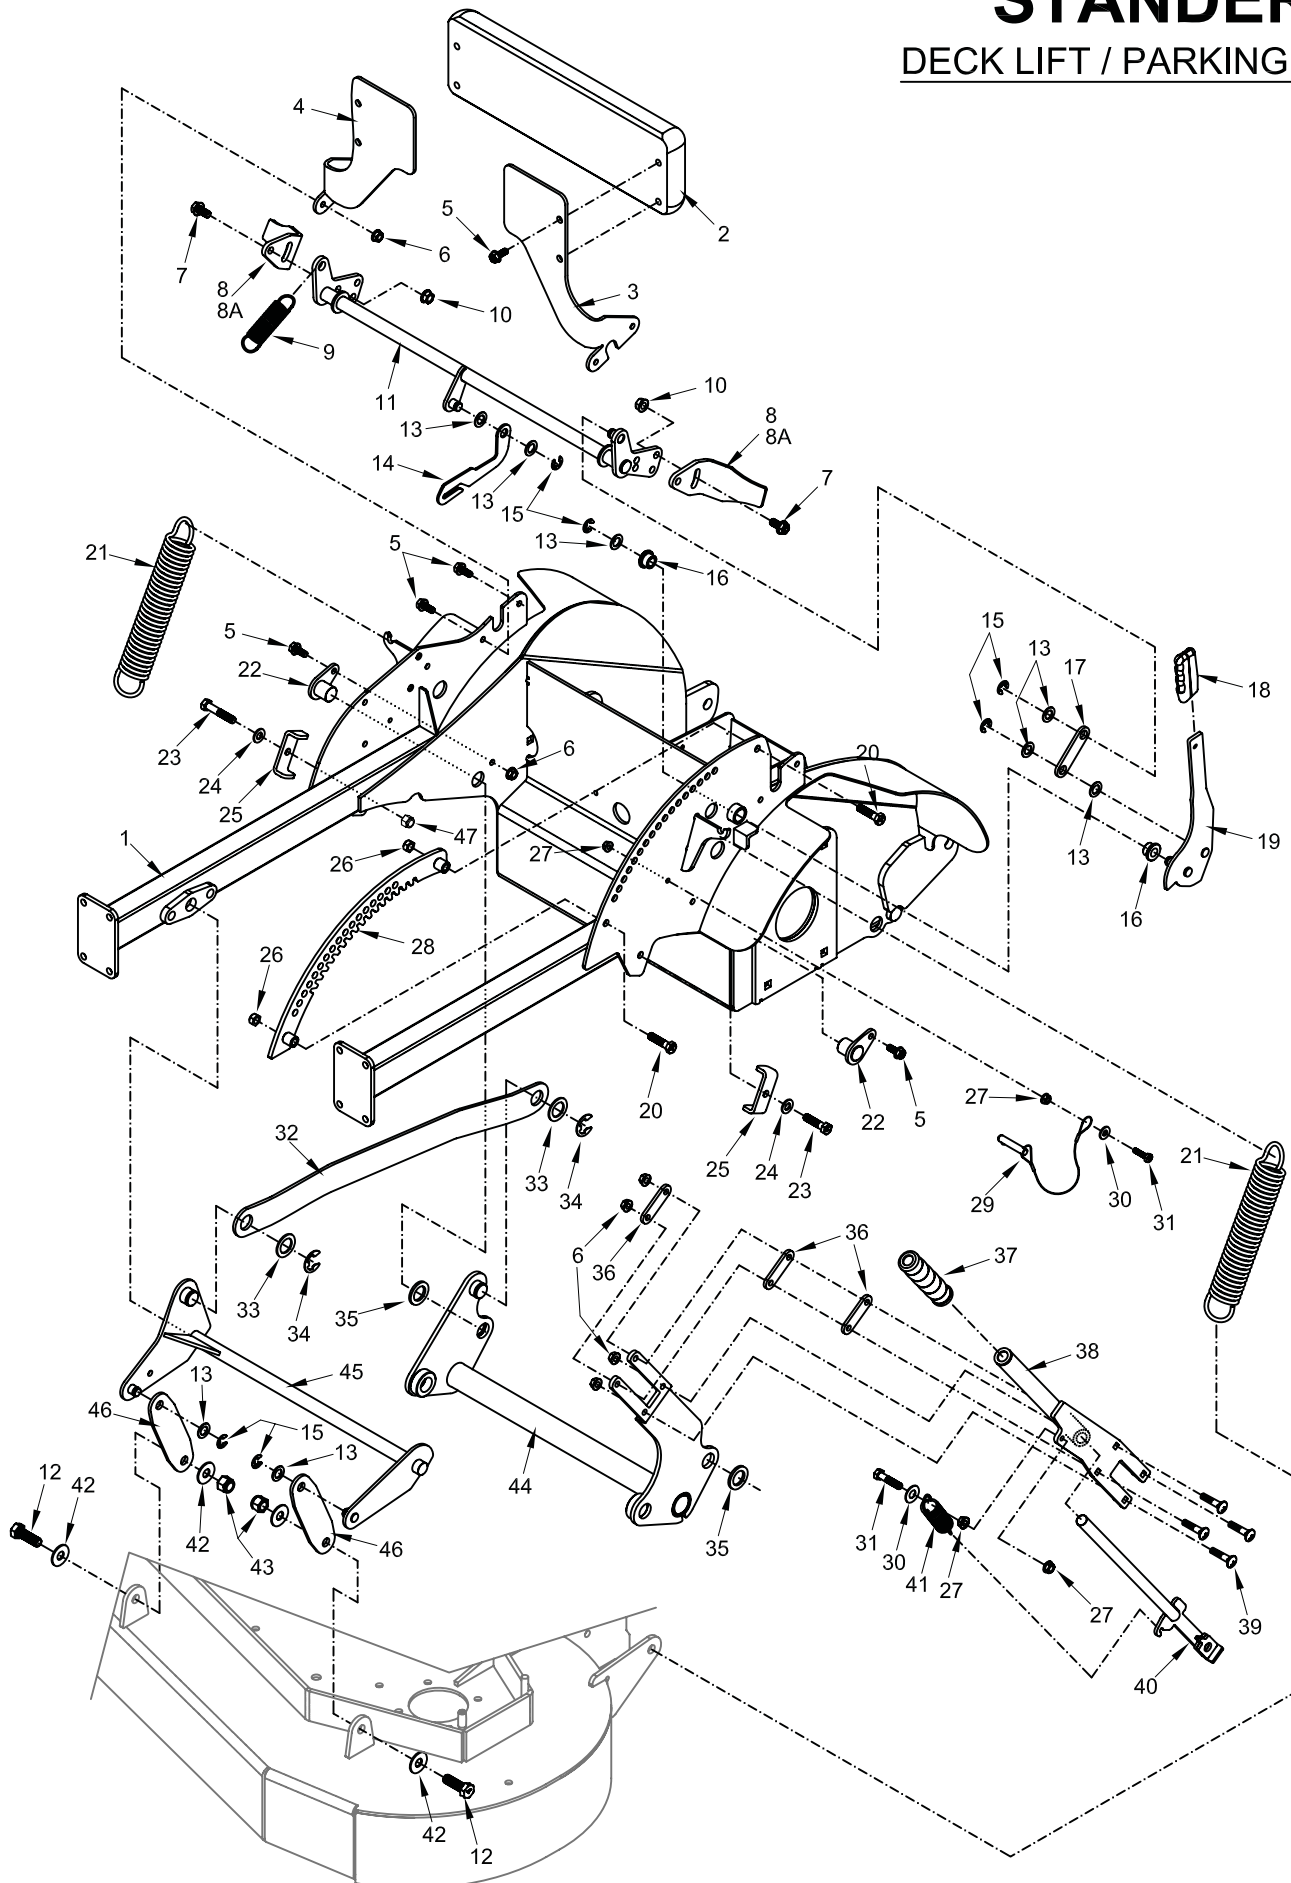

STANDER RH

DECK LIFT / PARKING BRAKE

HYDRAULIC PARTS

REF. #	DESCRIPTION	PART #
1	HYDRO OIL TANK	93410114
2	PLUG, STEEL 3/8	35410015
3	HYDRO MOTOR, 12P	32410004
4	O-RING FITTING, 7/8-14 UNF X 1/2 JIC	35410027
5	ELBOW, SWIVEL NUT, 1/2	35410005
6	ELBOW, STRGHT THRD ORING 1/2 X 5/8	35410008
7	FITTING, 3/8 FPIPE X 3/8 MALE JIC	35410026
8	FITTING, BARBTITE FEMALE	35410012
9	ELBOW	35410041
10	HOSE, TNK-FLTR, INCL #8x2,	33410042
11	HOSE, HYDRO HIGH PRESS SPORT RT	33410037
12	HOSE, HYDRO HIGH PRESS SPORT LT	33410038
13	TEE, NYLON HOSEBARB MALE, 3/8"	35410001
14	HOSE, FLTR-PUMP, INCL #8x3, #13	33410041
15	HOSE, PUMP-TANK, INCL #8x2, #13	33410040
16	ELBOW, STRGHT THRD ORING 3/8 X 3/8	35410007
17	HYDRO OIL FILTER HOUSING BLOCK	34490001
18	HYDRO OIL FILTER	34490002
19	FITTING, 3/8 MPIPE O-RING X 3/8 MALE JIC	35410037
20	HYDRO PUMP, LEFT	31490004
21	HYDRO PUMP, RIGHT	31490005