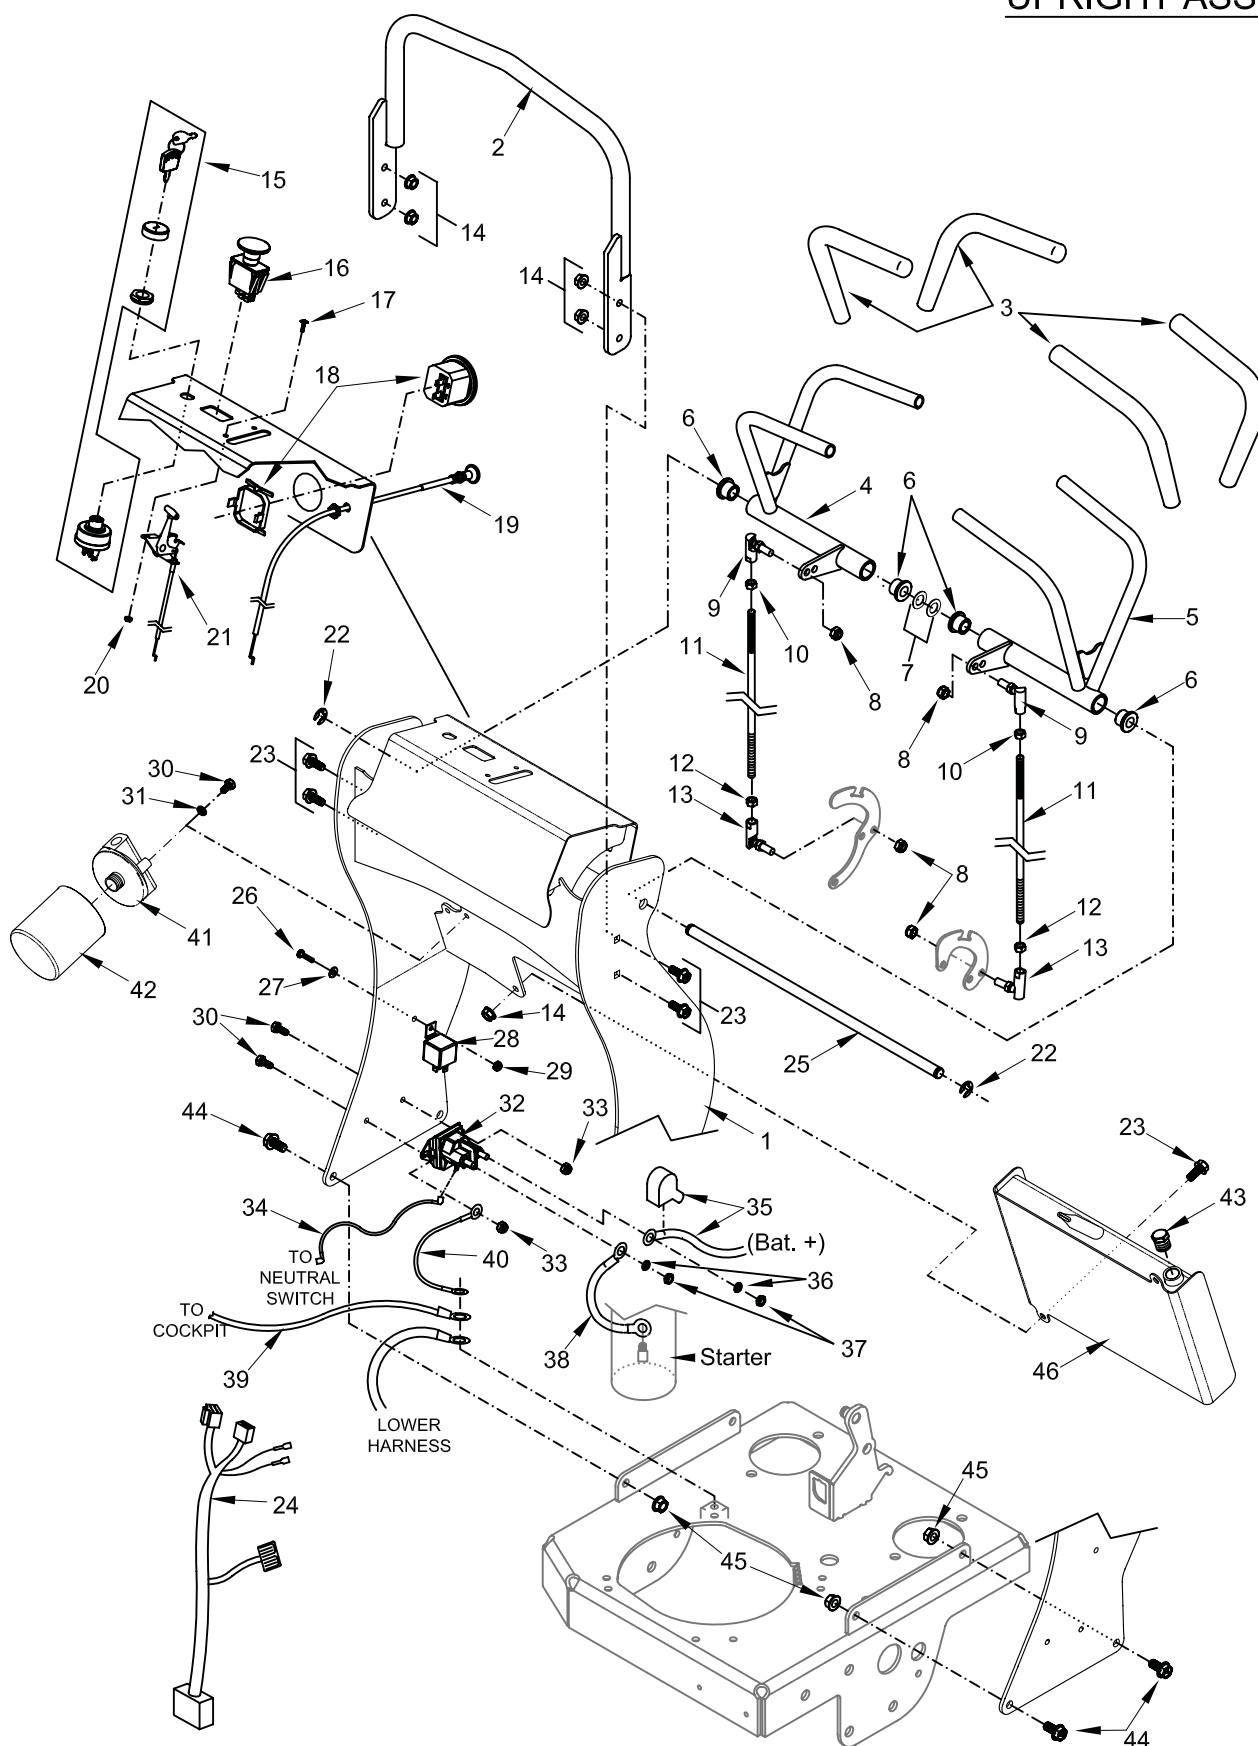

STANDER RH

UPRIGHT ASSEMBLY

MAIN FRAME

REF. #	DESCRIPTION	PART #
1	TRACTOR BODY	93410160
2	FOOT PLATFORM	93410129
3	WASHER, FLAT USS 5/16 z	13990010
4	NUT, LOCK FLANGE 3/8-24 Z	12990029
5	NUT, NYLOCK JAM 1/2-20 Z	12990018
6	WASHER, FLAT USS 7/16 Z	13990002
7	T-ROD	24410001
8	SWITCH, OPC	52410003
9	OPC TRIGGER	93410128
10	CABLE, BATTERY, BLACK 18 1/2"	53490011
11	BOLT, FLANGE 5/16 -18 X 3/4 Z5	11990012
12	SCREW, TRUSS HD PH 1/4-20 X 1/2 SS	11990063
13	WASHER, FLAT 1/4 Z	13990009
14	NUT, NYLOCK 1/4-20 Z	12990019
15	BATTERY HOLD DOWN	91410005
16	BATTERY CABLE BOOT	53490029
17	CABLE, BATTERY, RED W/ END BOOTS	53490010
18	NUT, LOCK FLANGE 5/16-18 Z	12990007
19	OBTAIN FROM LOCAL BATTERY SUPPLIER	N/A
20	FUEL TANK CAP	41410002
21	FUEL TANK	41410005
22	FUEL TANK STRAP	91410002
23	SCREW, ROUND PHLP 1/4-20 X 2 Z	11990025
24	BUSHING FOR FUEL TANK VALVE	41410003
25	VALVE, BALL 90 FOR FUEL TANK	41410004
26	FUEL TANK PROTECTOR PLATE	91410004
27	FUEL TANK STAND	93410110
28	CASTER FRAME ASSEMBLY, 36" w/ ZERK	93410115
28A	CASTER FRAME ASSEMBLY, 48", 52" w/ ZERK	93410116
29	LYNCH PIN 7/16 FOR CASTERS	15990013
30	MACH BUSH, 1 1/4 ID X 1 7/8 OD X 14 GA	13990023
31	CASTER SPACER, NOTCHED C-TYPE	13990022
32	BUSHING, CASTER, FOR 1 1/4 PIN	14990003
33	BOLT, HEX 3/4-10 X 6 1/2 Z5	11990034
34	L-S CASTER YOKE	93460008
35	NUT, NYLOCK JAM 3/4-10 Z	12990026
36	ZERK, 1/4-28 (GREASE FITTING)	15990006
37	GREASE FITTING FOR WHEEL	VKWHLZERK
38	WHEEL ASSEMBLY, 11X400-5 STANDER CASTER	72460002
39	RIM ONLY FOR HEAVY DUTY CASTER	77460008
40	TIRE ONLY STANDER CASTER 11 X 400-5	77460009
41	SPACER, FOR CASTER WHEELS	77460004
42	SEAL, FOR CASTER WHEELS	77460005
43	BEARING, FOR CASTER WHEELS	77460006
44	TAPERED ROLLER BEARING RACE	77460007
45	BEARING KIT FOR 11X400-5 CASTER WHEEL	98460019
46	BOLT, FLANGE 3/8-16 X 1 Z8	11990046
47	NUT, LOCK FLANGE 3/8-16 Z	12990008
48	CLIP, HALF 5/8	15990002
49	BOLT, CARRIAGE 7/16-14 X 1 Z5	11990017
50	NUT, LOCK FLANGE 5/8-11 Z	12990050
51	WHEEL, PLASTIC, ANTI-SCALP	72490001
52	BOLT, HCS, 5/8-11 X 4 1/2	11990110
53	FOOT PLATE PIVOT, ZINC PLATE	96410002
54	BOLT, HEX 1/2-20 X 2 1/4 Z5	11990011
55	HYDRO MOTOR, 12P	32410004
56	WOODRUFF KEY 3/16 X 3/4 (FOR HYD MOTOR)	15990015
57	WHEEL MOTOR SUPPORT, R&L	93410125
58	WHEEL HUB, BLACK, FOR 18X850-8 RIM, INCL #59X4	72410017
58A	WHEEL HUB, YELLOW, FOR 18X8-10 RIM, INCL #59X4	72410021
59	STUD FOR TAPERED HUB	72410013
60	NUT, LOCK FLANGE 7/16-14 Z	12990009
61	NUT, CASTLE, (FOR 32410004)	12990046
62	COTTER PIN 1/8 X 2	15990012
63	NUT, LUG 1/2-20	72410001
64	WHEEL ASSEMBLY, 18X850-8, (48", 52" DECK)	72410007
65	RIM ONLY (48", 52" DECK)	72410005
66	TIRE ONLY FOR 18X850-8 (48", 52" DECK)	72410009
67	WHEEL ASSEMBLY, 18X8-10, (36" DECK)	72410024
68	RIM ONLY, (36" DECK)	72410022
69	TIRE ONLY, 18X8-10, (36" DECK)	72410023
70	BATTERY COVER FOR STANDER RH	93410165
71	GROMMET, BATTERY CABLES	17410002
72	WEIGHT BAR WELDMENT	93460062
73	HOSE, FUEL	42420001
74	HOSE CLAMP, 1/4	43410001
75	FUEL FILTER	34490003
76	SPRING, LRG, COMPRESSION	16410002
77	5/8-11 TOPLOCK NUT	12990056
78	5/8 X 1 3/8 FLAT WASHER	13990037