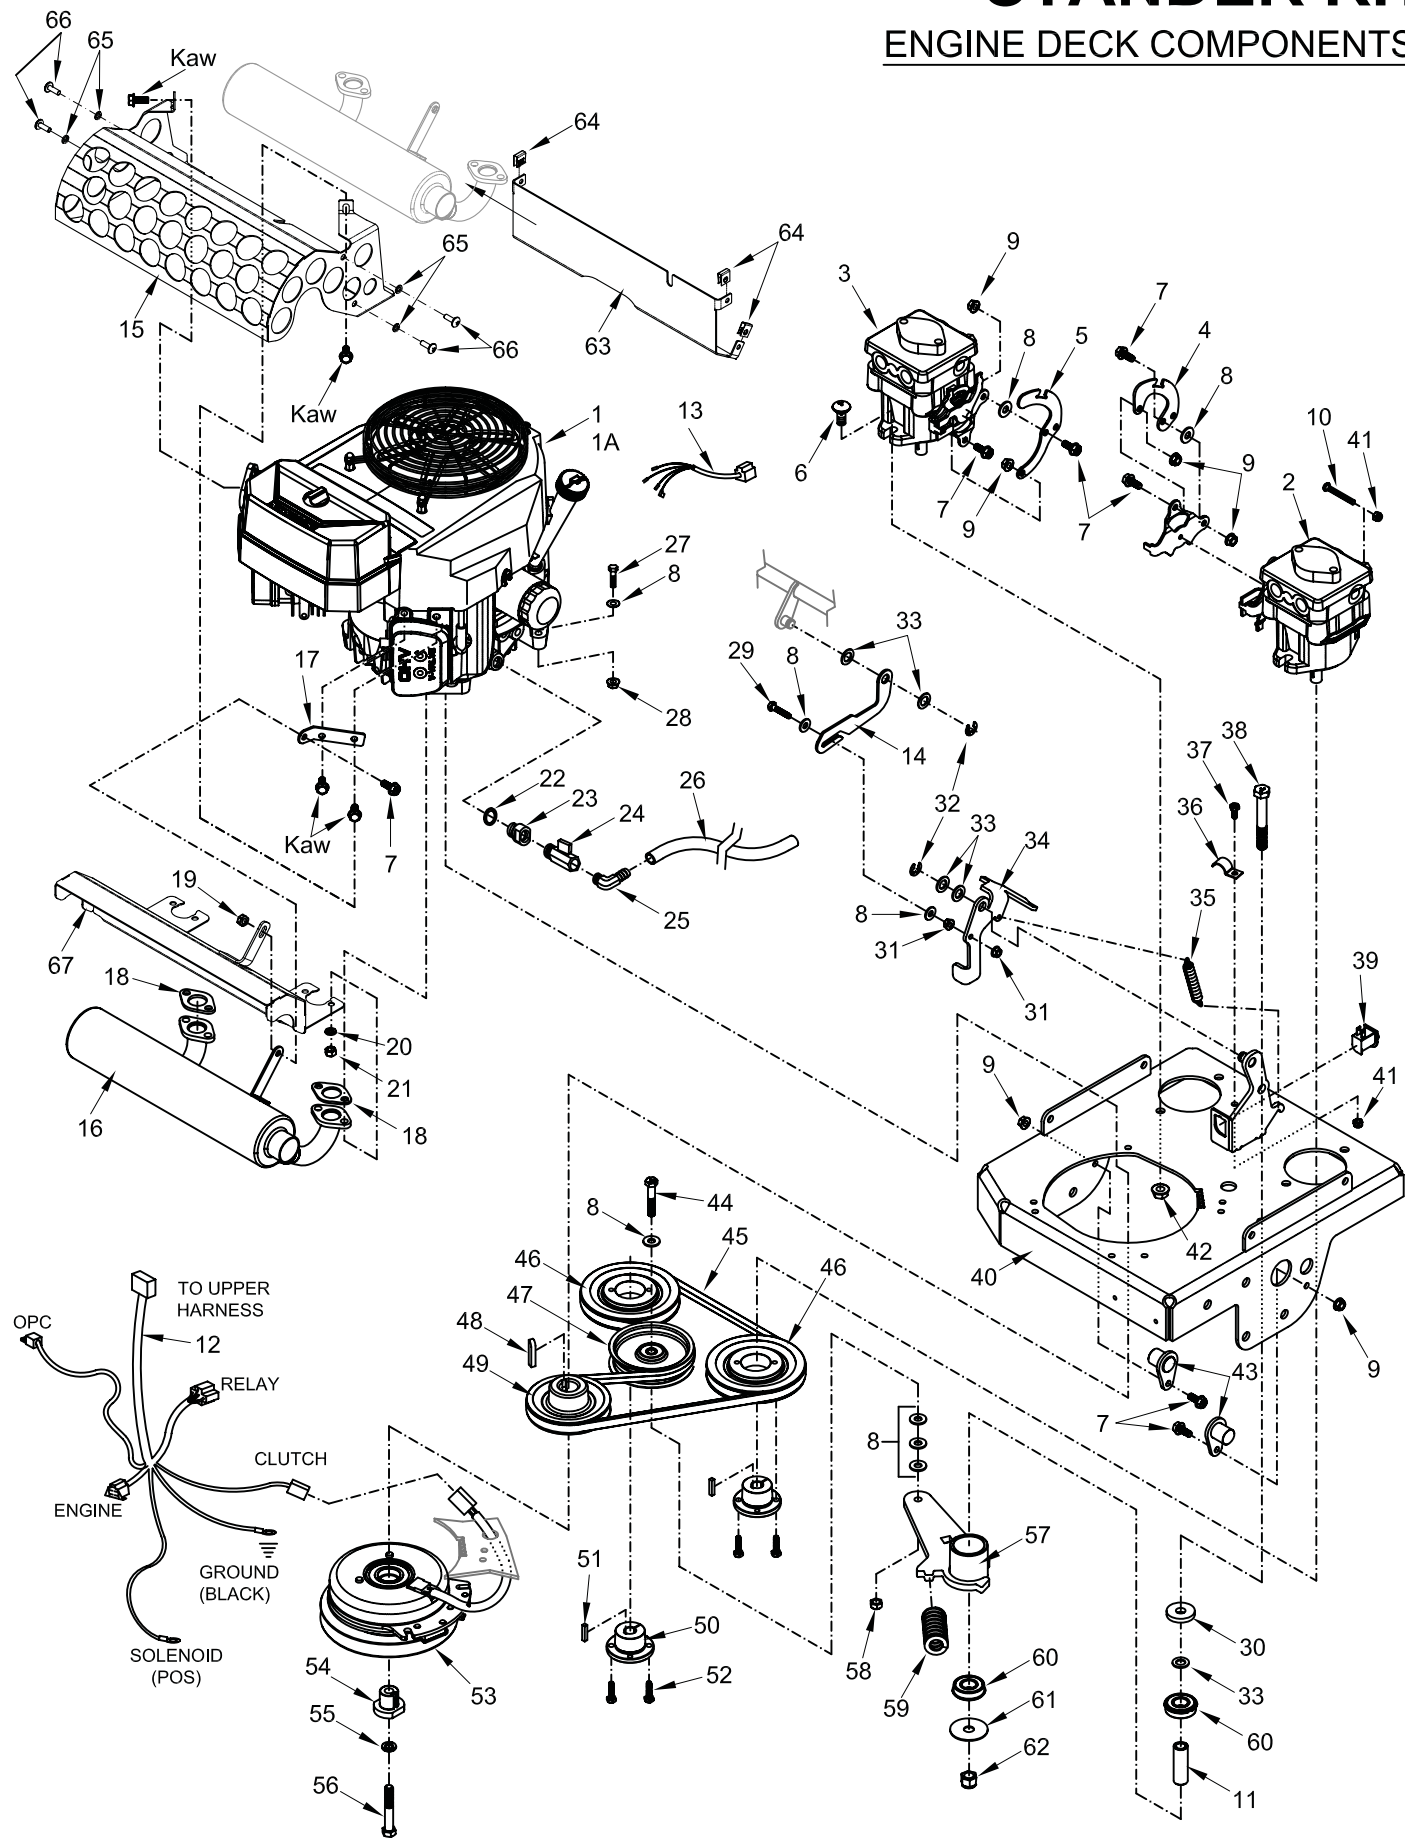

STANDER RH

ENGINE DECK COMPONENTS

UPRIGHT ASSEMBLY

REF. #	DESCRIPTION	PART #
1	UPRIGHT	93420065
2	HANDLEBAR	93420044
3	GRIP, HANDLE BAR	17420004
4	CONTROL LEVER ASSEMBLY-RIGHT	98420047
5	CONTROL LEVER ASSEMBLY-LEFT	98420046
6	HBUSH SHORT	14990004
7	MACH BUSH, 1/2 ID X 7/8 OD X 18 GA	13990015
8	NUT, NYLOCK, 5/16-24 Z	12990051
9	ROD END, BALL JOINT - LEFT HAND THREAD	77410009
10	NUT, LH JAM 5/16-24 Z	12990052
11	T-ROD, PUMP CONTROL	24420024
12	NUT, JAM, HEX 5/16-24 Z	12990053
13	ROD END, BALL JOINT	77410008
14	NUT, LOCK FLANGE 5/16-18 Z	12990007
15	IGNITION SWITCH, FOR ELECTRIC START	20420002
16	SWITCH, BLADE ON/OFF, RED	52420003
17	SCREW, TRUSS HD MACH 10-32 X 1/2	11990023
18	HOURL METER	54420001
19	CHOKE CONTROL	52460002
20	NUT, KEP 10-32 Z	12990015
21	THROTTLE CABLE	52420002
22	E-CLIP 1/2	15990009
23	BOLT, FLANGE 5/16 -18 X 3/4 Z5	11990012
24	HARNESS, INSTRUMENT PANEL, ELECTRIC	53490004
25	GROOVE PIN, .5 X 16.425	24420016
26	SCREW, PHLPS PAN 10-32 X 3/4 Z	11990042
27	WASHER, FLAT SAE #10 Z	13990003
28	RELAY, FOR MAIN HARNESS	53490019
29	NUT, NYLOCK 10-32	12990016
30	BOLT, HEX 1/4-20 X 5/8 Z5	11990001
31	WASHER, LOCK 1/4 Z	13990020
32	SOLENOID	53490009
33	NUT, NYLOCK 1/4-20 Z	12990019
34	HARNESS, GREEN JUMPER WIRE	53490028
35	CABLE, BATTERY, RED 38" W/ LUG INSUL.	53490010
36	WASHER, LOCK 1/4 Z	13990020
37	NUT, JAM 1/4-20 Z	12990042
38	CABLE, BATTERY, RED	53490012
39	GROUND CABLE, BATTERY, BLACK	53490011
40	WIRE, GROUNDING	53490007
41	HYDRO OIL FILTER HOUSING BLOCK	34490001
42	HYDRO OIL FILTER	34490002
43	PLUG, STEEL 3/8	35410015
44	BOLT, FLANGE 3/8-16 X 3/4 Z5	11990030
45	NUT, LOCK FLANGE 3/8-16 Z	12990008
46	HYDRO OIL TANK	93410114