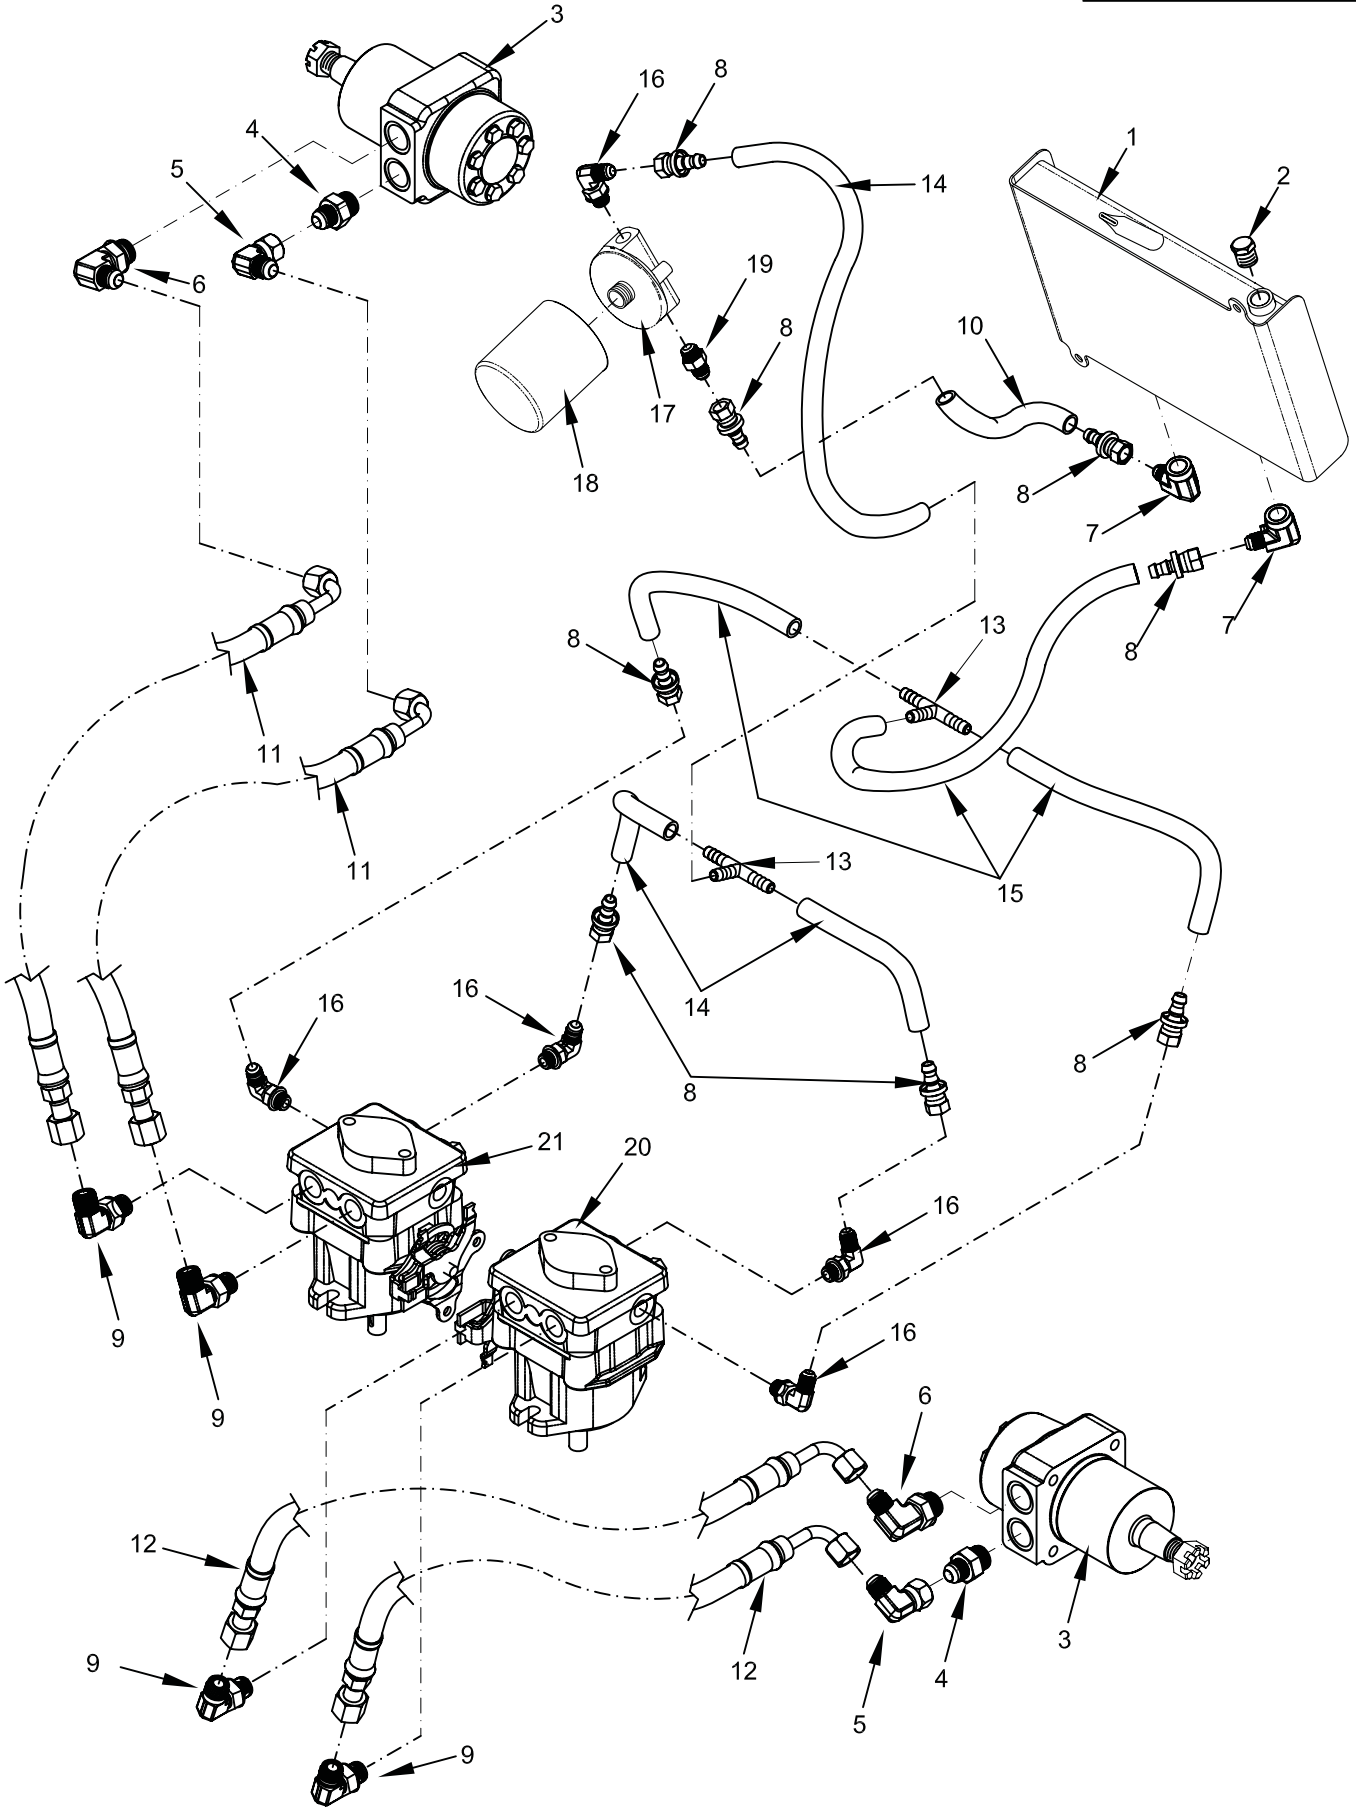

HYDRAULIC PARTS

REF. #	DESCRIPTION	PART #
1	HYDRO OIL TANK	93410114
2	PLUG, STEEL 3/8	35410015
3	HYDRO MOTOR, 12P	32410004
4	O-RING FITTING, 7/8-14 UNF X 1/2 JIC	35410027
5	ELBOW, SWIVEL NUT, 1/2	35410005
6	ELBOW, STRGHT THRD ORING 1/2 X 5/8	35410008
7	FITTING, 3/8 FPIPE X 3/8 MALE JIC	35410026
8	FITTING, BARBTITE FEMALE	35410012
9	ELBOW	35410041
10	HOSE, TNK-FLTR, INCL #8x2,	33410042
11	HOSE, HYDRO HIGH PRESS SPORT RT	33410037
12	HOSE, HYDRO HIGH PRESS SPORT LT	33410038
13	TEE, NYLON HOSEBARB MALE, 3/8"	35410001
14	HOSE, FLTR-PUMP, INCL #8x3, #13	33410041
15	HOSE, PUMP-TANK, INCL #8x2, #13	33410040
16	ELBOW, STRGHT THRD ORING 3/8 X 3/8	35410007
17	HYDRO OIL FILTER HOUSING BLOCK	34490001
18	HYDRO OIL FILTER	34490002
19	FITTING, 3/8 MPIPE O-RING X 3/8 MALE JIC	35410037
20	HYDRO PUMP, LEFT	31490004
21	HYDRO PUMP, RIGHT	31490005

STANDER RH

HYDRAULIC PARTS