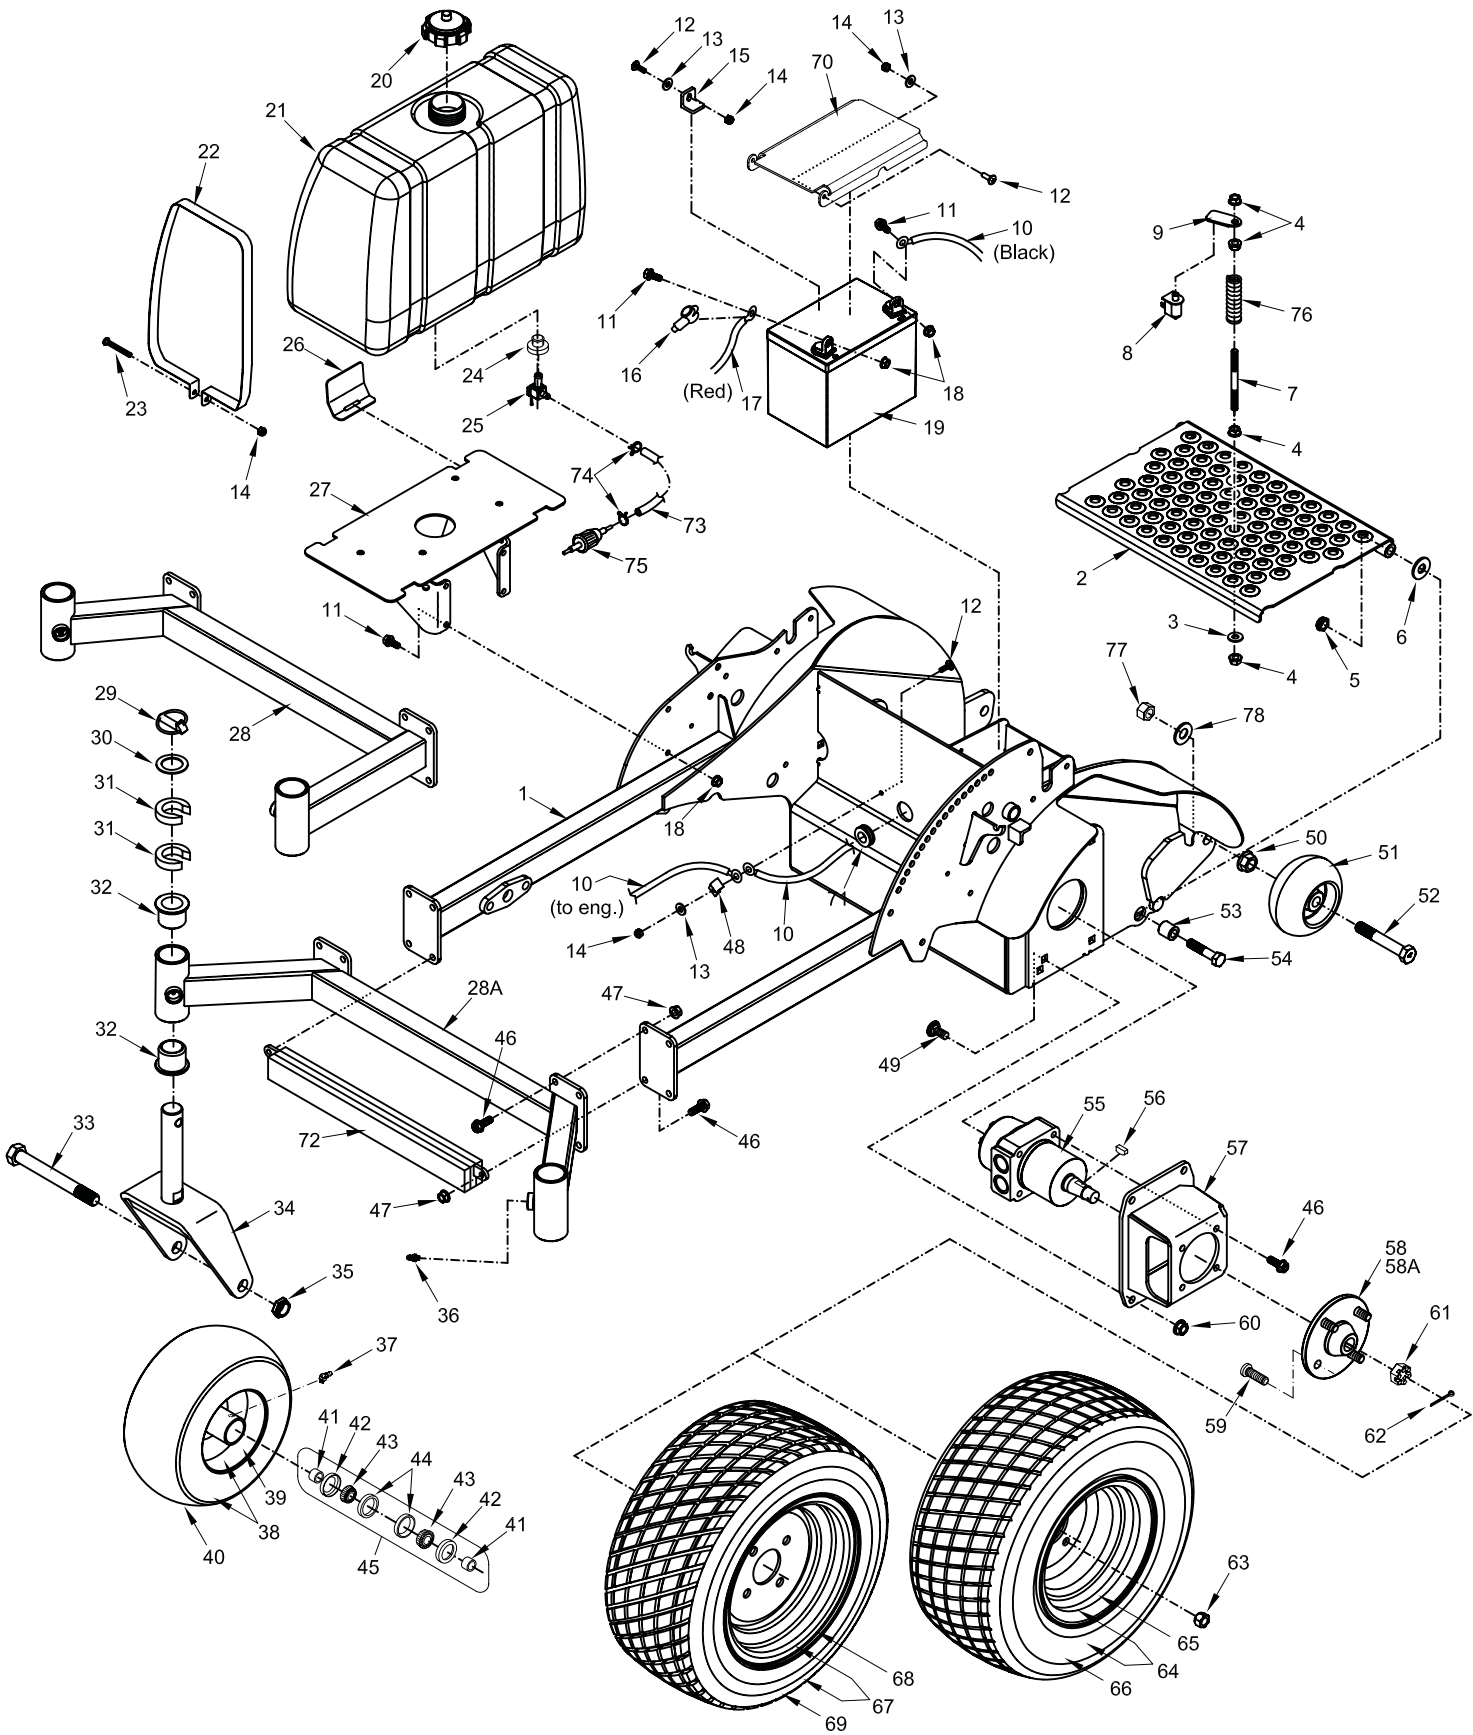

MAIN FRAME

REF. #	DESCRIPTION	PART #
1	TRACTOR BODY	93410160
2	FOOT PLATFORM	93410129
3	WASHER, FLAT USS 5/16 z	13990010
4	NUT, LOCK FLANGE 3/8-24 Z	12990029
5	NUT, NYLOCK JAM 1/2-20 Z	12990018
6	WASHER, FLAT USS 7/16 Z	13990002
7	T-ROD	24410001
8	SWITCH, OPC	52410003
9	OPC TRIGGER	93410128
10	CABLE, BATTERY, BLACK 18 1/2"	53490011
11	BOLT, FLANGE 5/16 -18 X 3/4 Z5	11990012
12	SCREW, TRUSS HD PH 1/4-20 X 1/2 SS	11990063
13	WASHER, FLAT 1/4 Z	13990009
14	NUT, NYLOCK 1/4-20 Z	12990019
15	BATTERY HOLD DOWN	91410005
16	BATTERY CABLE BOOT	53490029
17	CABLE, BATTERY, RED W/ END BOOTS	53490010
18	NUT, LOCK FLANGE 5/16-18 Z	12990007
19	OBTAIN FROM LOCAL BATTERY SUPPLIER	N/A
20	FUEL TANK CAP	41410002
21	FUEL TANK	41410005
22	FUEL TANK STRAP	91410002
23	SCREW, ROUND PHLP 1/4-20 X 2 Z	11990025
24	BUSHING FOR FUEL TANK VALVE	41410003
25	VALVE, BALL 90 FOR FUEL TANK	41410004
26	FUEL TANK PROTECTOR PLATE	91410004
27	FUEL TANK STAND	93410110
28	CASTER FRAME ASSEMBLY, 36" w/ ZERK	93410115
28A	CASTER FRAME ASSEMBLY, 48", 52" w/ ZERK	93410116
29	LYNCH PIN 7/16 FOR CASTERS	15990013
30	MACH BUSH, 1 1/4 ID X 1 7/8 OD X 14 GA	13990023
31	CASTER SPACER, NOTCHED C-TYPE	13990022
32	BUSHING, CASTER, FOR 1 1/4 PIN	14990003
33	BOLT, HEX 3/4-10 X 6 1/2 Z5	11990034
34	L-S CASTER YOKE	93460008
35	NUT, NYLOCK JAM 3/4-10 Z	12990026
36	ZERK, 1/4-28 (GREASE FITTING)	15990006
37	GREASE FITTING FOR WHEEL	VKWHLZERK
38	WHEEL ASSEMBLY, 11X400-5 STANDER CASTER	72460002
39	RIM ONLY FOR HEAVY DUTY CASTER	77460008
40	TIRE ONLY STANDER CASTER 11 X 400-5	77460009
41	SPACER, FOR CASTER WHEELS	77460004
42	SEAL, FOR CASTER WHEELS	77460005
43	BEARING, FOR CASTER WHEELS	77460006
44	TAPERED ROLLER BEARING RACE	77460007
45	BEARING KIT FOR 11X400-5 CASTER WHEEL	98460019
46	BOLT, FLANGE 3/8-16 X 1 Z8	11990046
47	NUT, LOCK FLANGE 3/8-16 Z	12990008
48	CLIP, HALF 5/8	15990002
49	BOLT, CARRIAGE 7/16-14 X 1 Z5	11990017
50	NUT, LOCK FLANGE 5/8-11 Z	12990050
51	WHEEL, PLASTIC, ANTI-SCALP	72490001
52	BOLT, HCS, 5/8-11 X 4 1/2	11990110
53	FOOT PLATE PIVOT, ZINC PLATE	96410002
54	BOLT, HEX 1/2-20 X 2 1/4 Z5	11990011
55	HYDRO MOTOR, 12P	32410004
56	WOODRUFF KEY 3/16 X 3/4 (FOR HYD MOTOR)	15990015
57	WHEEL MOTOR SUPPORT, R&L	93410125
58	WHEEL HUB, BLACK, FOR 18X850-8 RIM, INCL #59X4	72410017
58A	WHEEL HUB, YELLOW, FOR 18X8-10 RIM, INCL #59X4	72410021
59	STUD FOR TAPERED HUB	72410013
60	NUT, LOCK FLANGE 7/16-14 Z	12990009
61	NUT, CASTLE, (FOR 32410004)	12990046
62	COTTER PIN 1/8 X 2	15990012
63	NUT, LUG 1/2-20	72410001
64	WHEEL ASSEMBLY, 18X850-8, (48", 52" DECK)	72410007
65	RIM ONLY (48", 52" DECK)	72410005
66	TIRE ONLY FOR 18X850-8 (48", 52" DECK)	72410009
67	WHEEL ASSEMBLY, 18X8-10, (36" DECK)	72410024
68	RIM ONLY, (36" DECK)	72410022
69	TIRE ONLY, 18X8-10, (36" DECK)	72410023
70	BATTERY COVER FOR STANDER RH	93410165
71	GROMMET, BATTERY CABLES	17410002
72	WEIGHT BAR WELDMENT	93460062
73	HOSE, FUEL	42420001
74	HOSE CLAMP, 1/4	43410001
75	FUEL FILTER	34490003
76	SPRING, LRG, COMPRESSION	16410002
77	5/8-11 TOPLOCK NUT	12990056
78	5/8 X 1 3/8 FLAT WASHER	13990037

STANDER RH

MAIN FRAME