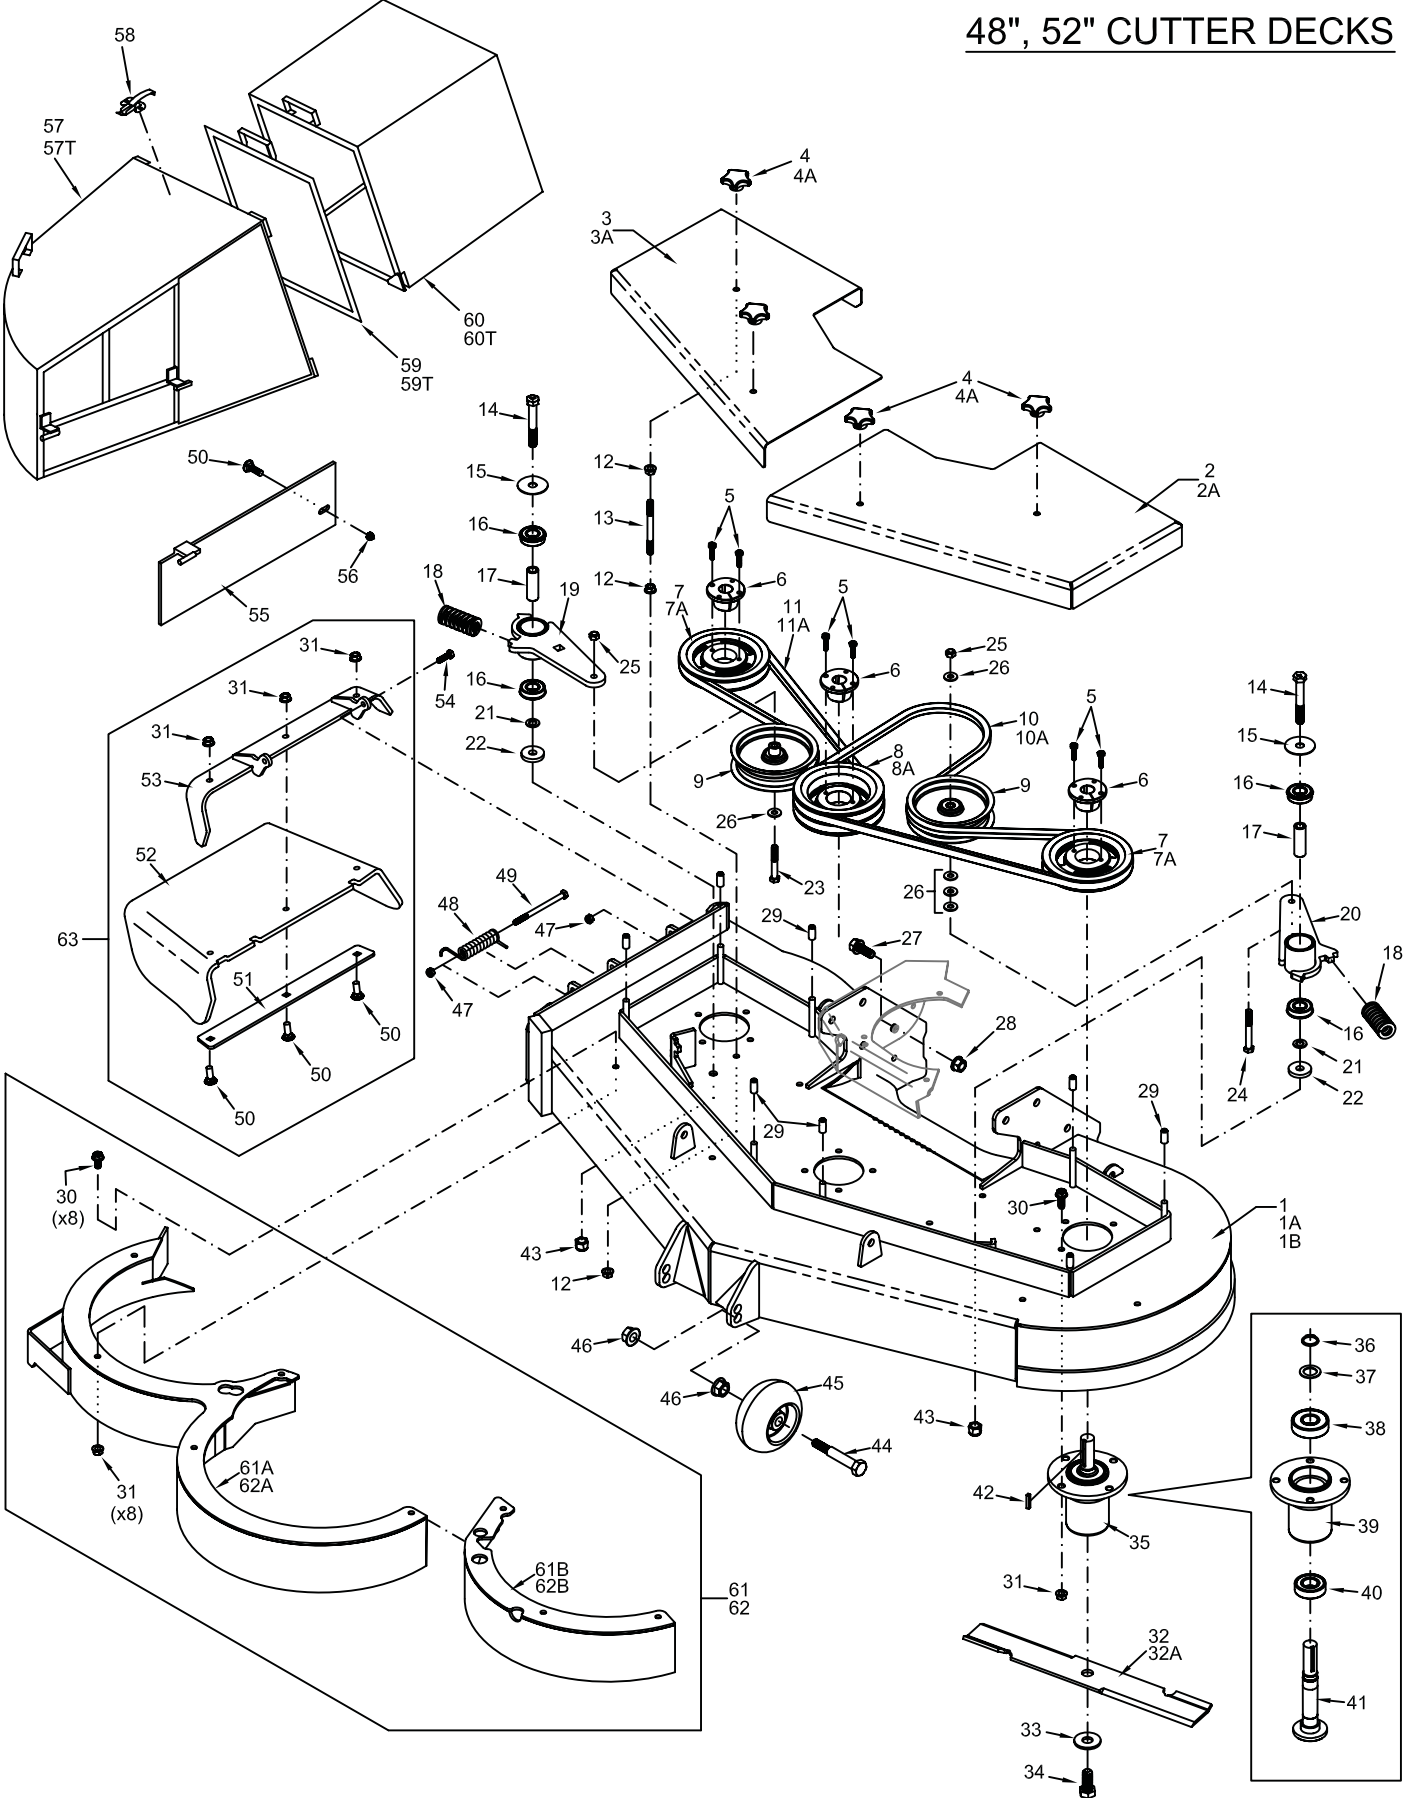

STANDER RH

48", 52" CUTTER DECKS

ENGINE DECK COMPONENTS

REF. #	DESCRIPTION	PART #
1	ENGINE, SEE AUTHORIZED DEALER	N/A
2	HYDRO PUMP LEFT	31490004
3	HYDRO PUMP RIGHT	31490005
4	PUMP CONTROL LEVER, LEFT	93410118
5	PUMP CONTROL LEVER, RIGHT	93410119
6	BOLT, CARRIAGE 7/16-14 X 1 Z5	11990017
7	BOLT, FLANGE 5/16 -18 X 3/4 Z5	11990012
8	WASHER, FLAT 1/4 Z	13990009
9	NUT, LOCK FLANGE 5/16-18 Z	12990007
10	SCREW, ROUND PHLP 1/4-20 X 2 Z	11990025
11	CIS BEARING BUSHING	25410003
12	HARNESS, MAIN, ELECTRIC W / RELAY	53490033
13	HARNESS, ENGINE KAW	53490017
14	PUMP LOCK ACTUATOR	93410121
15	MUFFLER GUARD, 17 & 19 HP KAI (CE MODEL)	91410028
16	MUFFLER, W/BRACKET #17	51410036
17	MUFFLER, BRACKET ONLY	51410037
18	OBTAIN FROM AUTHORIZED KAWASAKI DEALER	N/A
19	NUT, TOPLOCK 5/16-18Z	12990039
20	WASHER, LOCK, MUFFLER MOUNTING	13990031
21	NUT, HEX METRIC, MUFFLER MOUNTING	12990049
22	O-RING, FOR KAWASAKI OIL DRAIN ADAPT	35410024
23	OIL DRAIN VALVE ADAPTER	35410018
24	OIL DRAIN VALVE	36410003
25	FITTING, MALE BARB 1/2 - 90	36410005
26	TUBE, OIL DRAIN	81410017
27	BOLT, HEX 5/16-24 X 1 1/2 Z5	11990009
28	NUT, LOCK FLANGE 5/16-24 Z	12990011
29	BOLT, HEX 1/4-20 X 1 Z5	11990069
30	IDLER ARM WASHER	93490009
31	NUT, LOCK FLANGE 1/4-20 Z	12990006
32	E-CLIP 1/2	15990009
33	MACH BUSH, 1/2 ID X 7/8 OD X 18 GA	13990015
34	PUMP LOCK LEVER	93410120
35	SPRING, 2"	16410008
36	CLIP, HALF 5/8	15990002
37	BOLT, HEX 1/4-20 X 5/8 Z5	11990001
38	BOLT, HCS, 1/2-20X3.5 Z	11990089
39	SWITCH, OPC , BLACK	52410003
40	ENGINE DECK	93410109
41	NUT, NYLOCK 1/4-20 Z	12990019
42	NUT, LOCK FLANGE 7/16-14 Z	12990009
43	DECK LIFT AXLE PIN	93460054
44	BOLT, HEX 3/8-16 X 2 Z5	11990005
45	BELT, WRAPPED	71460066
46	PULLEY, SINGLE GROOVE	71460068
47	PULLEY, IDLER	71460006
48	MACHINE KEY 1/4 X 1/4 X 1	15990003
49	PULLEY, (ENGINE)	71410002
50	BUSHING SPLIT TAPERED	71460051
51	MACHINE KEY	15990004
52	BOLT, HCS, 1/4-20X1 PLAIN	11990090
53	CLUTCH / BRAKE SMALL	71410014
54	SPACER, FOR CLUTCH	71410007
55	WASHER, LOCK 7/16 Z	13990014
56	BOLT, HEX 7/16-20 X 2 3/4 Z5	11990010
57	IDLER ARM ASSEMBLY, 7"	98490008
58	NUT, TOPLOCK 3/8-16	12990031
59	SPRING, 2.5" IDLER SPRING	16460009
60	BEARING, BALL, FOR IDLER ARM	77410010
61	WASHER, FENDER 5/16 X 1 1/4 Z	13990032
62	NUT, NYLOCK 1/2-20 Z	12990038
63	CE MUFFLER GUARD HEAT SHIELD	91410029
64	NUT, U 1/4-20 - 7ga	12990044
65	WASHER, LOCK 1/4 Z	13990020
66	SCREW, TRUSS HD MACH 1/4-20 X 3/4 SS	11990024
67	ENGINE MUFFLER HEAT SHIELD	91410026