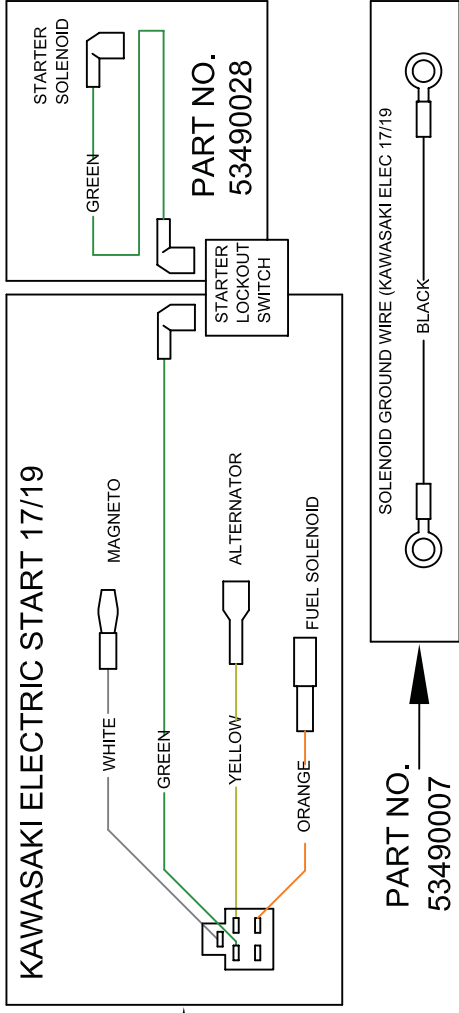

14 (Qty. 2)

15 (Qty. 2)

16

17

18 (Qty.2)

19 (Qty. 2)

20

21

1	76490004	Decal, Stander
2	76490048	Decal, Right Dash
3	76490047	Decal, Left Dash, Cautions
4	76490051	Decal, Commercial Benefits
5	76490023	Decal, Circle with "W"
6	76490049	Decal, Quad Lever
7	76490018	Decal, Speed Sensitivity Adj.
8	76490016	Decal, 36" Deck Size
9	76490008	Decal, 48" Deck Size
10	76490007	Decal, 52" Deck Size
11	76490052	Height of Cut

STANDER RH

ELECTRIC START WIRE HARNESSSES

NOTE: SHOWING WIRE SIDE OF CONNECTORS

PART NO. 53490017

4600X Wedgewood Blvd
Frederick, MD 21703
www.wrightmfg.com