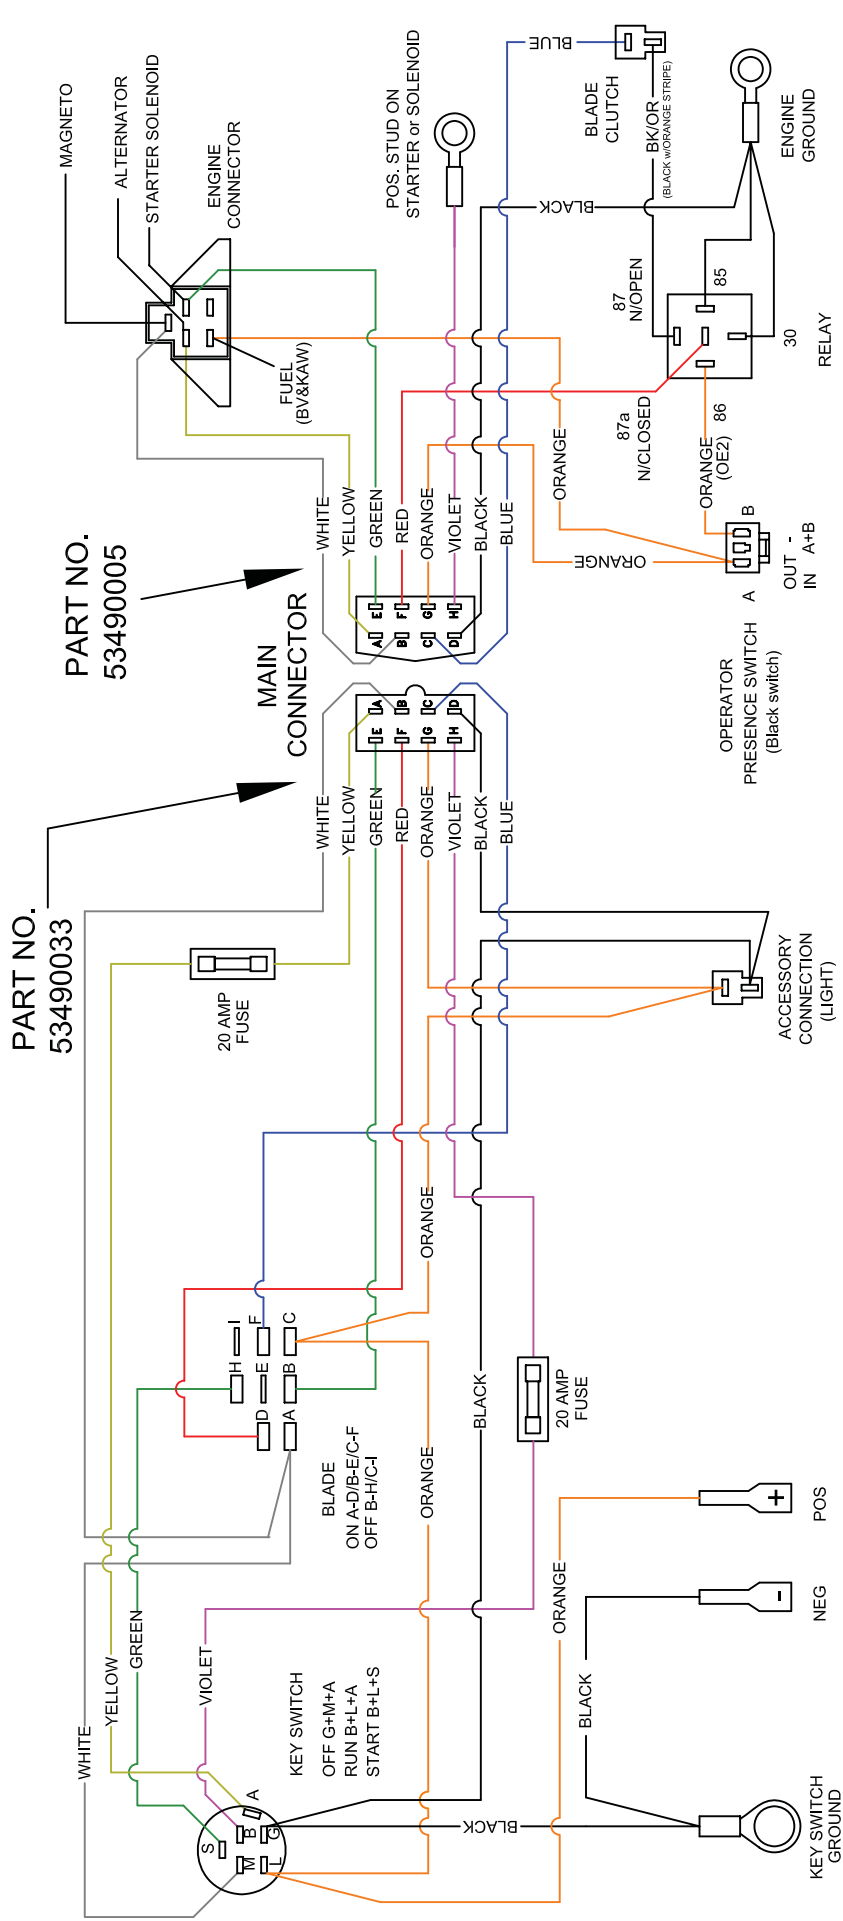

wright **STANDER[®] RH[™]**

Parts List Wright Stander Rapid-Hite Mower
(For Serial Numbers **28551** and Higher Until Superseded)

Replace with newer revisions as they become available

© 2006 Wright Manufacturing, Inc. All rights reserved

STANDER RH

ELECTRIC START WIRE HARNESSSES

NOTE: SHOWING WIRE SIDE OF CONNECTORS

PART NO. 53490017

4600X Wedgewood Blvd
Frederick, MD 21703
www.wrightmfg.com