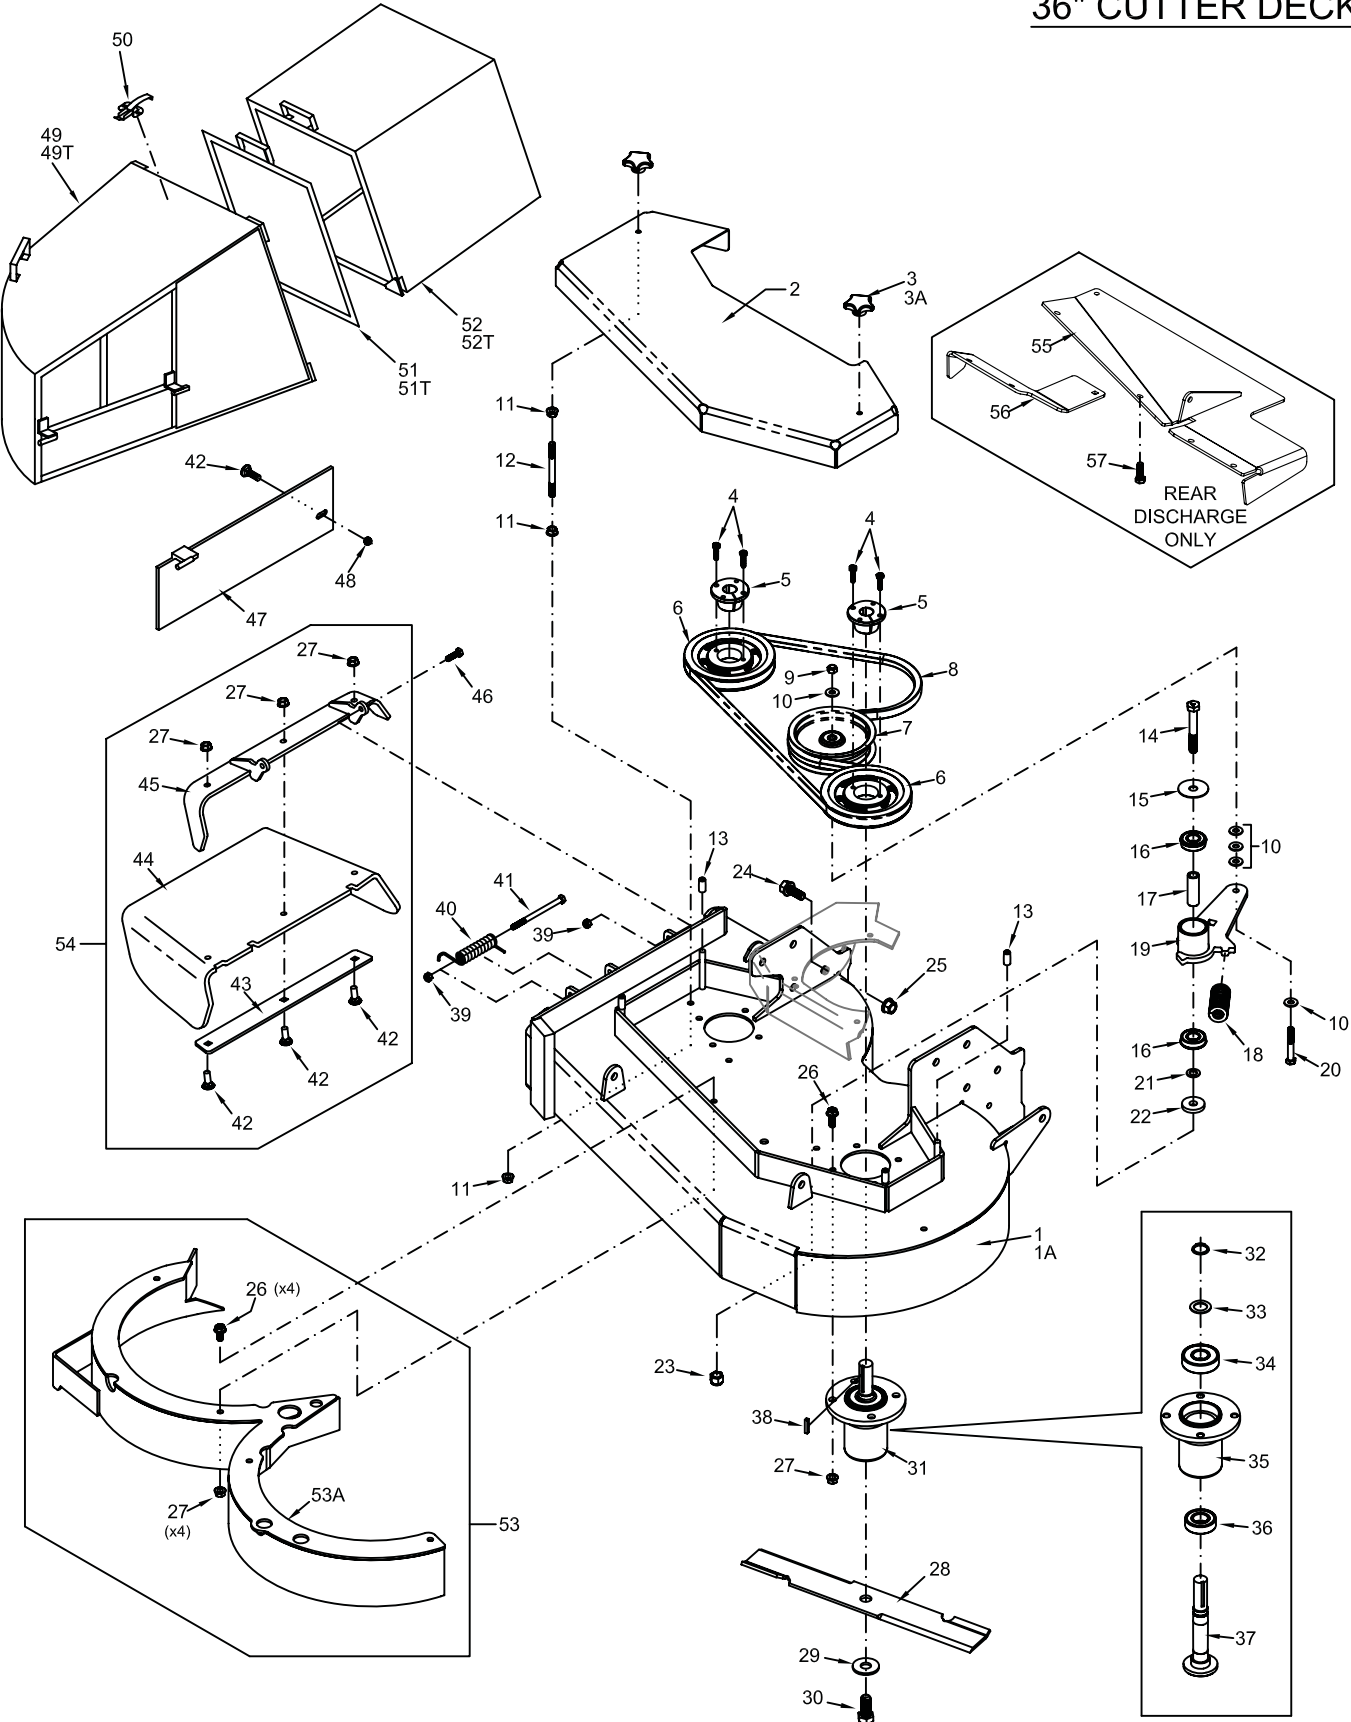

36" CUTTER DECK

REF. #	DESCRIPTION	PART #
1	CUTTER DECK w/ #13	93470010
1A	REAR DISCHARGE CUTTER DECK	93470015
2	DECK COVER	93470011
3	KNOB, DECK	18410006
3A	3/8-24 NYLOCK NUT (CE MODEL)	12990047
4	BOLT, HCS, 1/4-20X1 PLAIN	11990090
5	BUSHING SPLIT TAPERED X 7/8"	71460027
6	PULLEY, SINGLE GRV	71460053
7	PULLEY, SMALL IDLER, DECK	71460009
8	BELT, WRAPPED	71460063
9	NUT, TOPLOCK 3/8-16	12990031
10	WASHER, FLAT USS 5/16 z	13990010
11	NUT, LOCK FLANGE 3/8-24 Z	12990029
12	T-ROD, DECK COVER STAND	24410001
13	CAP, VINYL, FOR ISO POSTS	17460002
14	BOLT, HCS, 1/2-20X3.5 Z	11990089
15	WASHER, FENDER 5/16 X 1 1/4 Z	13990032
16	BEARING, BALL, FOR IDLER ARM	77410010
17	CIS BEARING BUSHING	25410003
18	SPRING, 2.5" DECK IDLER SPRING	16460009
19	IDLER ARM ASSEMBLY, LEFT, 7"	98490007
20	BOLT, HEX 3/8-16 X 2 1/2 Z5	11990004
21	MACH BUSH, 1/2 ID X 7/8 OD X 18 GA	13990015
22	IDLER ARM WASHER	93490009
23	NUT, NYLOCK 1/2-20 Z	12990038
24	BOLT, FLANGE 1/2-13 X 1 1/4 Z5	11990015
25	NUT, LOCK FLANGE 1/2-13 Z	12990010
26	BOLT, FLANGE 3/8-16 X 1 Z8	11990046
27	NUT, TOPLOCK 3/8-16	12990031
28	BLADE, 18"	71440001
29	WASHER, FLAT USS 5/8 Z	13990011
30	BOLT, HEX 5/8-18 X 1 1/2 Z5	11990058
31	SPINDLE, LONG SHAFT	71460057
32	RETAINING RING, EXTERNAL (SMALL)	71460014
33	WASHER, SMALL FOR SPINDLE	71460021
34	BEARING, SPINDLE (LARGE)	71460017
35	SPINDLE HOUSING	71460046
36	BEARING, SPINDLE (SMALL)	71460047
37	SPINDLE SHAFT, LONG SHAFT	71460058
38	MACHINE KEY 3/16 X 3/16 X 1	15990022
39	NUT, NYLOCK 5/16-18 Z	12990021
40	SPRING, TORSION FOR CHUTE DEFLECTOR	16460002
41	BOLT, HEX 5/16-18 X 4 1/2 Z5	11990003
42	BOLT, CARRIAGE 3/8 X 1 Z5	11990016
43	FLEXIBLE CHUTE DEFLECTOR CLAMP PLATE	93460061
44	CHUTE DEFLECTOR, RUBBER	17460007
45	FLEXIBLE CHUTE DEFLECTOR FLANGE	93460060
46	BOLT, HEX 5/16-18 X 1 Z5	11990027
47	MULCHING BLOCK OFF PLATE w/ #42, #48	93460024
48	NUT, LOCK FLANGE 3/8-16 Z	12990008
49	GRASS GOBBLER FOR WRIGHT (JUMBO) INCL 50,51	WRJ300-3
49T	GRASS GOBBLER TURBO 10 FRONT INCL 50,51	WRGGT10FRNT
50	LATCH	GGL1-1
51	DOOR (JUMBO SIZE)	GGD4-4
51T	DOOR (TURBO 10)	GGD-T10
52	LEAF GOBBLER	LG1000
52T	GRASS GOBBLER TURBO 10 REAR	WRGGT10REAR
53	MULCH KIT W/HARDWARE	95470002
53A	MULCH BAFFLE	93470006
54	CHUTE DEFLECTOR KIT, FLEXIBLE	95460004
55	LEFT RD BAFFLE	93470020
56	RIGHT RD BAFFLE	93470019
57	BOLT, HEX 5/16-18 X 3/4 Z5	11990028

STANDER RH

36" CUTTER DECK